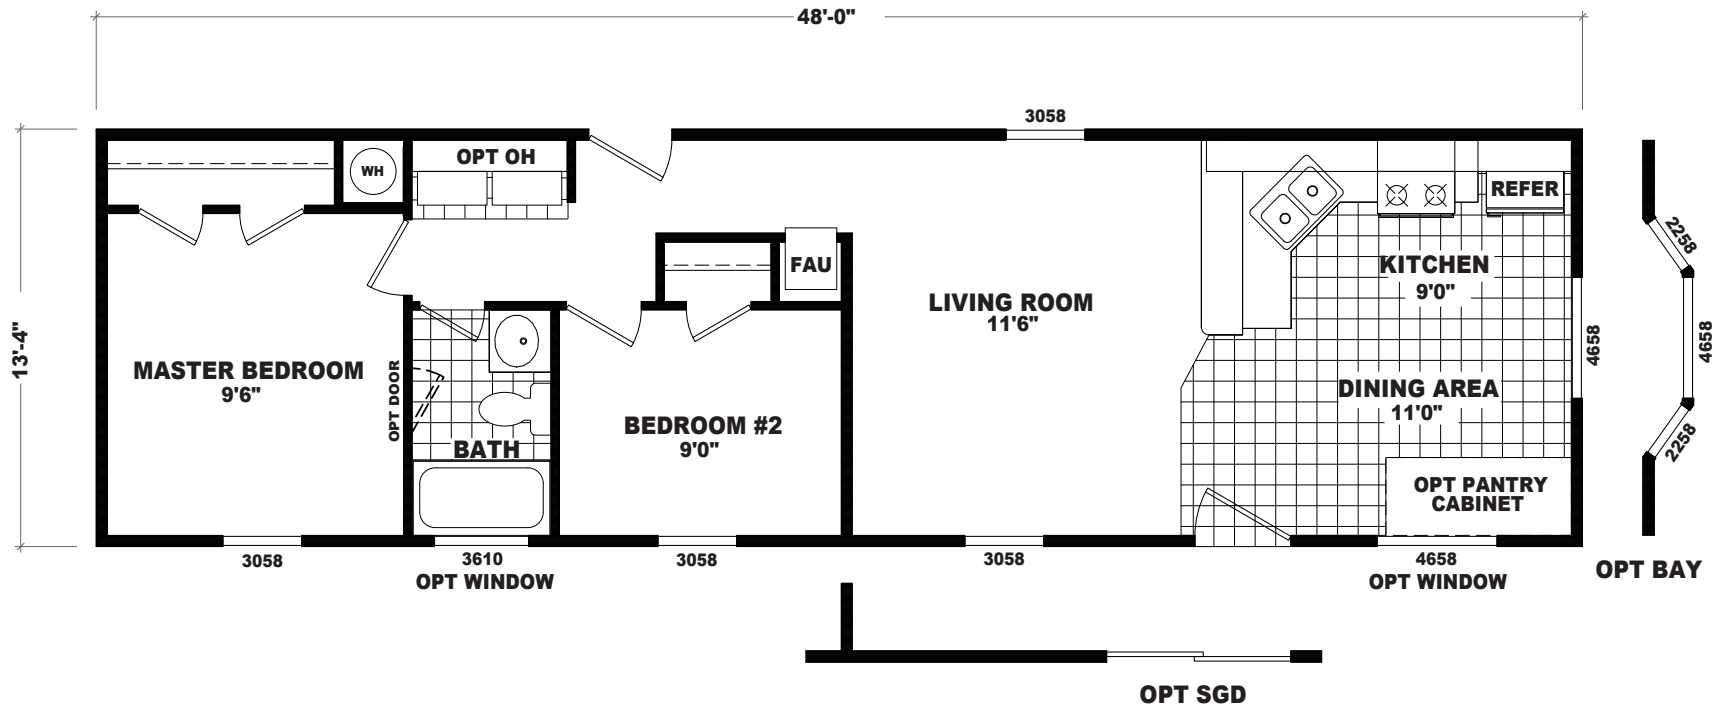

# Alley

GS Series

640 SQ. FT. (Approximate) 2 Bedroom, 1 Bath

Last Updated: 10-30-20

**THE HOME OUTLET**  
890 N. Arizona Ave.  
Chandler, AZ 85225

**TheHomeOutletAZ.com | 1-800-965-5401**

**IMPORTANT:** Alta Cima Corp reserves the right to modify, cancel or substitute products or features of this event at any time without prior notice or obligation. Pictures and other promotional materials are representative and may depict or contain floor plans, square footages, elevations, options, upgrades, extra design features, decorations, floor coverings, specialty light fixtures, custom paint and wall coverings, window treatments, landscaping, sound and alarm systems, furnishings, appliances, and other designer/decorator features and amenities that are not included as part of the home and/or may not be available at all locations. Home, pricing and community information is subject to change, and homes to prior sale, at any time without notice or obligation. ©2020 Alta Cima Corp. All rights reserved.