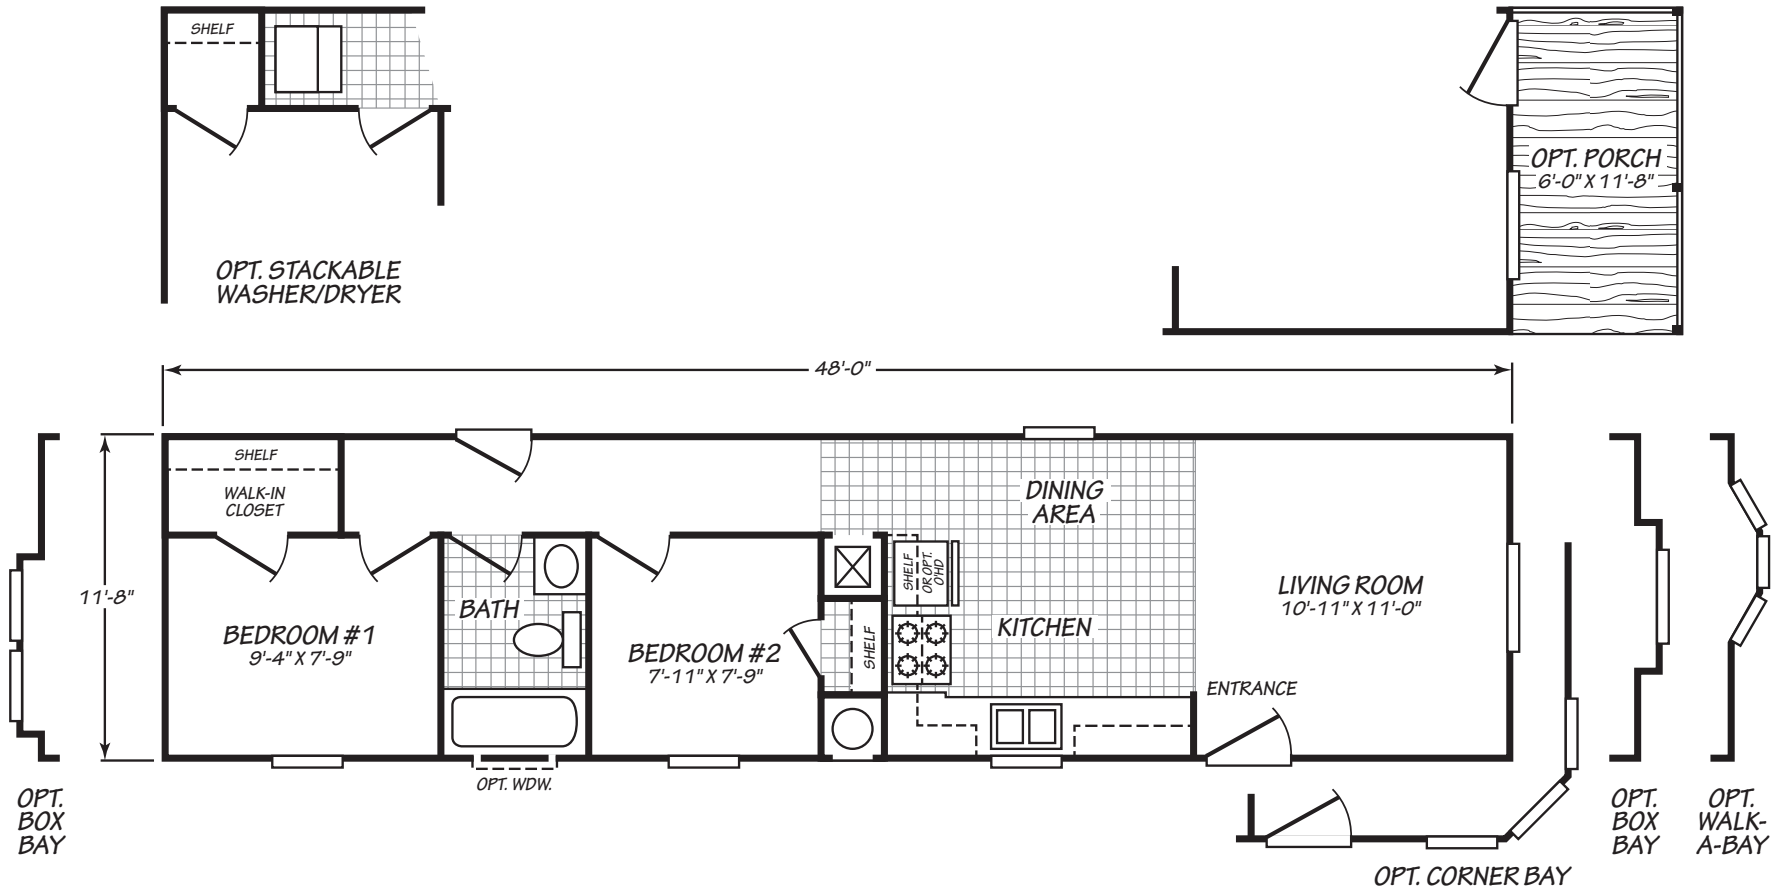

Aldridge

Canyon Lake Series

560 SQ. FT. (Approximate) 2 Bedroom, 1 Bath

Last Updated: 10-11-24

THE HOME OUTLET
890 N. Arizona Ave.
Chandler, AZ 85225

TheHomeOutletAZ.com | 1-800-965-5401

IMPORTANT: Alta Cima Corp reserves the right to modify, cancel or substitute products or features of this event at any time without prior notice or obligation. Pictures and other promotional materials are representative and may depict or contain floor plans, square footages, elevations, options, upgrades, extra design features, decorations, floor coverings, specialty light fixtures, custom paint and wall coverings, window treatments, landscaping, sound and alarm systems, furnishings, appliances, and other designer/decorator features and amenities that are not included as part of the home and/or may not be available at all locations. Home, pricing and community information is subject to change, and homes to prior sale, at any time without notice or obligation. ©2020 Alta Cima Corp. All rights reserved.