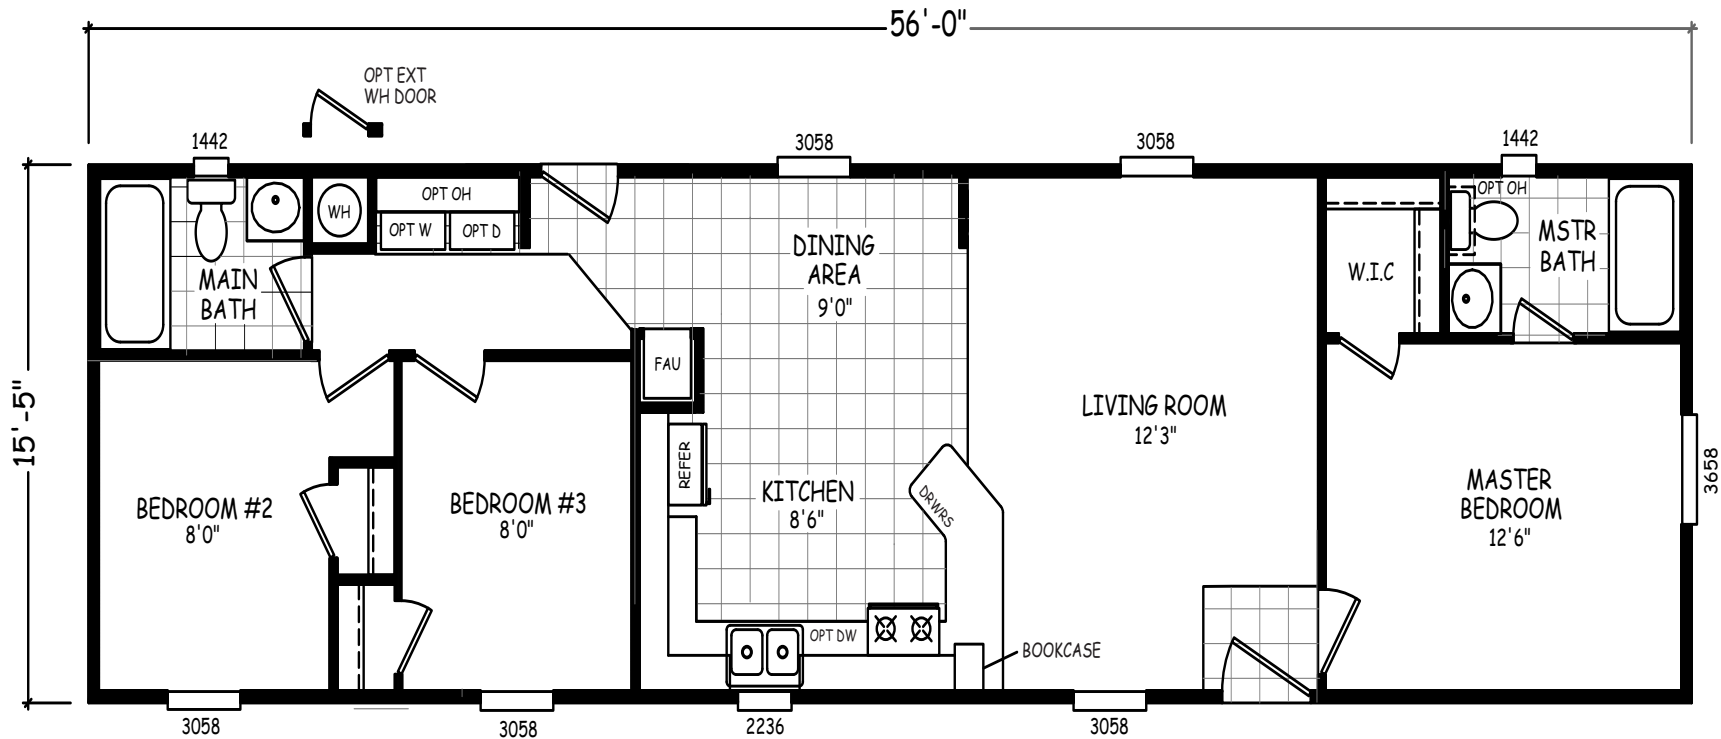

Albro

GS Series

863 SQ. FT. (Approximate) 3 Bedroom, 2 Bath

Last Updated: 10-30-20

THE HOME OUTLET
890 N. Arizona Ave.
Chandler, AZ 85225

TheHomeOutletAZ.com | 1-800-965-5401

IMPORTANT: Alta Cima Corp reserves the right to modify, cancel or substitute products or features of this event at any time without prior notice or obligation. Pictures and other promotional materials are representative and may depict or contain floor plans, square footages, elevations, options, upgrades, extra design features, decorations, floor coverings, specialty light fixtures, custom paint and wall coverings, window treatments, landscaping, sound and alarm systems, furnishings, appliances, and other designer/decorator features and amenities that are not included as part of the home and/or may not be available at all locations. Home, pricing and community information is subject to change, and homes to prior sale, at any time without notice or obligation. ©2020 Alta Cima Corp. All rights reserved.