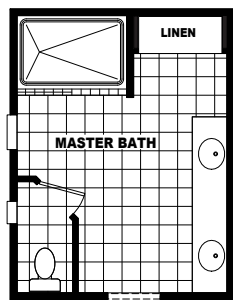

Ainsley

Mountain Ridge Series

4 Bedrooms, 2 Baths
Approx. 2,187 Sq. Ft.

Last Updated: 7-17-19

OPTIONAL LUX BATH

OPTIONAL 4'x 6' CERAMIC TILE SHOWER WITH SHOWER SPA

The Home Outlet • Tucson
890 North Arizona Avenue
Chandler, Arizona 85225