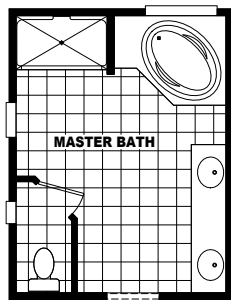

Ainsley

Mountain Ridge Series

4 Bedrooms, 2 Baths
Approx. 2,187 Sq. Ft.

Last Updated: 7-17-19

OPTIONAL LUX BATH

OPTIONAL 4'x 6' CERAMIC TILE SHOWER WITH SHOWER SPA

The Home Outlet • Tucson
890 North Arizona Avenue
Chandler, Arizona 85225