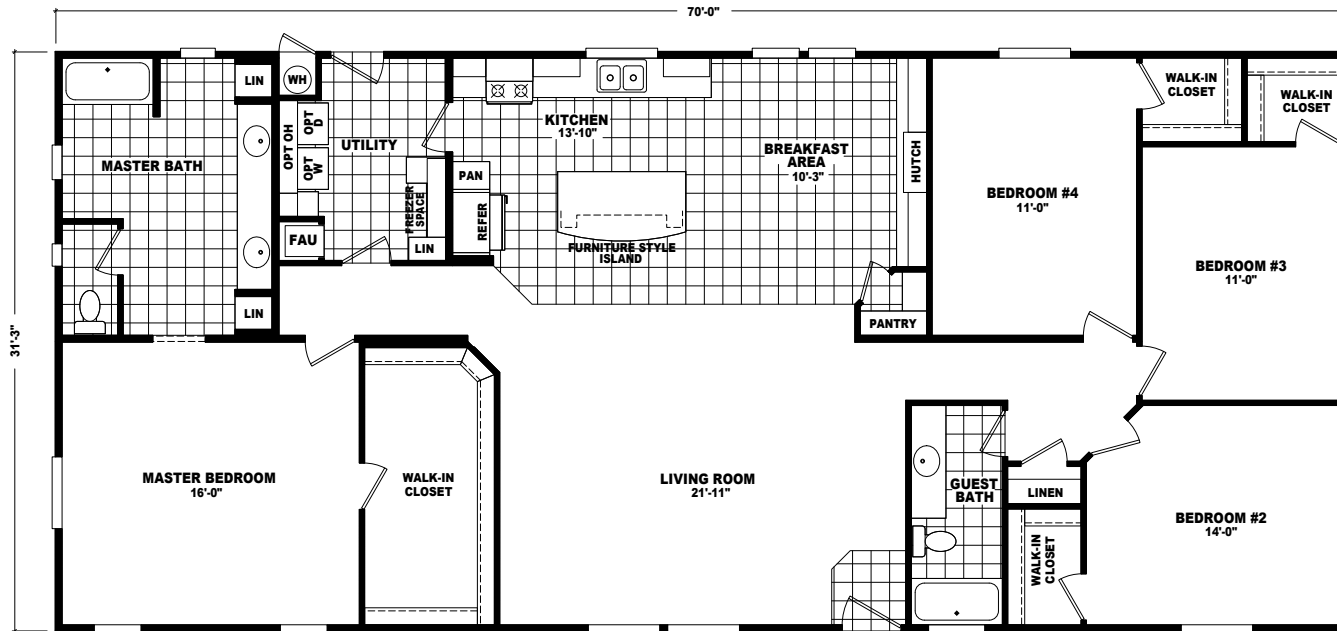

Ainsley

Mountain Ridge Series

4 Bedrooms, 2 Baths
Approx. 2,187 Sq. Ft.

Last Updated: 7-17-19

OPTIONAL LUX BATH

OPTIONAL 4'x 6' CERAMIC TILE SHOWER WITH SHOWER SPA

The Home Outlet • Tucson
890 North Arizona Avenue
Chandler, Arizona 85225