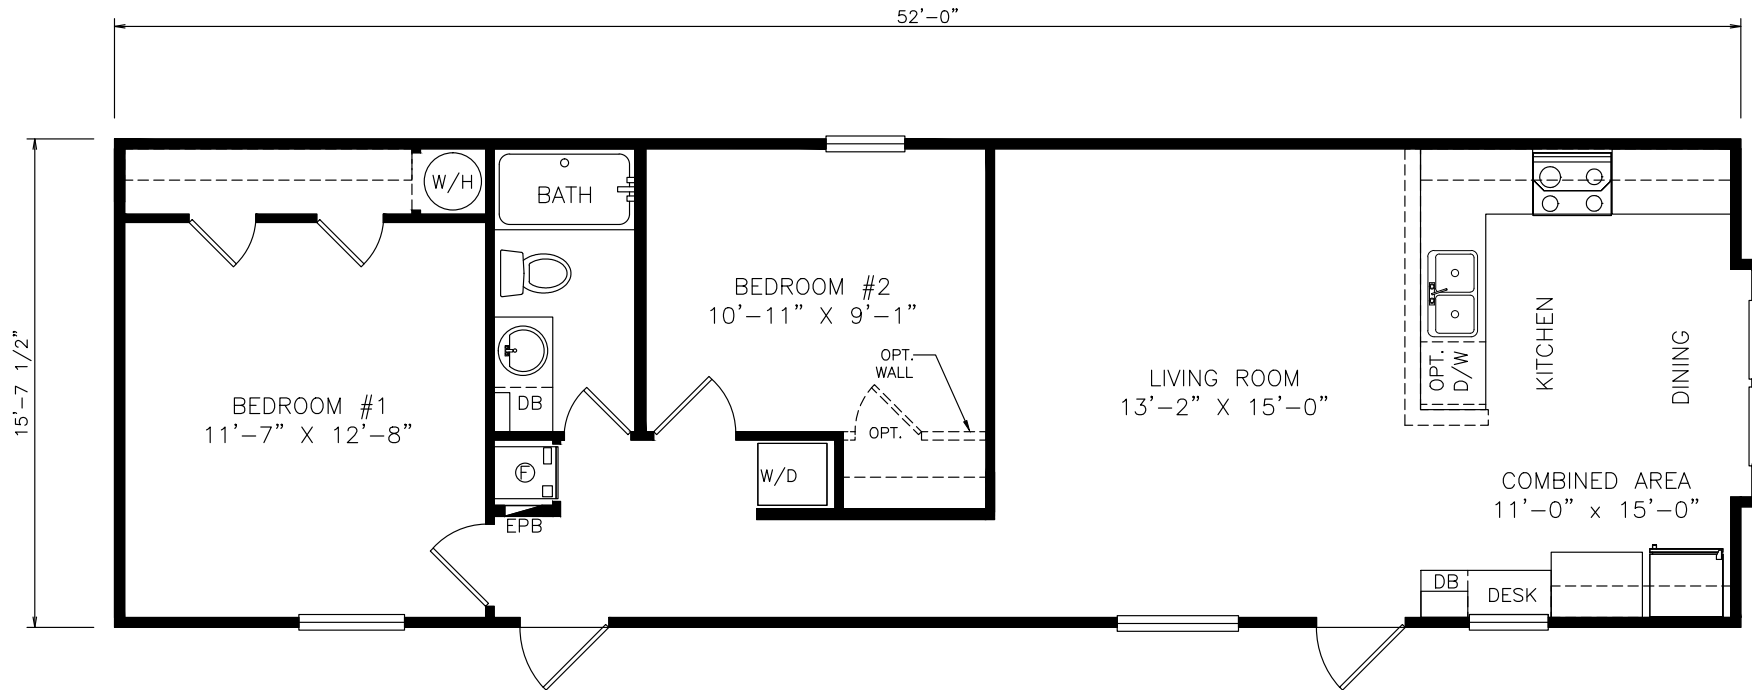

Abdella

Classic Series - Single Section

822 SQ. FT. (Approximate) 2 Bedrooms, 1 Bath

Last Updated: 6-14-21

THE HOME OUTLET
890 N. Arizona Ave.
Chandler, AZ 85225

TheHomeOutletAZ.com | 1-800-965-5401

IMPORTANT: Alta Cima Corp reserves the right to modify, cancel or substitute products or features of this event at any time without prior notice or obligation. Pictures and other promotional materials are representative and may depict or contain floor plans, square footages, elevations, options, upgrades, extra design features, decorations, floor coverings, specialty light fixtures, custom paint and wall coverings, window treatments, landscaping, sound and alarm systems, furnishings, appliances, and other designer/decorator features and amenities that are not included as part of the home and/or may not be available at all locations. Home, pricing and community information is subject to change, and homes to prior sale, at any time without notice or obligation. ©2020 Alta Cima Corp. All rights reserved.