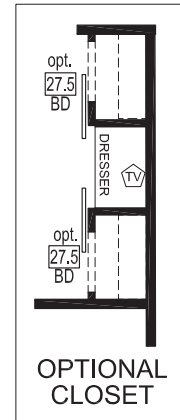

Willow Glen

Imperial Series

399 SQ. FT. (Approximate) 1 Bedroom, 1 Bath

Park Models
"Factory Direct Value" **DIRECT**

Last Updated: 6-14-21

FACTORY SELECT HOMES
4890 W. Main St.
Farmington, NM 87401

STANDARD PORCH = 123 sq.ft.
OPTIONAL PORCH = 150 sq.ft.