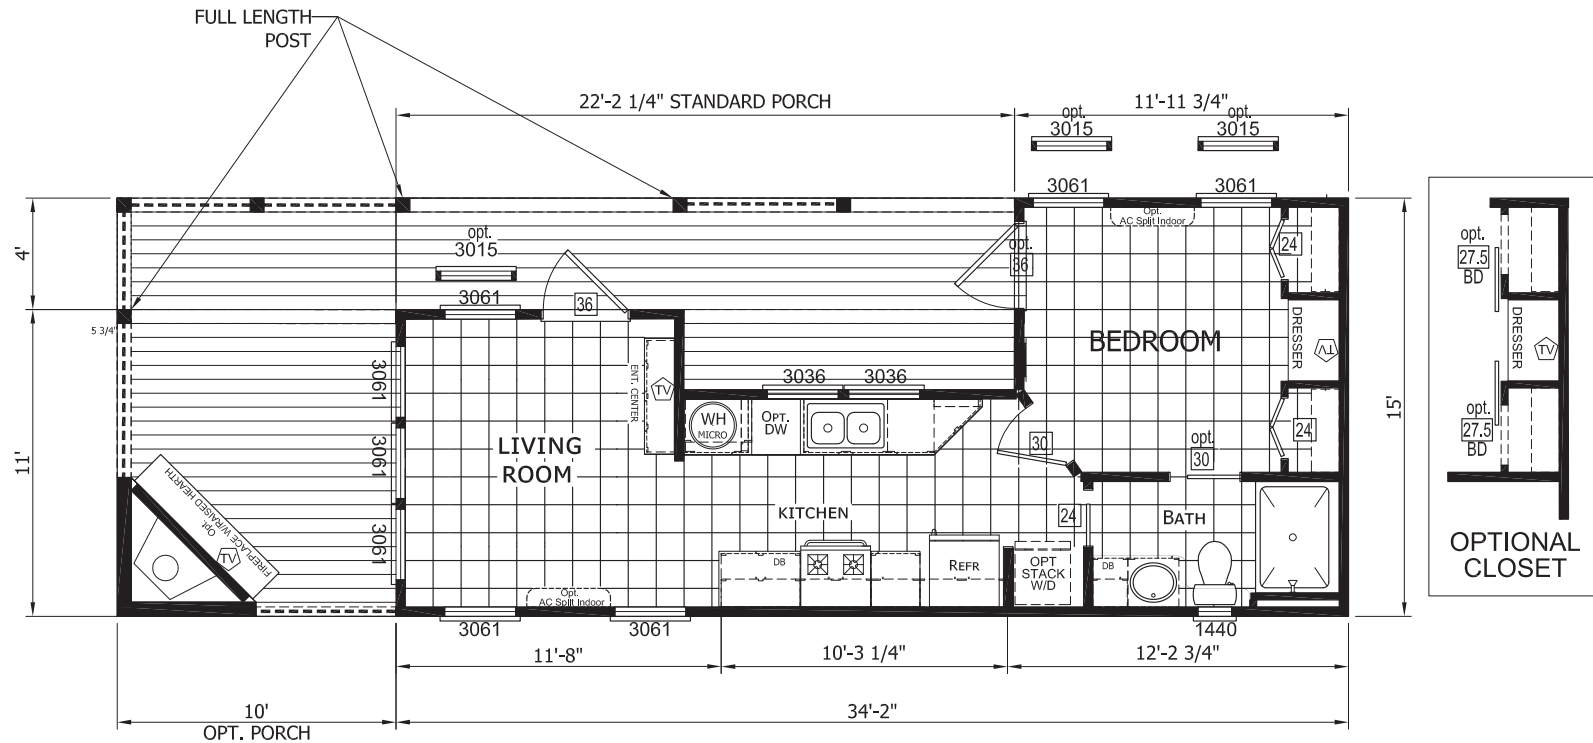

Willow Glen

Imperial Series

399 SQ. FT. (Approximate) 1 Bedroom, 1 Bath

Park Models
"Factory Direct Value" **DIRECT**

Last Updated: 6-14-21

FACTORY SELECT HOMES
4890 W. Main St.
Farmington, NM 87401

STANDARD PORCH = 123 sq.ft.
OPTIONAL PORCH = 150 sq.ft.