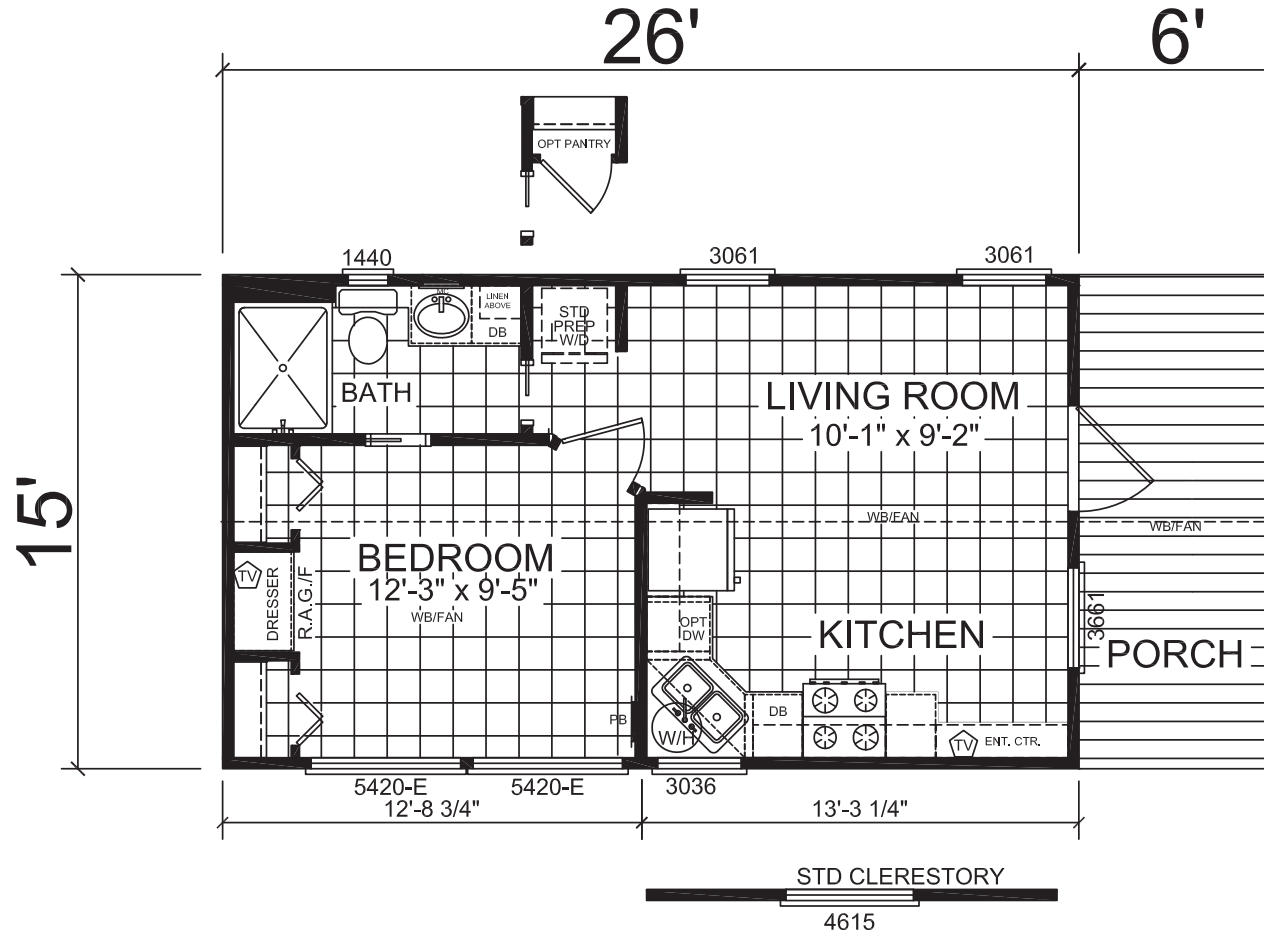

# Roleson

Imperial Series

489 SQ. FT. (Approximate) 1 Bedroom, 1 Bath

**Park Models**  
"Factory Direct Value" **DIRECT**

Last Updated: 6-14-21

**FACTORY SELECT HOMES**  
4890 W. Main St.  
Farmington, NM 87401