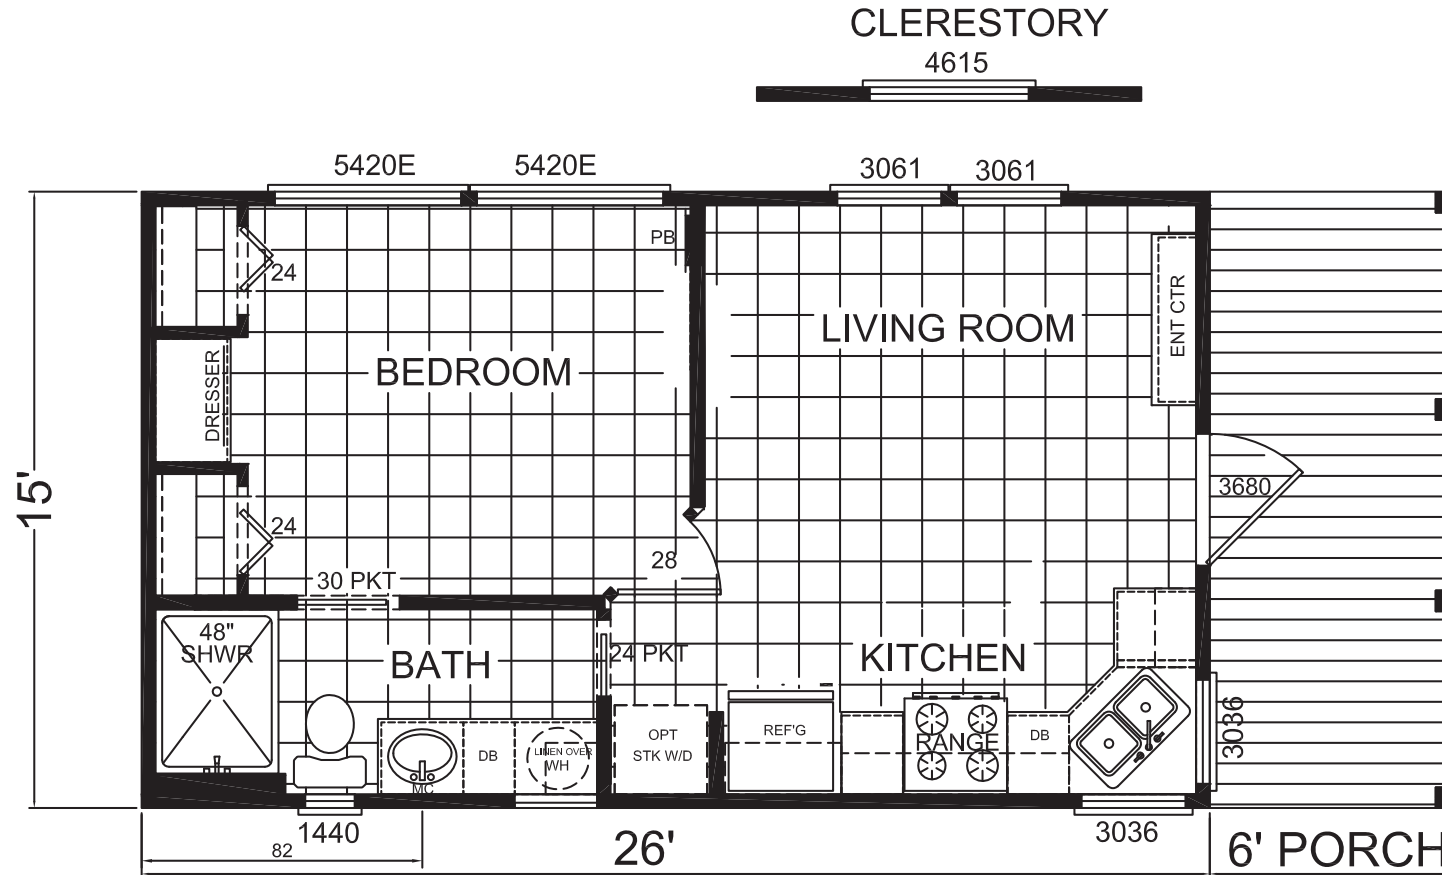

Maple

Imperial Series

399 SQ. FT. (Approximate) 1 Bedroom, 1 Bath

Last Updated: 6-14-21

FACTORY SELECT HOMES
4890 W. Main St.
Farmington, NM 87401

FM.ParkModelsDirect.com | 1-800-279-4908

IMPORTANT: Alta Cima Corp reserves the right to modify, cancel or substitute products or features of this event at any time without prior notice or obligation. Pictures and other promotional materials are representative and may depict or contain floor plans, square footages, elevations, options, upgrades, extra design features, decorations, floor coverings, specialty light fixtures, custom paint and wall coverings, window treatments, landscaping, sound and alarm systems, furnishings, appliances, and other designer/decorator features and amenities that are not included as part of the home and/or may not be available at all locations. Home, pricing and community information is subject to change, and homes to prior sale, at any time without notice or obligation. ©2020 Alta Cima Corp. All rights reserved.