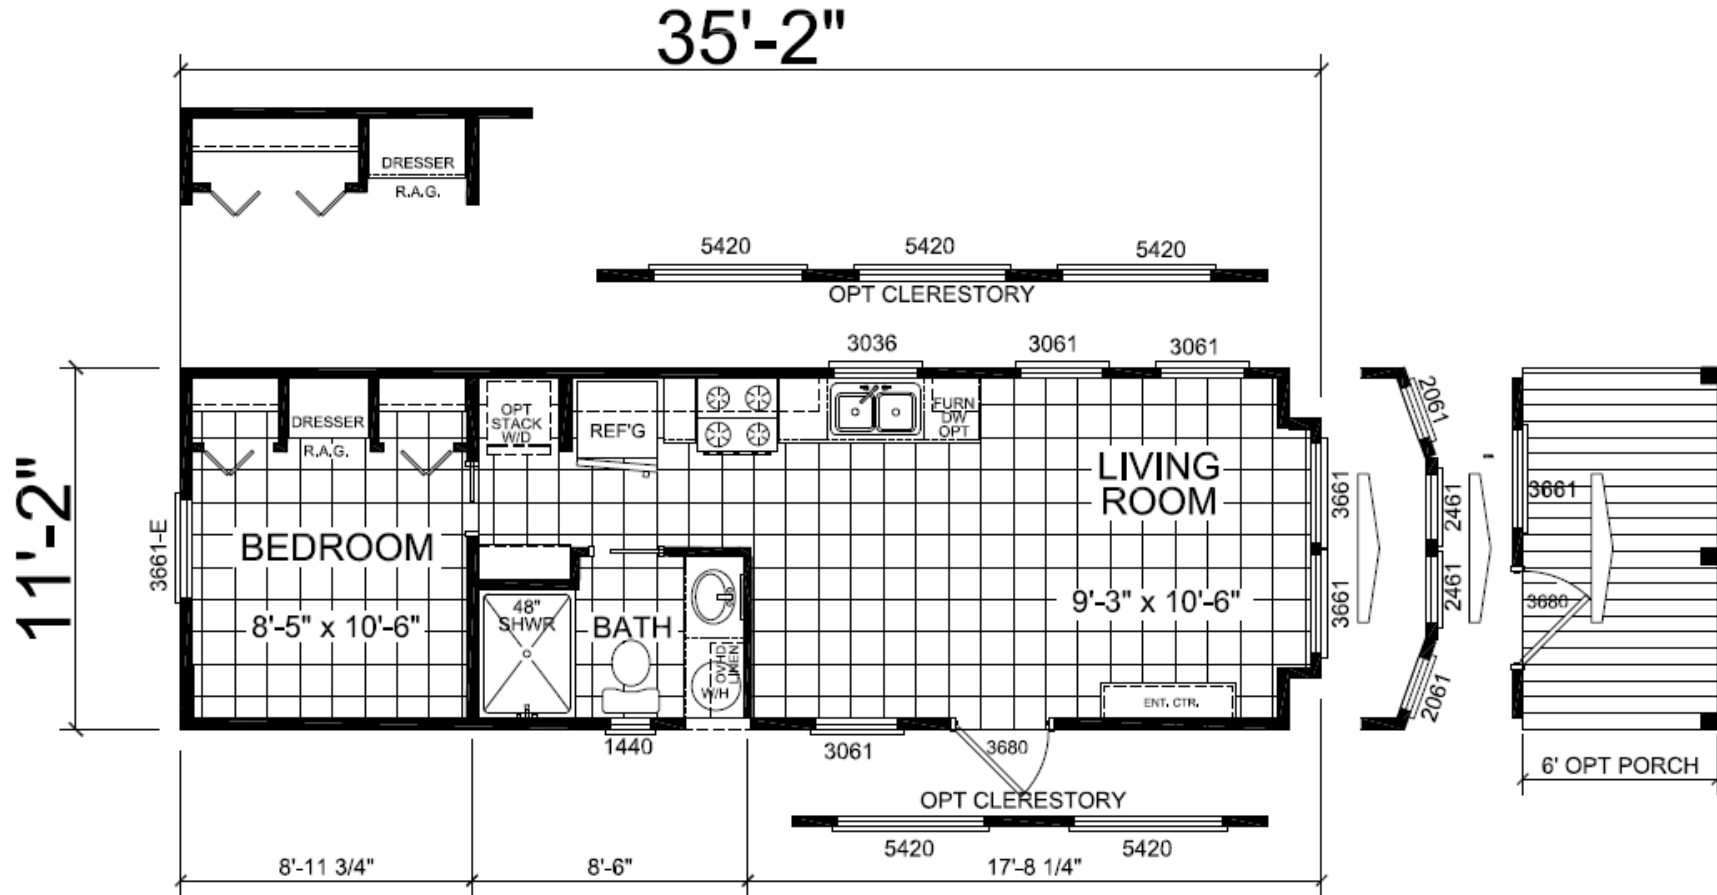

Laredo

Imperial Series

399 SQ. FT. (Approximate) 1 Bedroom, 1 Bath

Park Models
"Factory Direct Value" **DIRECT**

Last Updated: 6-14-21

FACTORY SELECT HOMES

4890 W. Main St.
Farmington, NM 87401

FM.ParkModelsDirect.com | 1-800-279-4908