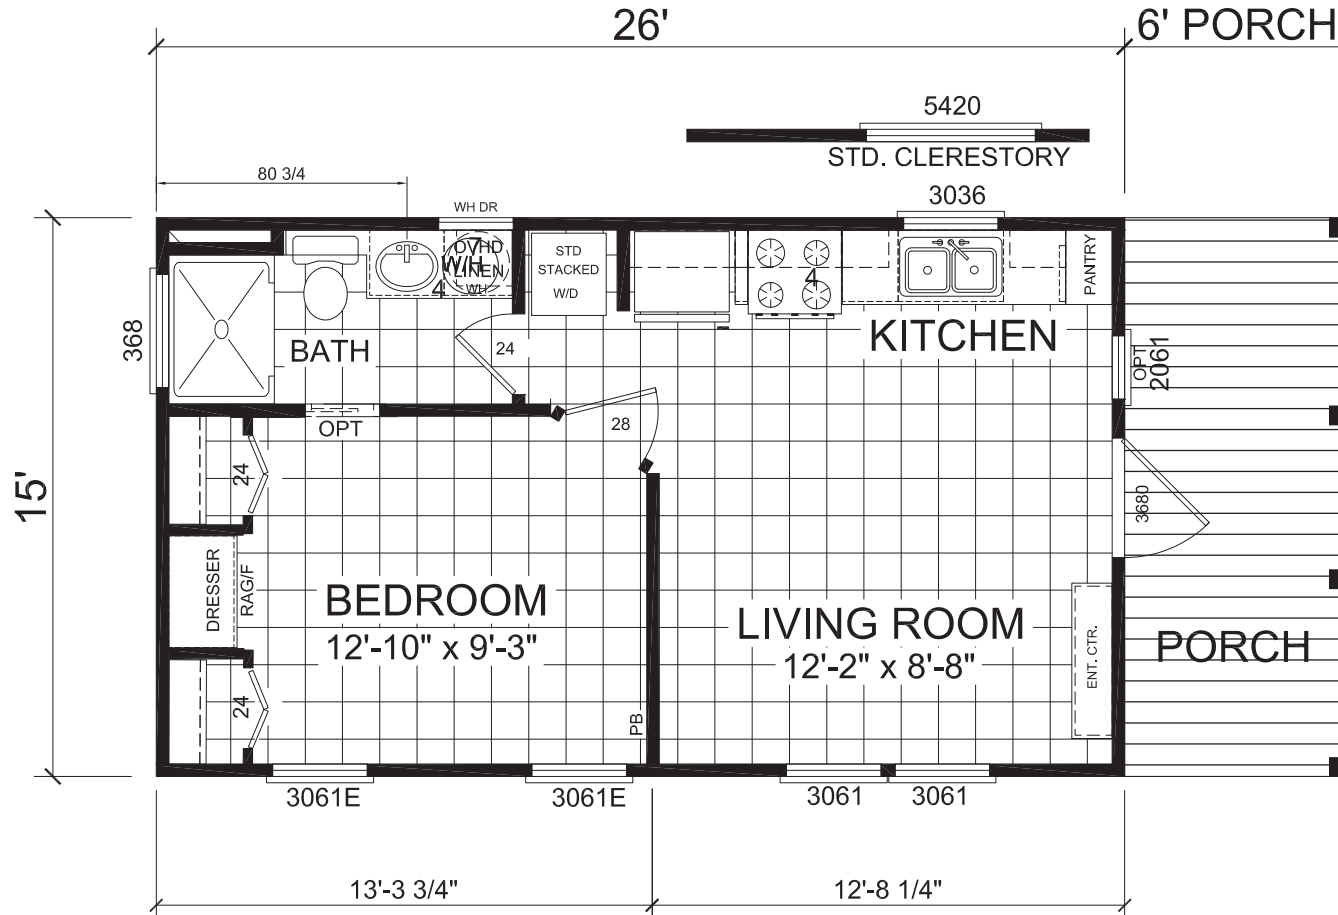

Harper

Imperial Series

399 SQ. FT. (Approximate) 1 Bedroom, 1 Bath

Park Models
"Factory Direct Value" **DIRECT**

Last Updated: 6-14-21

FACTORY SELECT HOMES
4890 W. Main St.
Farmington, NM 87401

FM.ParkModelsDirect.com | 1-800-279-4908