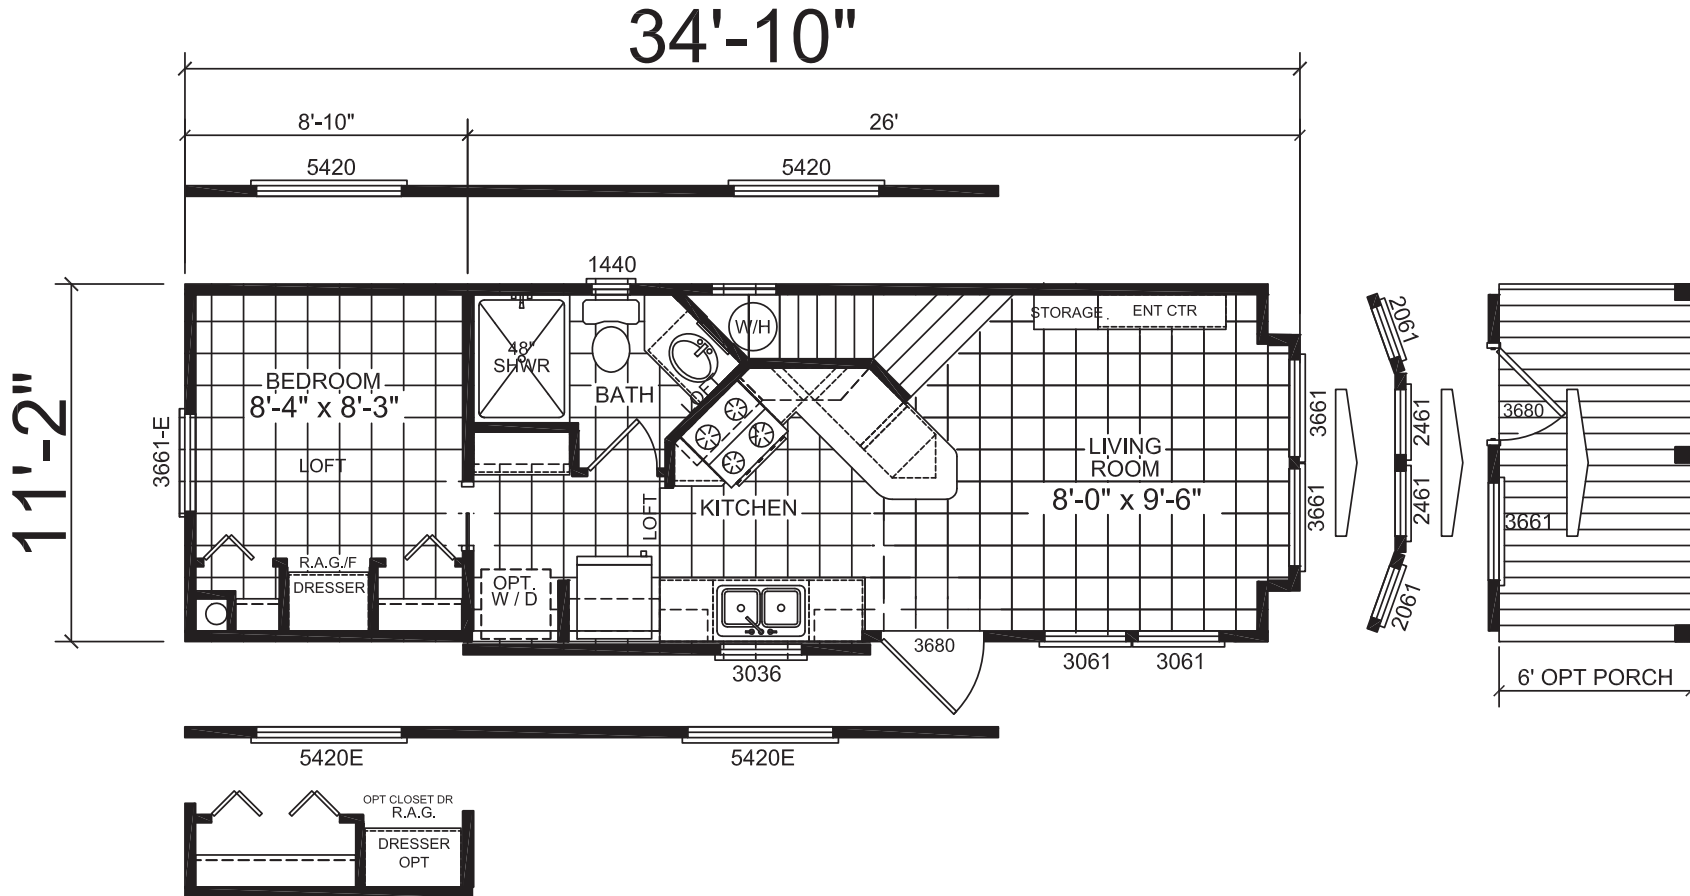

Greylands

Imperial Series

399 SQ. FT. (Approximate) 1 Bedroom, 1 Bath

Park Models
"Factory Direct Value" **DIRECT**

Last Updated: 5-6-22

FACTORY SELECT HOMES

4890 W. Main St.
Farmington, NM 87401

FM.ParkModelsDirect.com | 1-800-279-4908