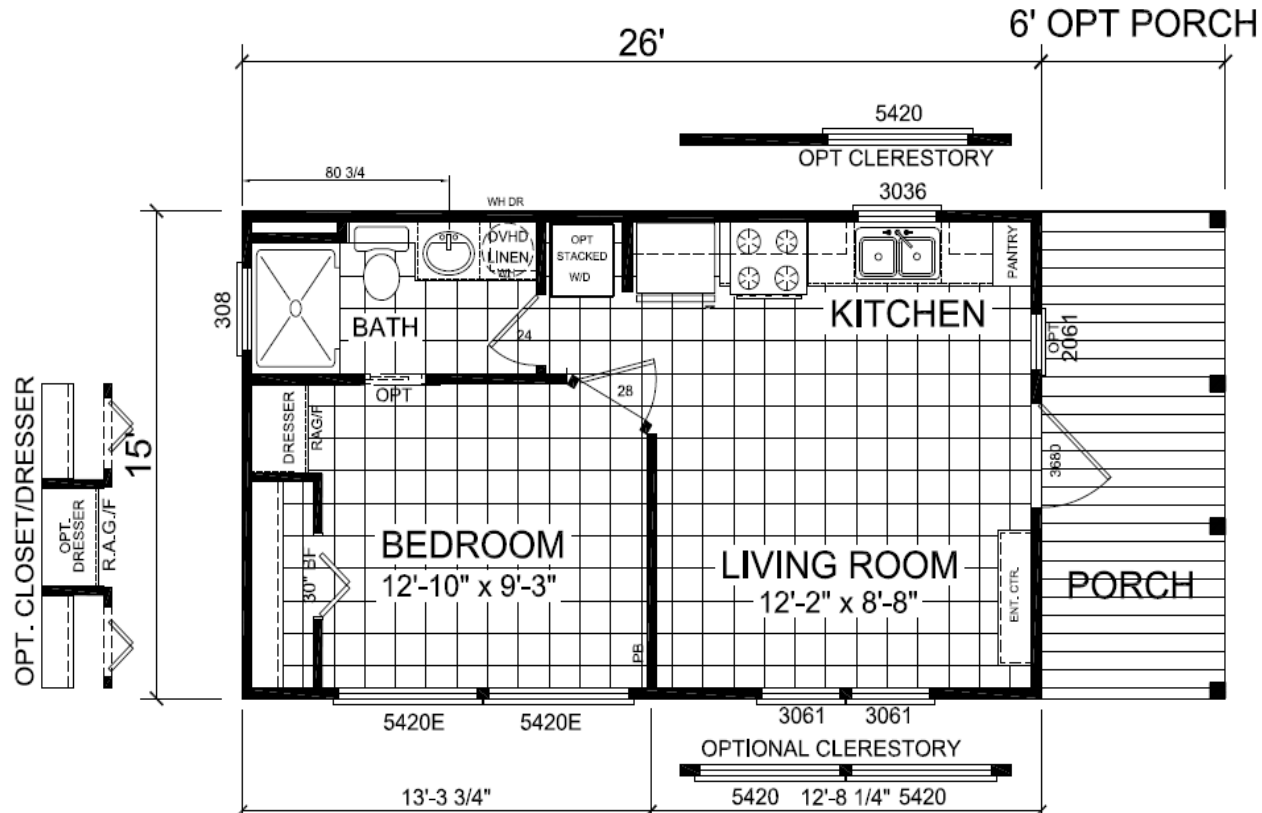

Fieldton

Imperial Series

399 SQ. FT. (Approximate) 1 Bedroom, 1 Bath

Last Updated: 8-24-21

FACTORY SELECT HOMES
4890 W. Main St.
Farmington, NM 87401

FM.ParkModelsDirect.com | 1-800-279-4908

IMPORTANT: Alta Cima Corp reserves the right to modify, cancel or substitute products or features of this event at any time without prior notice or obligation. Pictures and other promotional materials are representative and may depict or contain floor plans, square footages, elevations, options, upgrades, extra design features, decorations, floor coverings, specialty light fixtures, custom paint and wall coverings, window treatments, landscaping, sound and alarm systems, furnishings, appliances, and other designer/decorator features and amenities that are not included as part of the home and/or may not be available at all locations. Home, pricing and community information is subject to change, and homes to prior sale, at any time without notice or obligation. ©2020 Alta Cima Corp. All rights reserved.