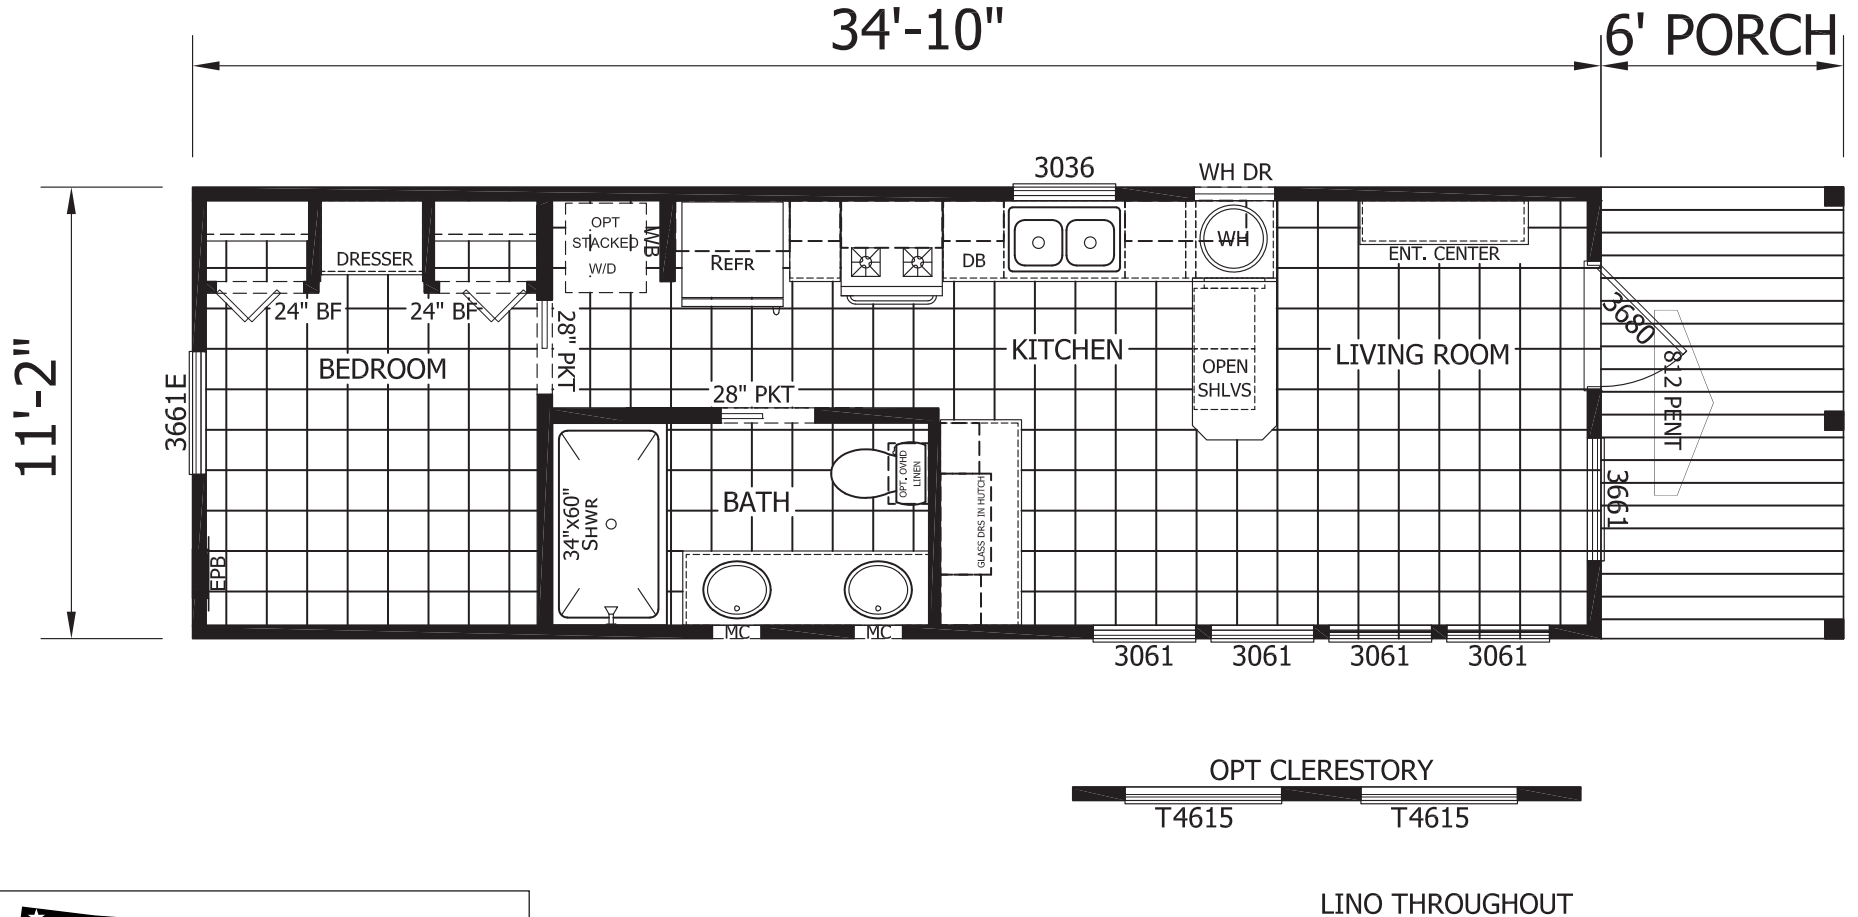

Farnham

Imperial Series

399 SQ. FT. (Approximate) 1 Bedroom, 1 Bath

Park Models
"Factory Direct Value" **DIRECT**

Last Updated: 6-14-21

FACTORY SELECT HOMES
4890 W. Main St.
Farmington, NM 87401

FM.ParkModelsDirect.com | 1-800-279-4908