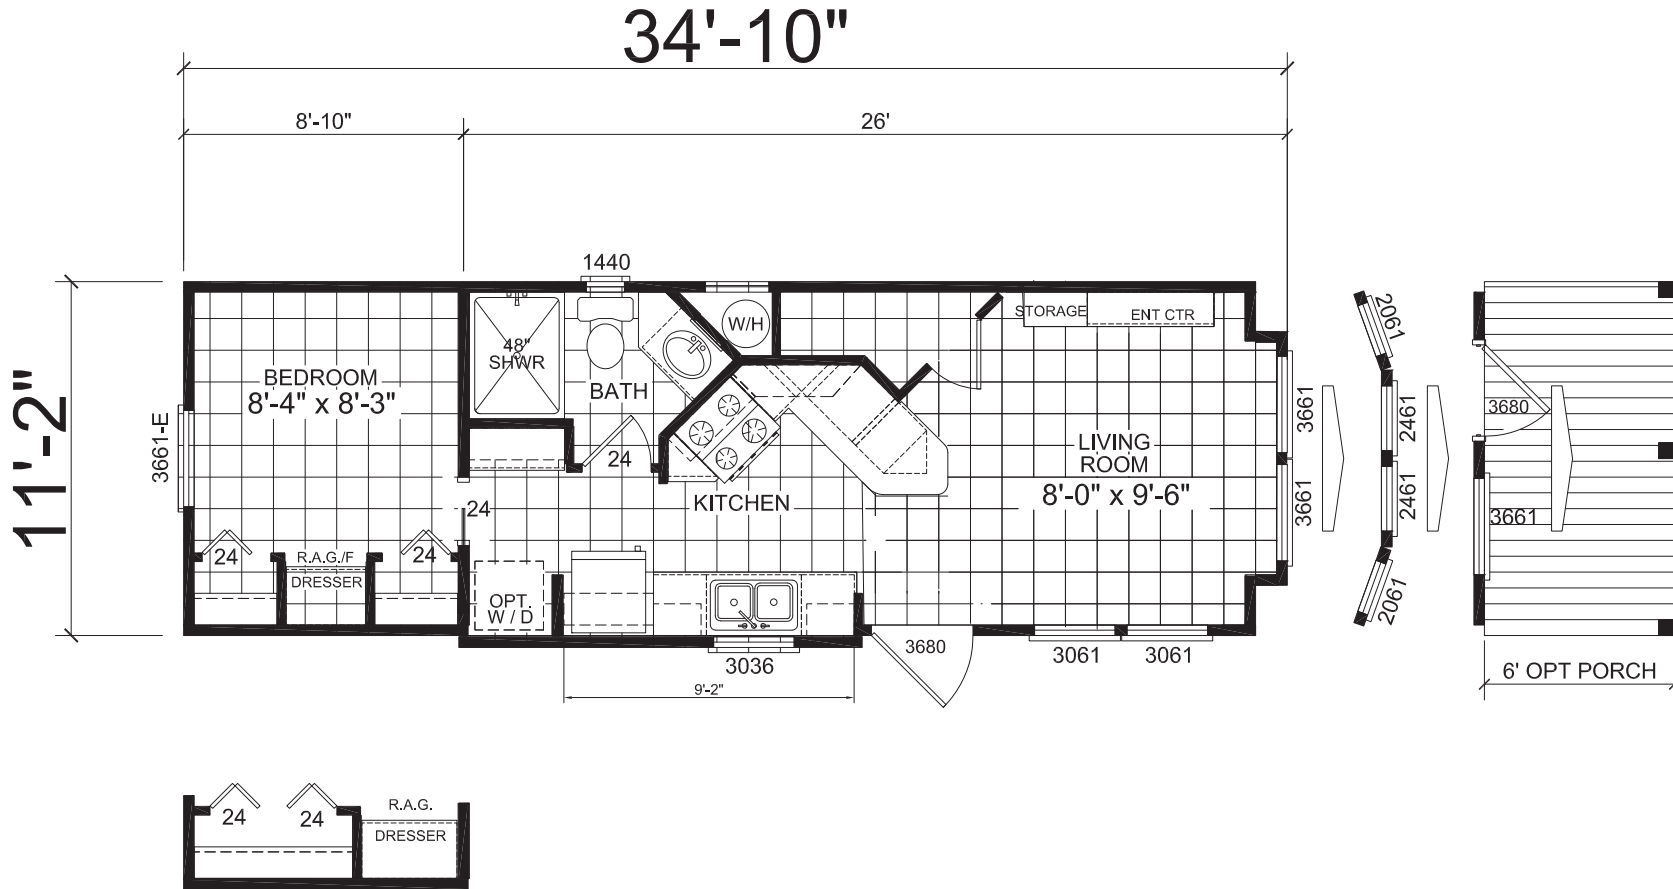

# County

Imperial Series

399 SQ. FT. (Approximate) 1 Bedroom, 1 Bath

Last Updated: 6-14-21

**FACTORY SELECT HOMES**  
 4890 W. Main St.  
 Farmington, NM 87401

**FM.ParkModelsDirect.com | 1-800-279-4908**

**IMPORTANT:** Alta Cima Corp reserves the right to modify, cancel or substitute products or features of this event at any time without prior notice or obligation. Pictures and other promotional materials are representative and may depict or contain floor plans, square footages, elevations, options, upgrades, extra design features, decorations, floor coverings, specialty light fixtures, custom paint and wall coverings, window treatments, landscaping, sound and alarm systems, furnishings, appliances, and other designer/decorator features and amenities that are not included as part of the home and/or may not be available at all locations. Home, pricing and community information is subject to change, and homes to prior sale, at any time without notice or obligation. ©2020 Alta Cima Corp. All rights reserved.