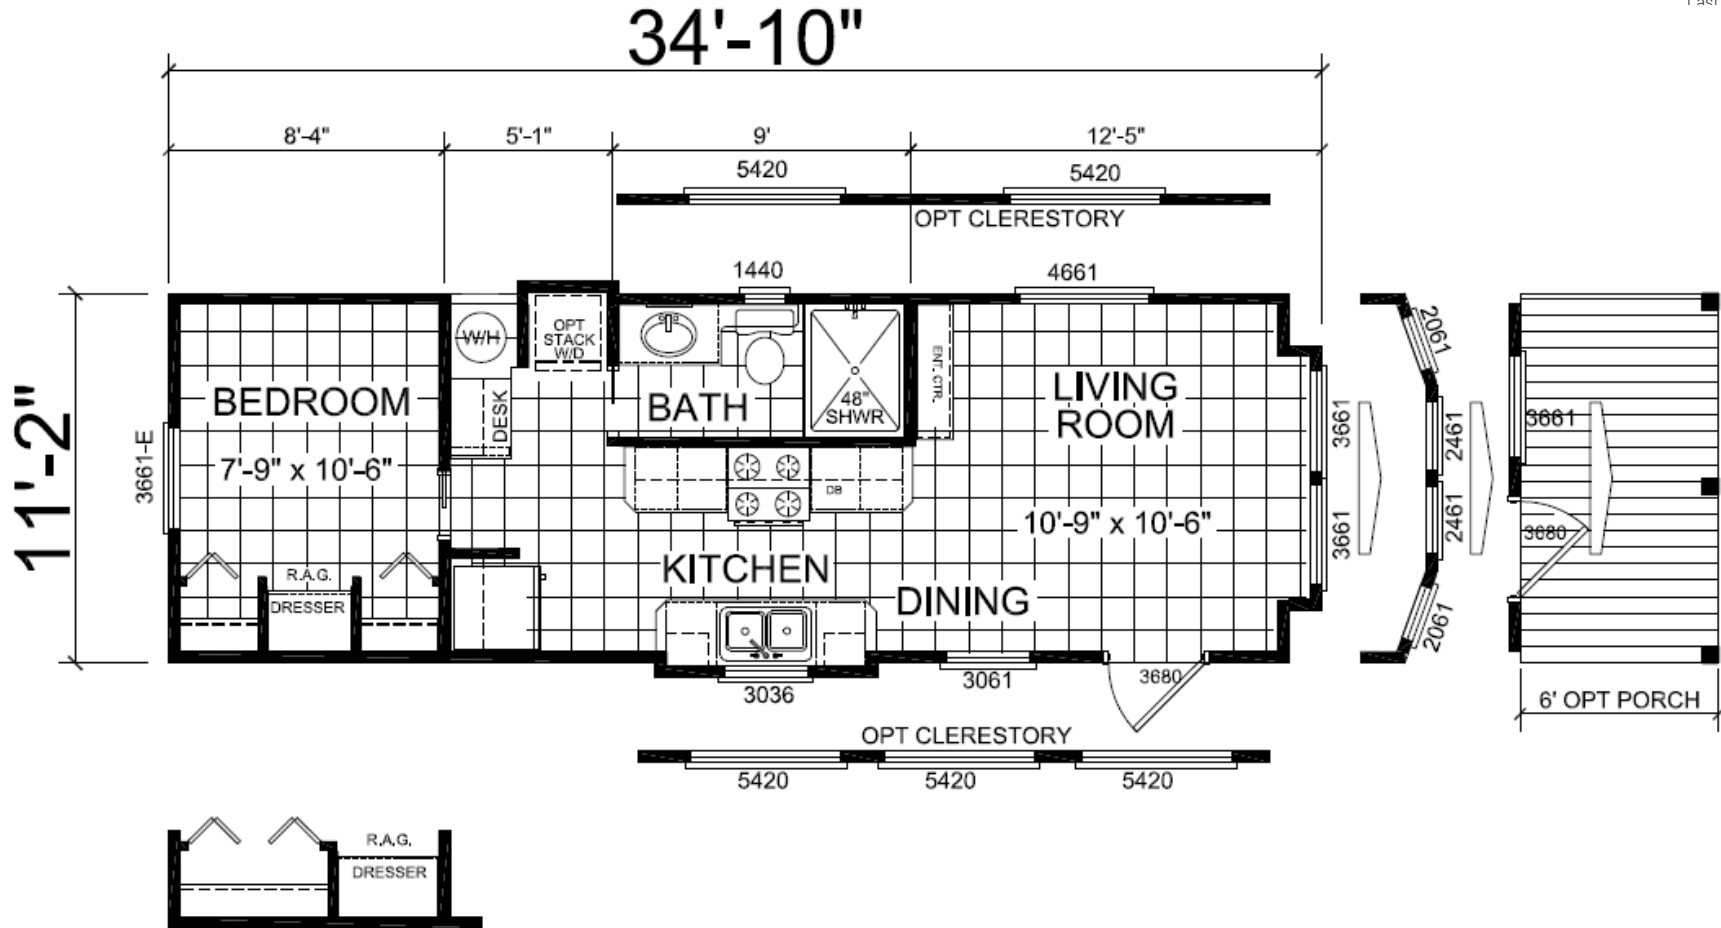

Castano

Imperial Series

399 SQ. FT. (Approximate) 1 Bedroom, 1 Bath

Park Models
"Factory Direct Value" **DIRECT**

Last Updated: 6-14-21

FACTORY SELECT HOMES
4890 W. Main St.
Farmington, NM 87401

FM.ParkModelsDirect.com | 1-800-279-4908