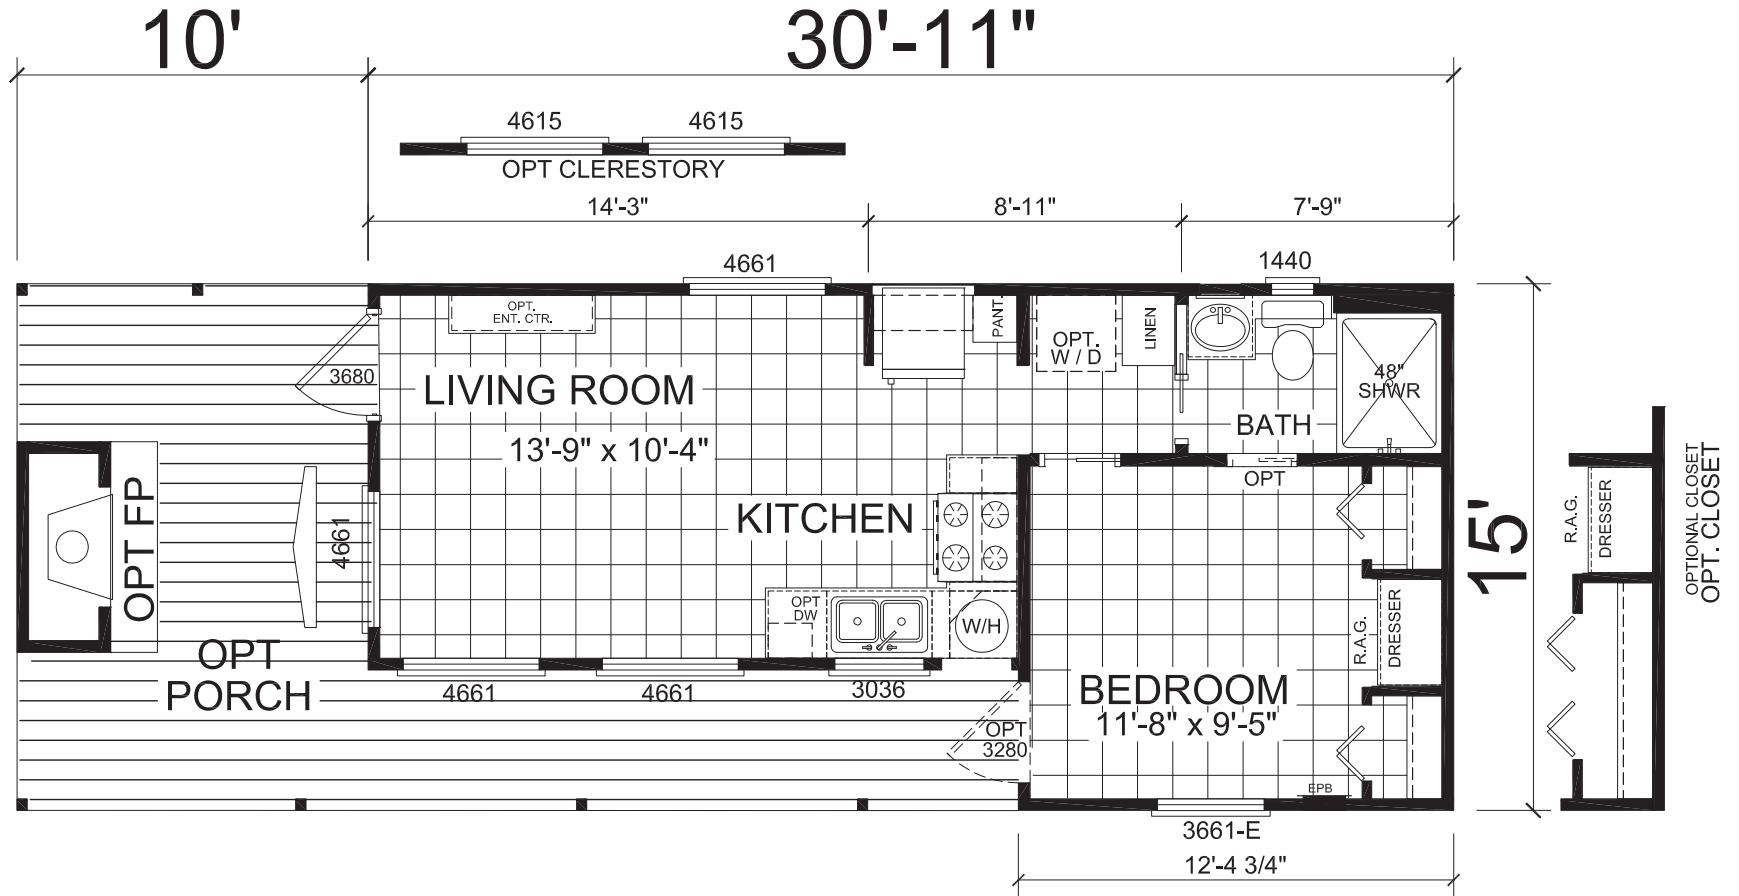

Aaden

Imperial Series

399 SQ. FT. (Approximate) 1 Bedroom, 1 Bath

Park Models
"Factory Direct Value" **DIRECT**

Last Updated: 6-14-21

FACTORY SELECT HOMES
4890 W. Main St.
Farmington, NM 87401

FM.ParkModelsDirect.com | 1-800-279-4908