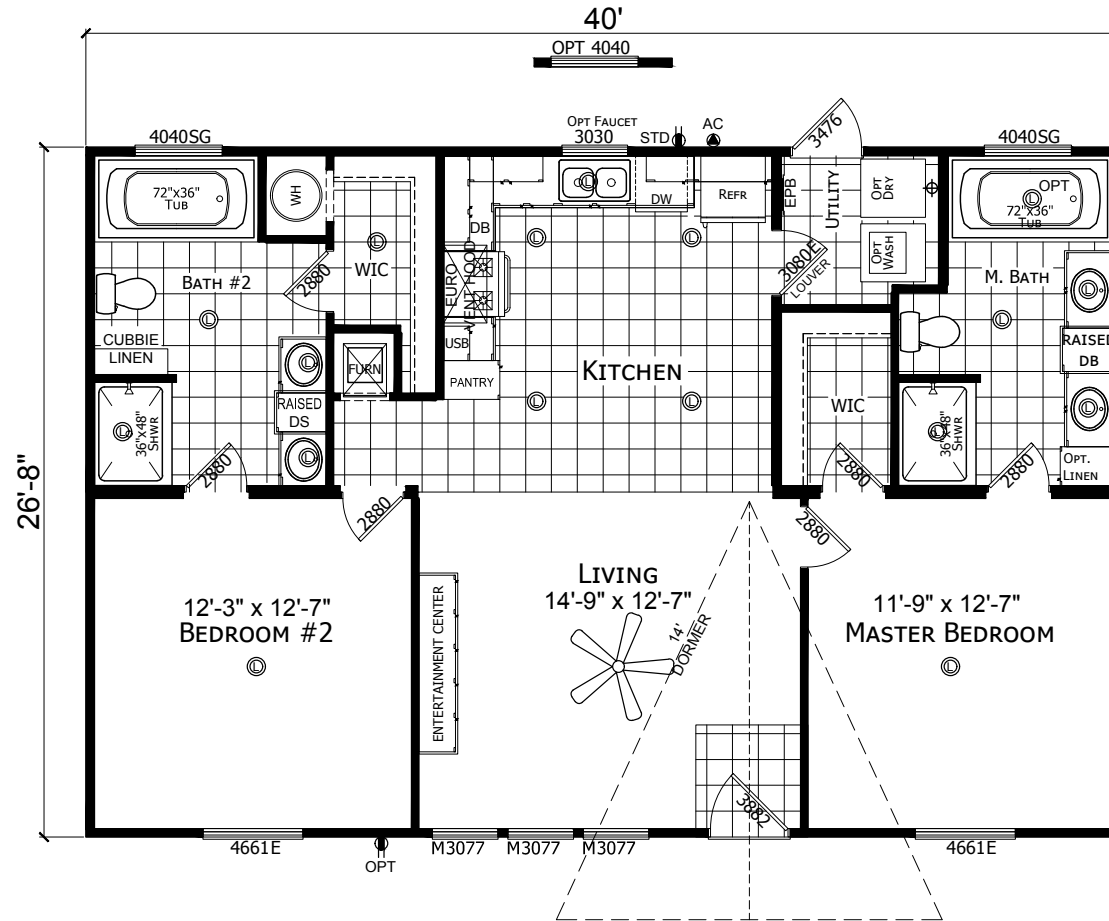

Wyngate

Select Series - Multi Section by Champion Homes | Burleson, TX

1,067 SQ. FT. (Approximate) 2 Bedroom, 2 Bath

Last Updated: 6-14-21

FACTORY SELECT HOMES
4890 W. Main St.
Farmington, NM 87401

FSM MobileHomes.com | 1-800-750-8802