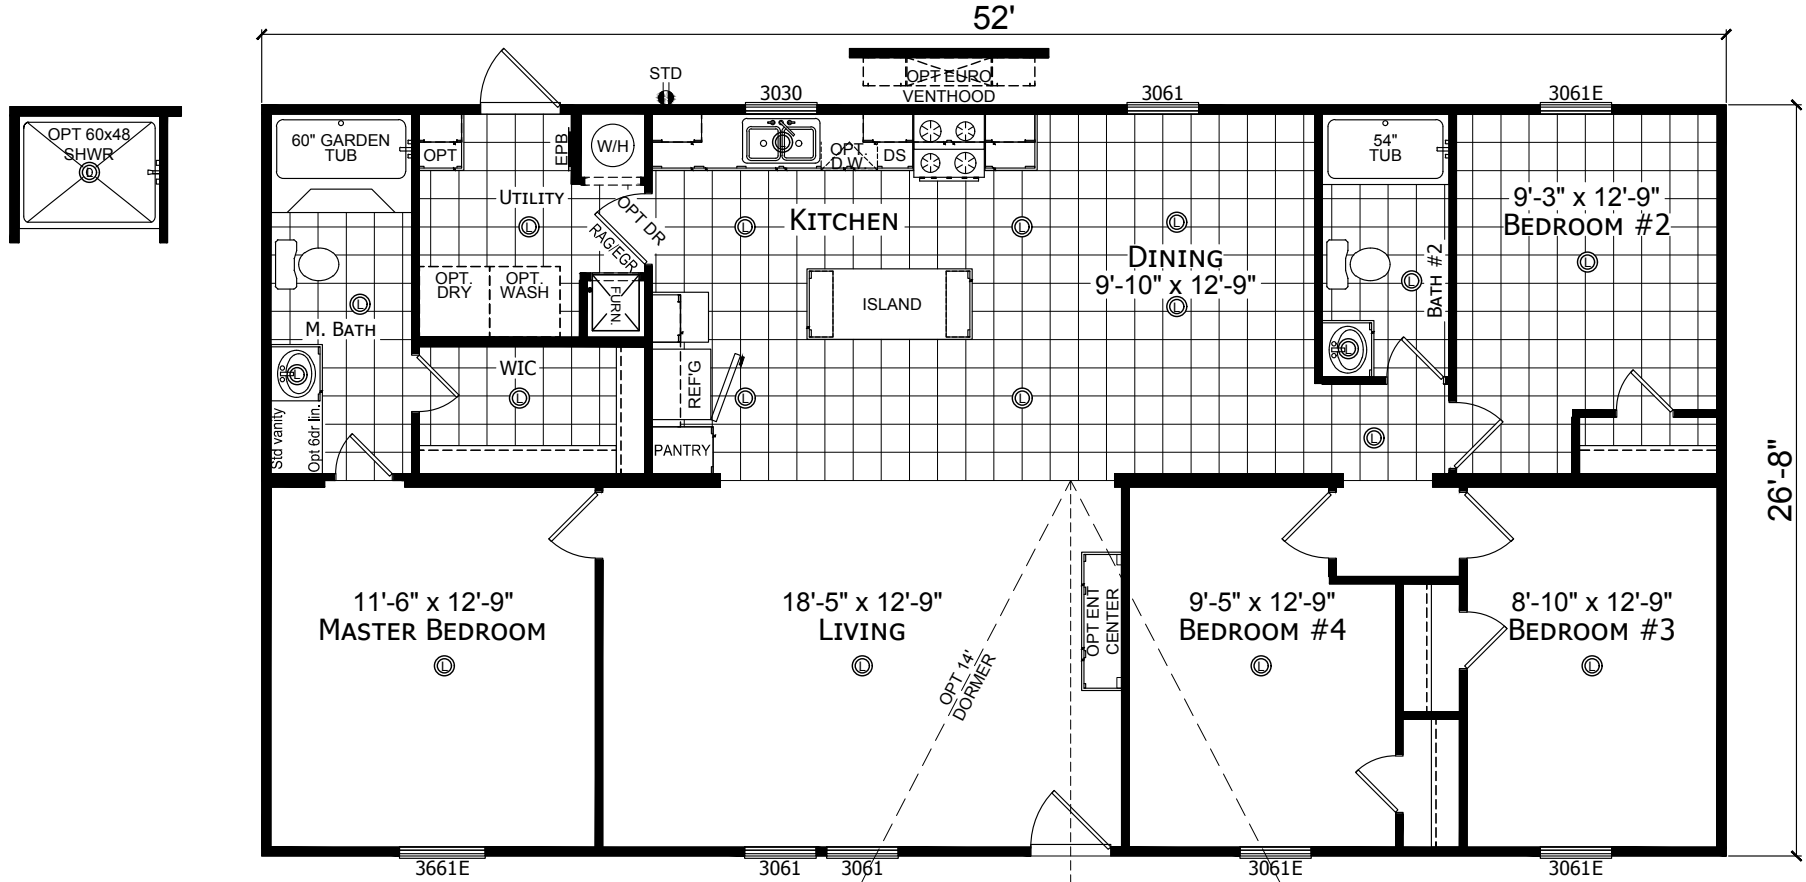

Winnsboro

Redman Classic Series - Multi Section by Champion Homes | Burleson, TX

1,387 SQ. FT. (Approximate) 4 Bedroom, 2 Bath

Last Updated: 6-14-21

FACTORY SELECT HOMES
4890 W. Main St.
Farmington, NM 87401