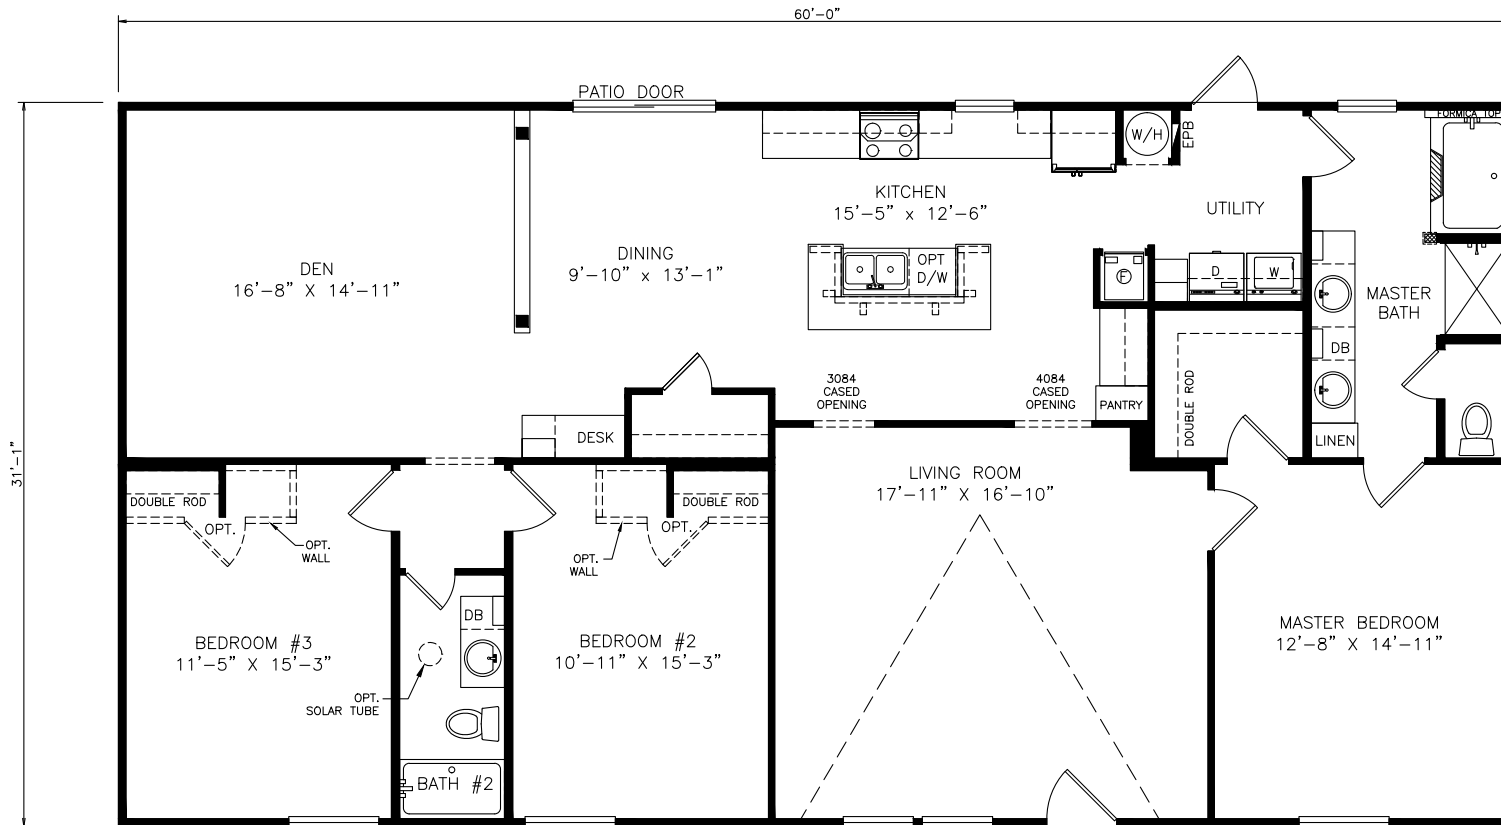

# Windemere

Heritage Series - Multi Section

1,865 SQ. FT. (Approximate) 3 Bedrooms, 2 Baths

Last Updated: 7-7-21

**FACTORY SELECT HOMES**  
4890 W. Main St.  
Farmington, NM 87401

**FSMobileHomes.com | 1-800-750-8802**