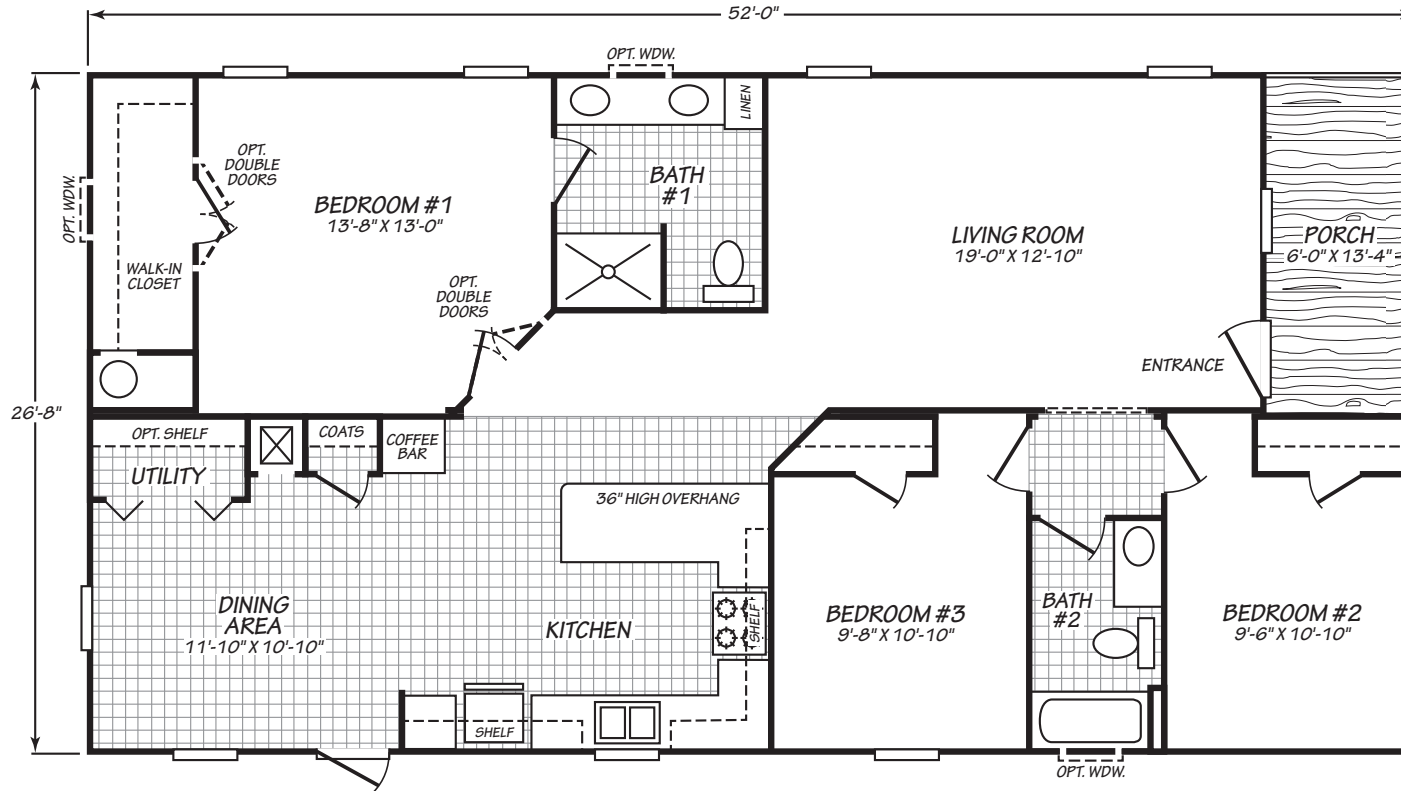

# Verton

Pure Series

1,307 SQ. FT. (Approximate) 3 Bedroom, 2 Bath

Last Updated: 9-20-23

**FACTORY SELECT HOMES**  
4890 W. Main St.  
Farmington, NM 87401

**FSMobileHomes.com | 1-800-750-8802**

**IMPORTANT:** Alta Cima Corp reserves the right to modify, cancel or substitute products or features of this event at any time without prior notice or obligation. Pictures and other promotional materials are representative and may depict or contain floor plans, square footages, elevations, options, upgrades, extra design features, decorations, floor coverings, specialty light fixtures, custom paint and wall coverings, window treatments, landscaping, sound and alarm systems, furnishings, appliances, and other designer/decorator features and amenities that are not included as part of the home and/or may not be available at all locations. Home, pricing and community information is subject to change, and homes to prior sale, at any time without notice or obligation. ©2020 Alta Cima Corp. All rights reserved.