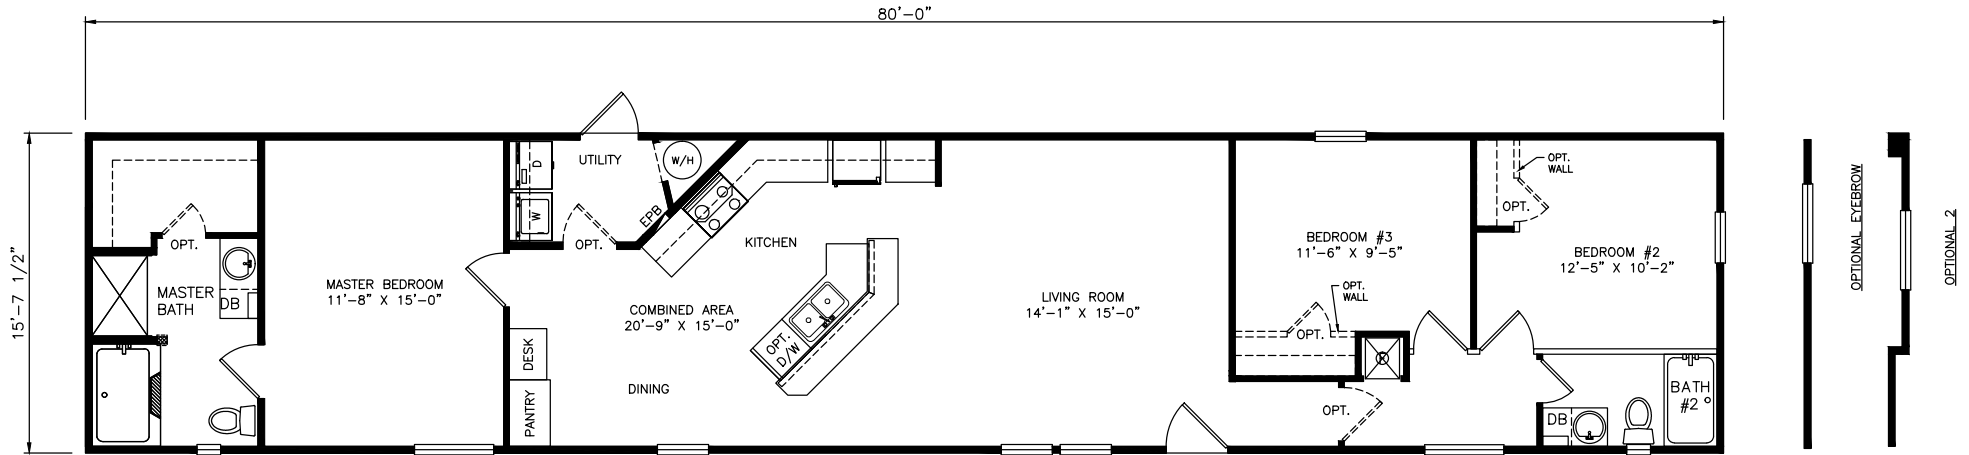

Valmont

Heritage Series - Single Section

1,256 SQ. FT. (Approximate) 3 Bedrooms, 2 Baths

Last Updated: 7-7-21

FACTORY SELECT HOMES
4890 W. Main St.
Farmington, NM 87401

FSMobileHomes.com | 1-800-750-8802

IMPORTANT: Alta Cima Corp reserves the right to modify, cancel or substitute products or features of this event at any time without prior notice or obligation. Pictures and other promotional materials are representative and may depict or contain floor plans, square footages, elevations, options, upgrades, extra design features, decorations, floor coverings, specialty light fixtures, custom paint and wall coverings, window treatments, landscaping, sound and alarm systems, furnishings, appliances, and other designer/decorator features and amenities that are not included as part of the home and/or may not be available at all locations. Home, pricing and community information is subject to change, and homes to prior sale, at any time without notice or obligation. ©2020 Alta Cima Corp. All rights reserved.