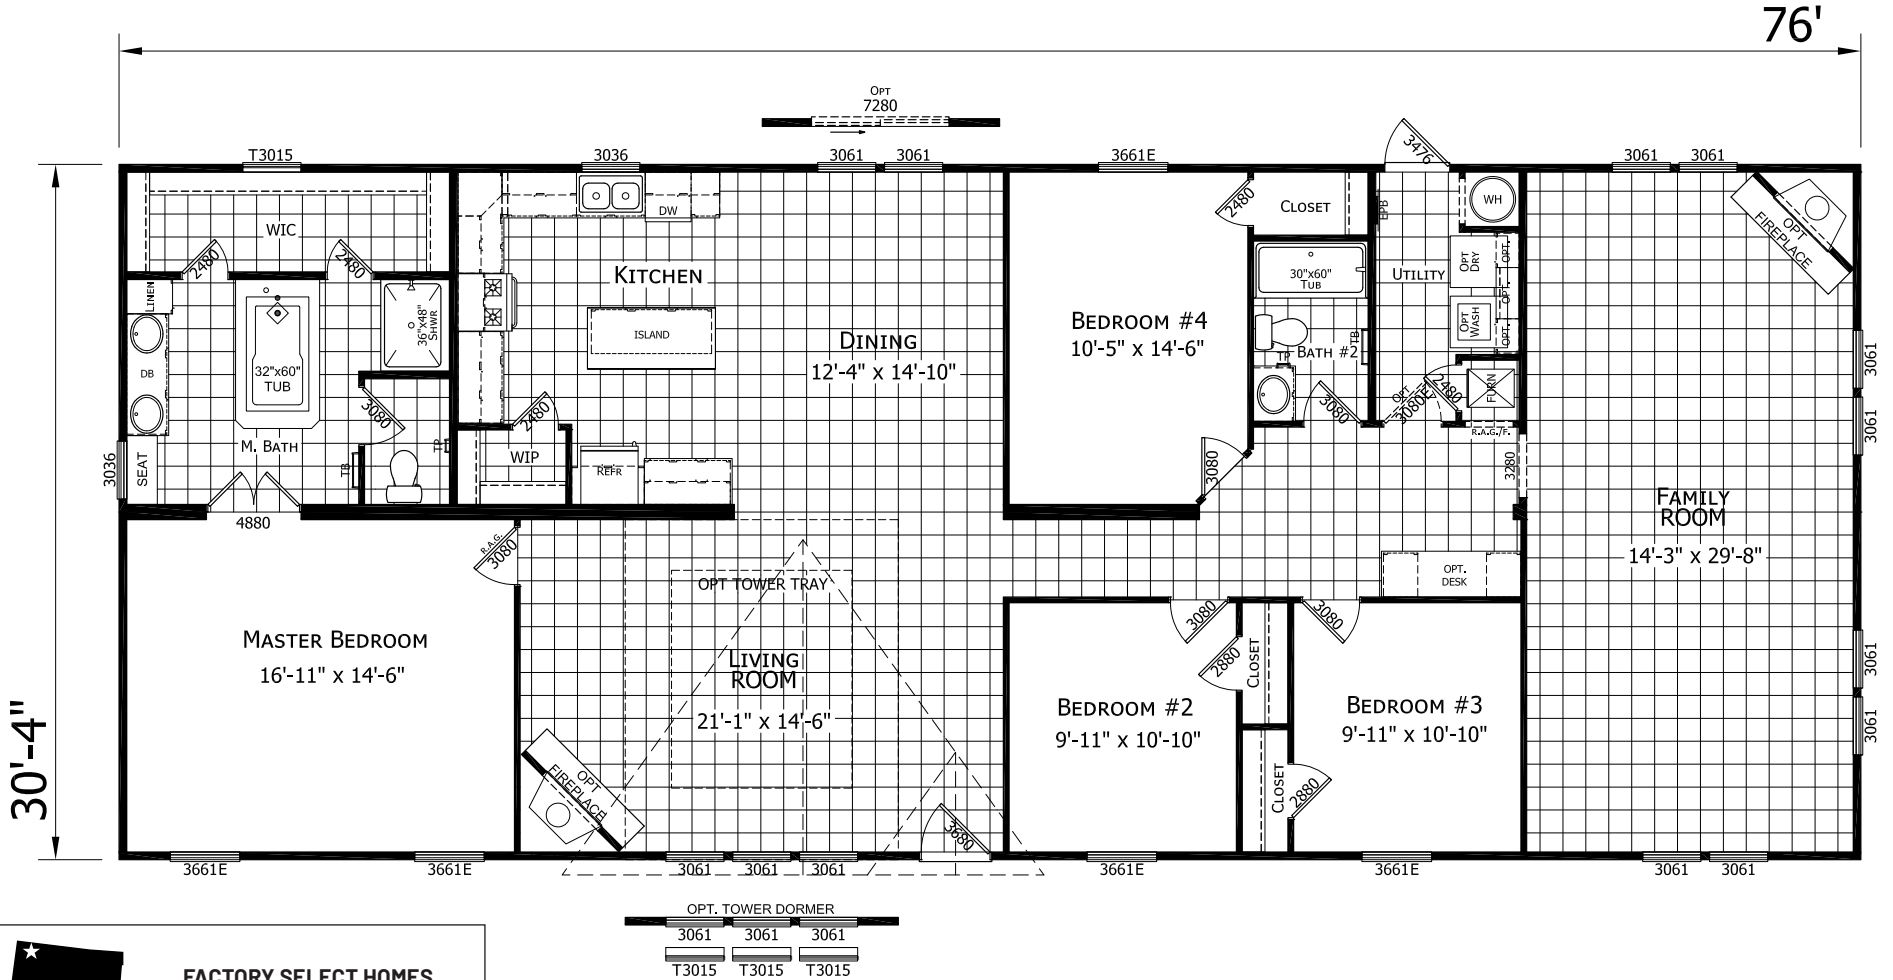

Trumbull

Innovation Series - Multi Section

2,305 SQ. FT. (Approximate) 4 Bedrooms, 2 Baths

Last Updated: 5-25-21

30'-4"

76'

FACTORY SELECT HOMES
4890 W. Main St.
Farmington, NM 87401

FSMobileHomes.com | 1-800-750-8802