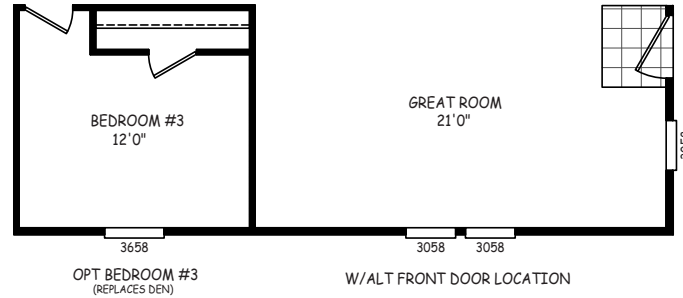

# Treehaven

GS Series

1,307 SQ. FT. (Approximate) 2 Bedrooms, 2 Baths

Last Updated: 11-19-20

**FACTORY SELECT HOMES**  
4890 W. Main St.  
Farmington, NM 87401

**FSMobileHomes.com | 1-800-750-8802**

**IMPORTANT:** Alta Cima Corp reserves the right to modify, cancel or substitute products or features of this event at any time without prior notice or obligation. Pictures and other promotional materials are representative and may depict or contain floor plans, square footages, elevations, options, upgrades, extra design features, decorations, floor coverings, specialty light fixtures, custom paint and wall coverings, window treatments, landscaping, sound and alarm systems, furnishings, appliances, and other designer/decorator features and amenities that are not included as part of the home and/or may not be available at all locations. Home, pricing and community information is subject to change, and homes to prior sale, at any time without notice or obligation. ©2020 Alta Cima Corp. All rights reserved.