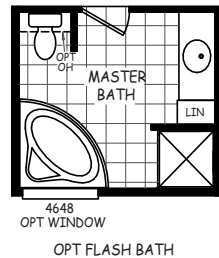

# Treehaven

GS Series

1,307 SQ. FT. (Approximate) 2 Bedrooms, 2 Baths

Last Updated: 11-19-20

**FACTORY SELECT HOMES**  
4890 W. Main St.  
Farmington, NM 87401

**FSMobileHomes.com | 1-800-750-8802**

**IMPORTANT:** Alta Cima Corp reserves the right to modify, cancel or substitute products or features of this event at any time without prior notice or obligation. Pictures and other promotional materials are representative and may depict or contain floor plans, square footages, elevations, options, upgrades, extra design features, decorations, floor coverings, specialty light fixtures, custom paint and wall coverings, window treatments, landscaping, sound and alarm systems, furnishings, appliances, and other designer/decorator features and amenities that are not included as part of the home and/or may not be available at all locations. Home, pricing and community information is subject to change, and homes to prior sale, at any time without notice or obligation. ©2020 Alta Cima Corp. All rights reserved.