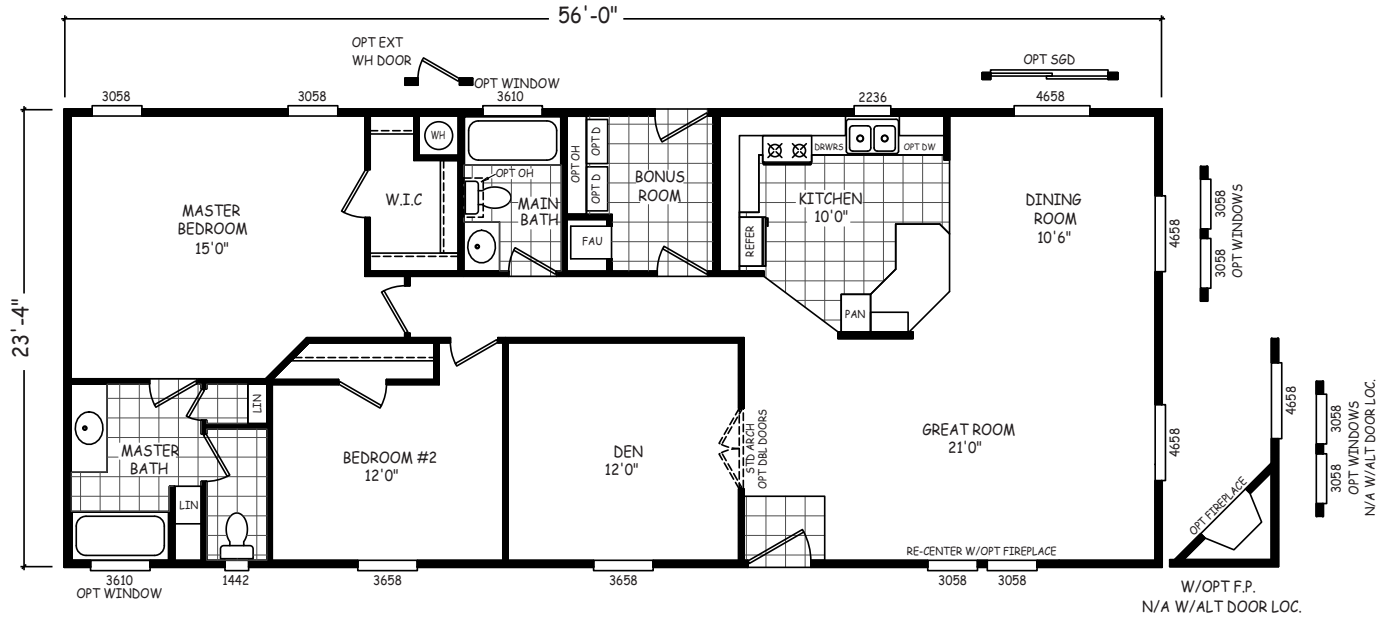

# Treehaven

GS Series

1,307 SQ. FT. (Approximate) 2 Bedrooms, 2 Baths

Last Updated: 11-19-20

**FACTORY SELECT HOMES**  
4890 W. Main St.  
Farmington, NM 87401

**FSMobileHomes.com | 1-800-750-8802**

**IMPORTANT:** Alta Cima Corp reserves the right to modify, cancel or substitute products or features of this event at any time without prior notice or obligation. Pictures and other promotional materials are representative and may depict or contain floor plans, square footages, elevations, options, upgrades, extra design features, decorations, floor coverings, specialty light fixtures, custom paint and wall coverings, window treatments, landscaping, sound and alarm systems, furnishings, appliances, and other designer/decorator features and amenities that are not included as part of the home and/or may not be available at all locations. Home, pricing and community information is subject to change, and homes to prior sale, at any time without notice or obligation. ©2020 Alta Cima Corp. All rights reserved.