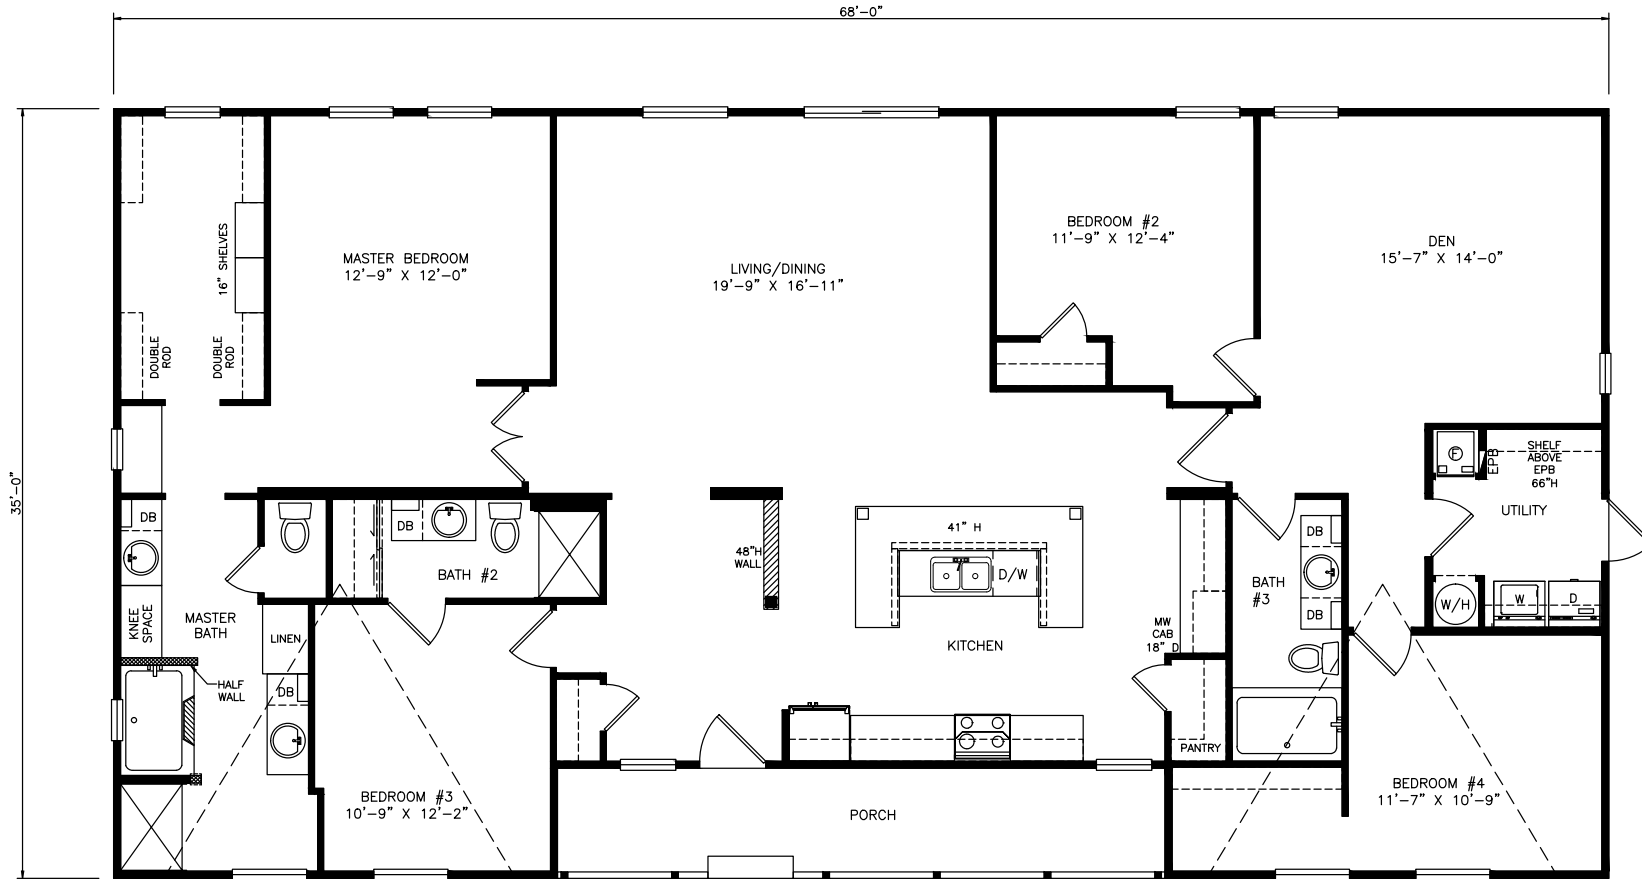

# Totten

Heritage Series - Multi Section

2,120 SQ. FT. (Approximate) 4 Bedrooms, 3 Baths

Last Updated: 7-7-21

**FACTORY SELECT HOMES**  
4890 W. Main St.  
Farmington, NM 87401

**FSMobileHomes.com | 1-800-750-8802**