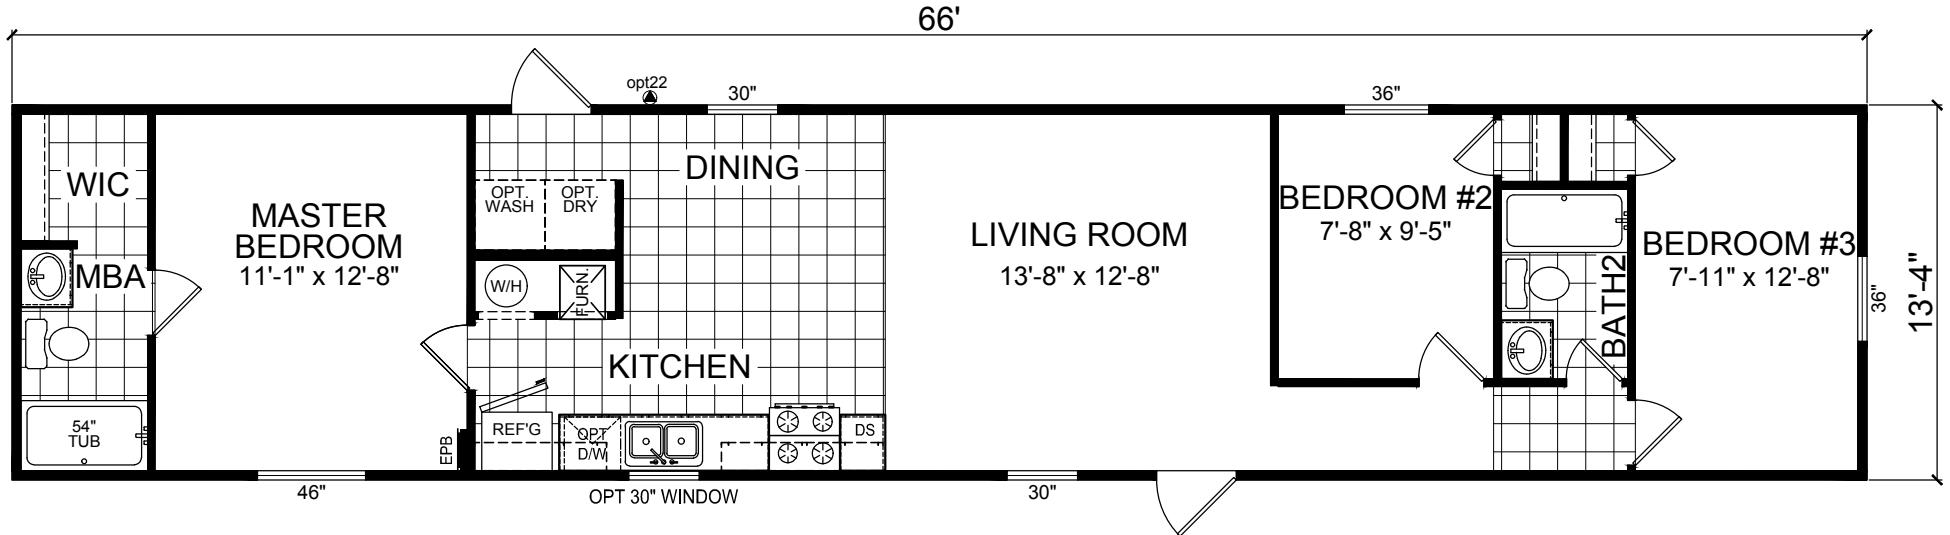

Thornburg

Redman Classic Series - Single Section by Champion Homes | Burleson, TX

880 SQ. FT. (Approximate) 3 Bedroom, 2 Bath

Last Updated: 6-14-21

FACTORY SELECT HOMES
4890 W. Main St.
Farmington, NM 87401