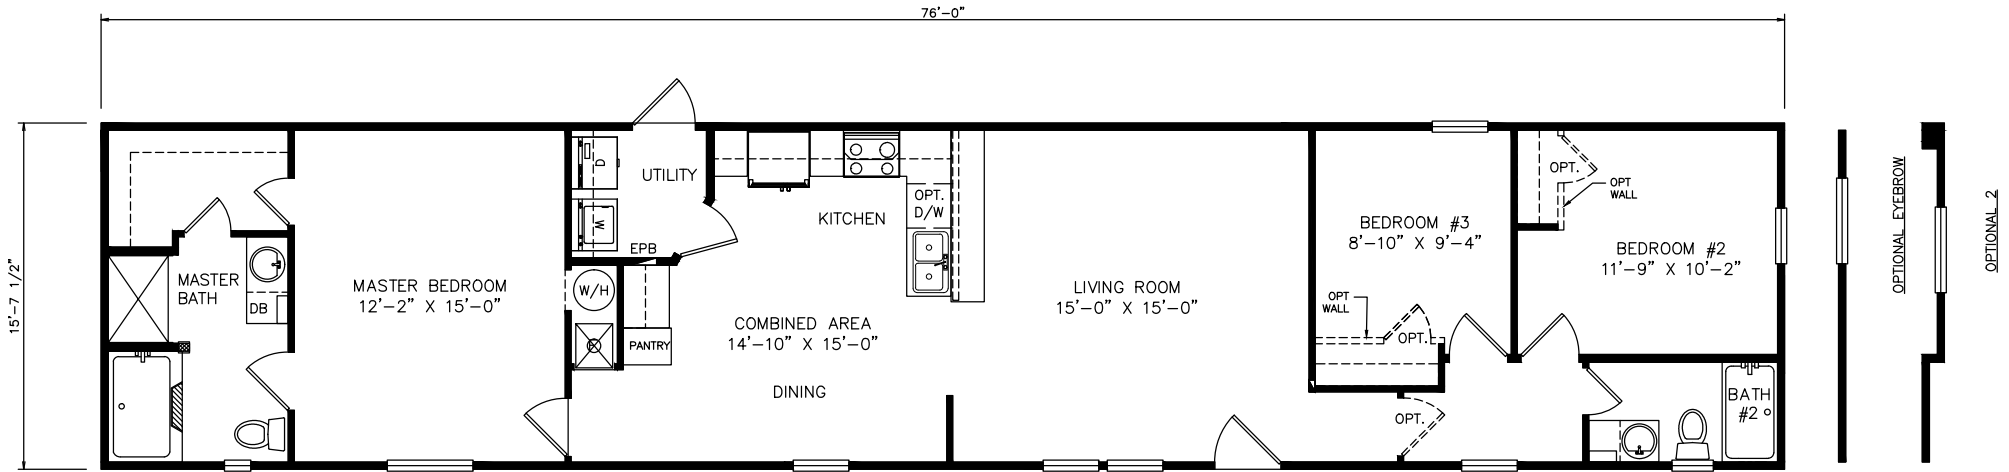

# Swansboro

Heritage Series - Single Section

1,193 SQ. FT. (Approximate) 3 Bedrooms, 2 Baths

Last Updated: 7-7-21

**FACTORY SELECT HOMES**  
4890 W. Main St.  
Farmington, NM 87401

**FSMobileHomes.com | 1-800-750-8802**