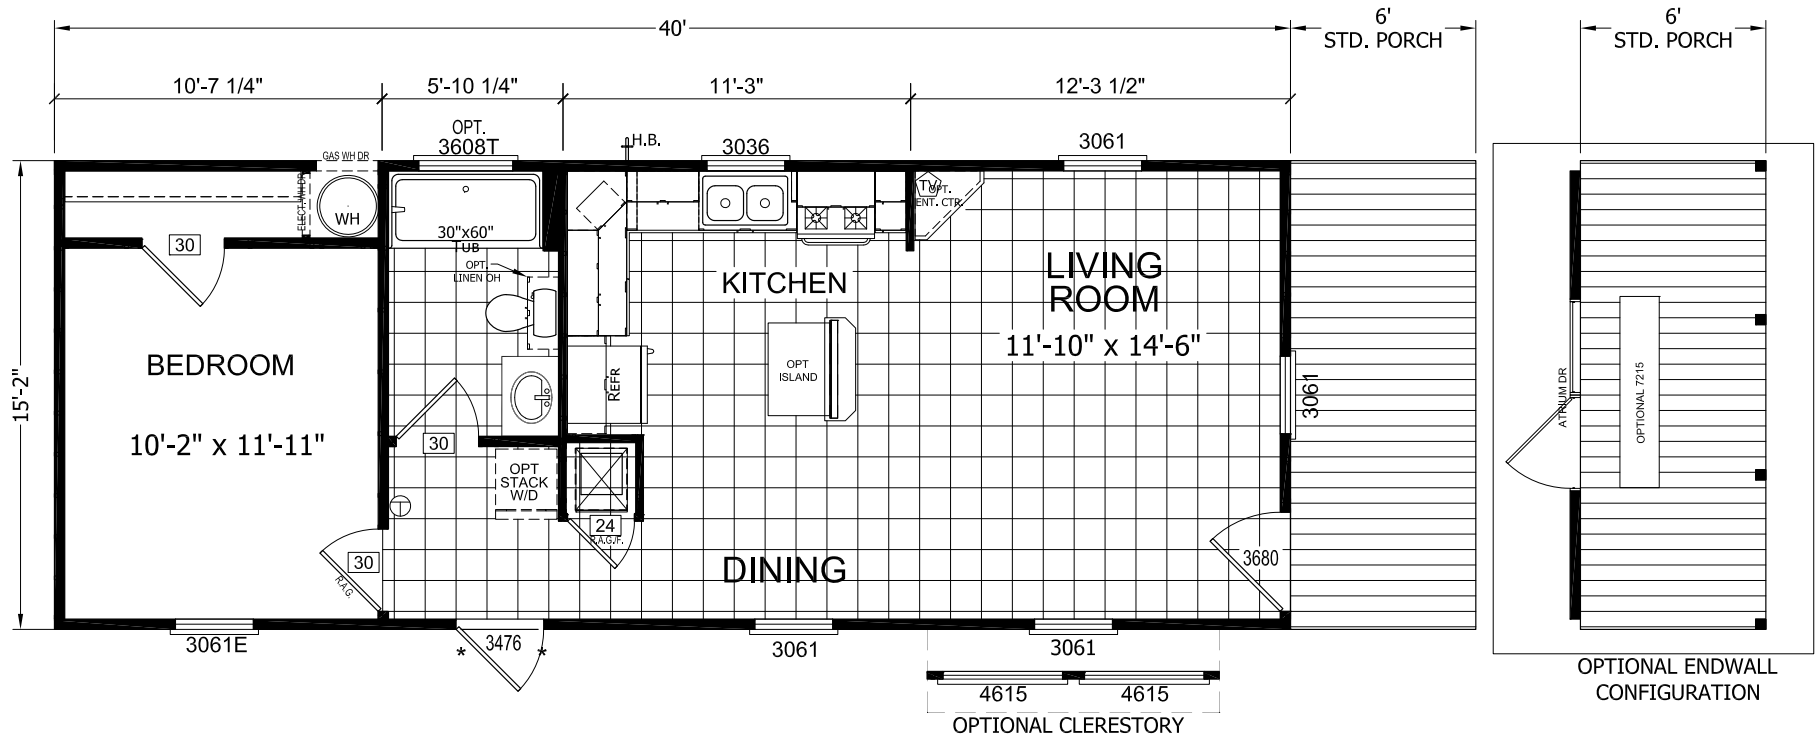

Sugartite

Innovation Series - Single Section

607 SQ. FT. (Approximate) 1 Bedroom, 1 Bath

Last Updated: 5-21-21

FACTORY SELECT HOMES
4890 W. Main St.
Farmington, NM 87401

FSMobileHomes.com | 1-800-750-8802

IMPORTANT: Alta Cima Corp reserves the right to modify, cancel or substitute products or features of this event at any time without prior notice or obligation. Pictures and other promotional materials are representative and may depict or contain floor plans, square footages, elevations, options, upgrades, extra design features, decorations, floor coverings, specialty light fixtures, custom paint and wall coverings, window treatments, landscaping, sound and alarm systems, furnishings, appliances, and other designer/decorator features and amenities that are not included as part of the home and/or may not be available at all locations. Home, pricing and community information is subject to change, and homes to prior sale, at any time without notice or obligation. ©2020 Alta Cima Corp. All rights reserved.