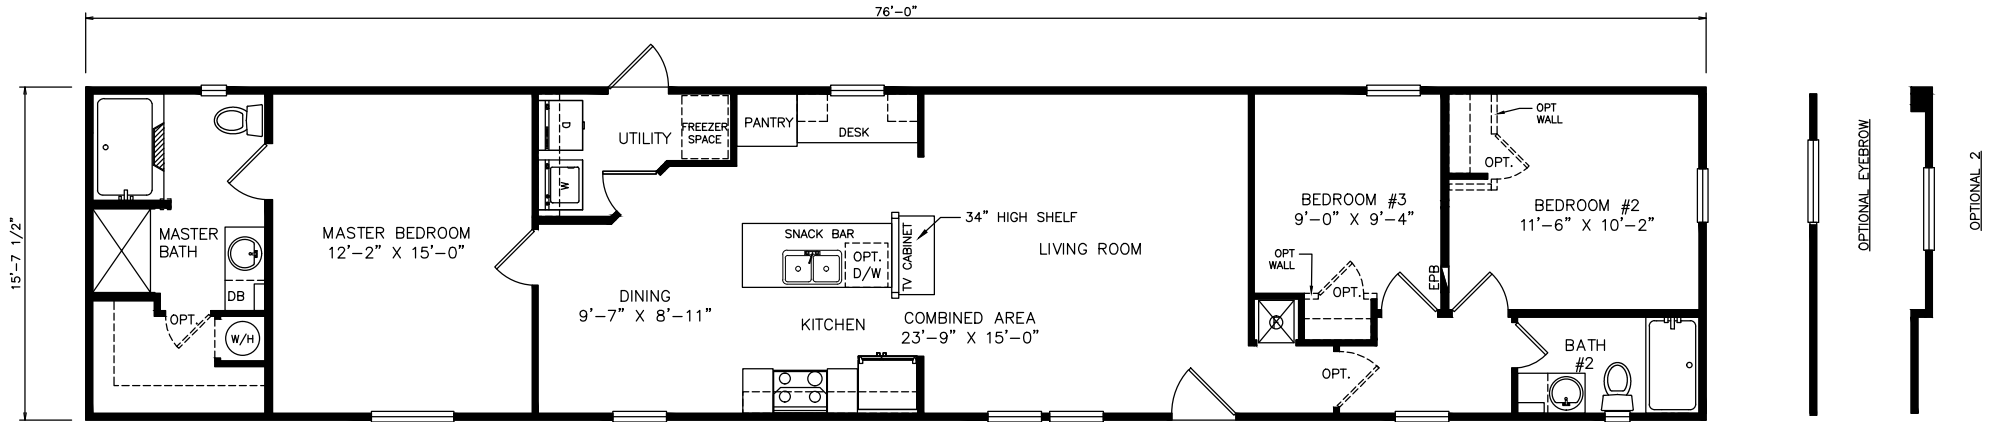

Stella

Heritage Series - Single Section

1,193 SQ. FT. (Approximate) 3 Bedrooms, 2 Baths

Last Updated: 7-7-21

FACTORY SELECT HOMES
4890 W. Main St.
Farmington, NM 87401

FSMobileHomes.com | 1-800-750-8802

IMPORTANT: Alta Cima Corp reserves the right to modify, cancel or substitute products or features of this event at any time without prior notice or obligation. Pictures and other promotional materials are representative and may depict or contain floor plans, square footages, elevations, options, upgrades, extra design features, decorations, floor coverings, specialty light fixtures, custom paint and wall coverings, window treatments, landscaping, sound and alarm systems, furnishings, appliances, and other designer/decorator features and amenities that are not included as part of the home and/or may not be available at all locations. Home, pricing and community information is subject to change, and homes to prior sale, at any time without notice or obligation. ©2020 Alta Cima Corp. All rights reserved.