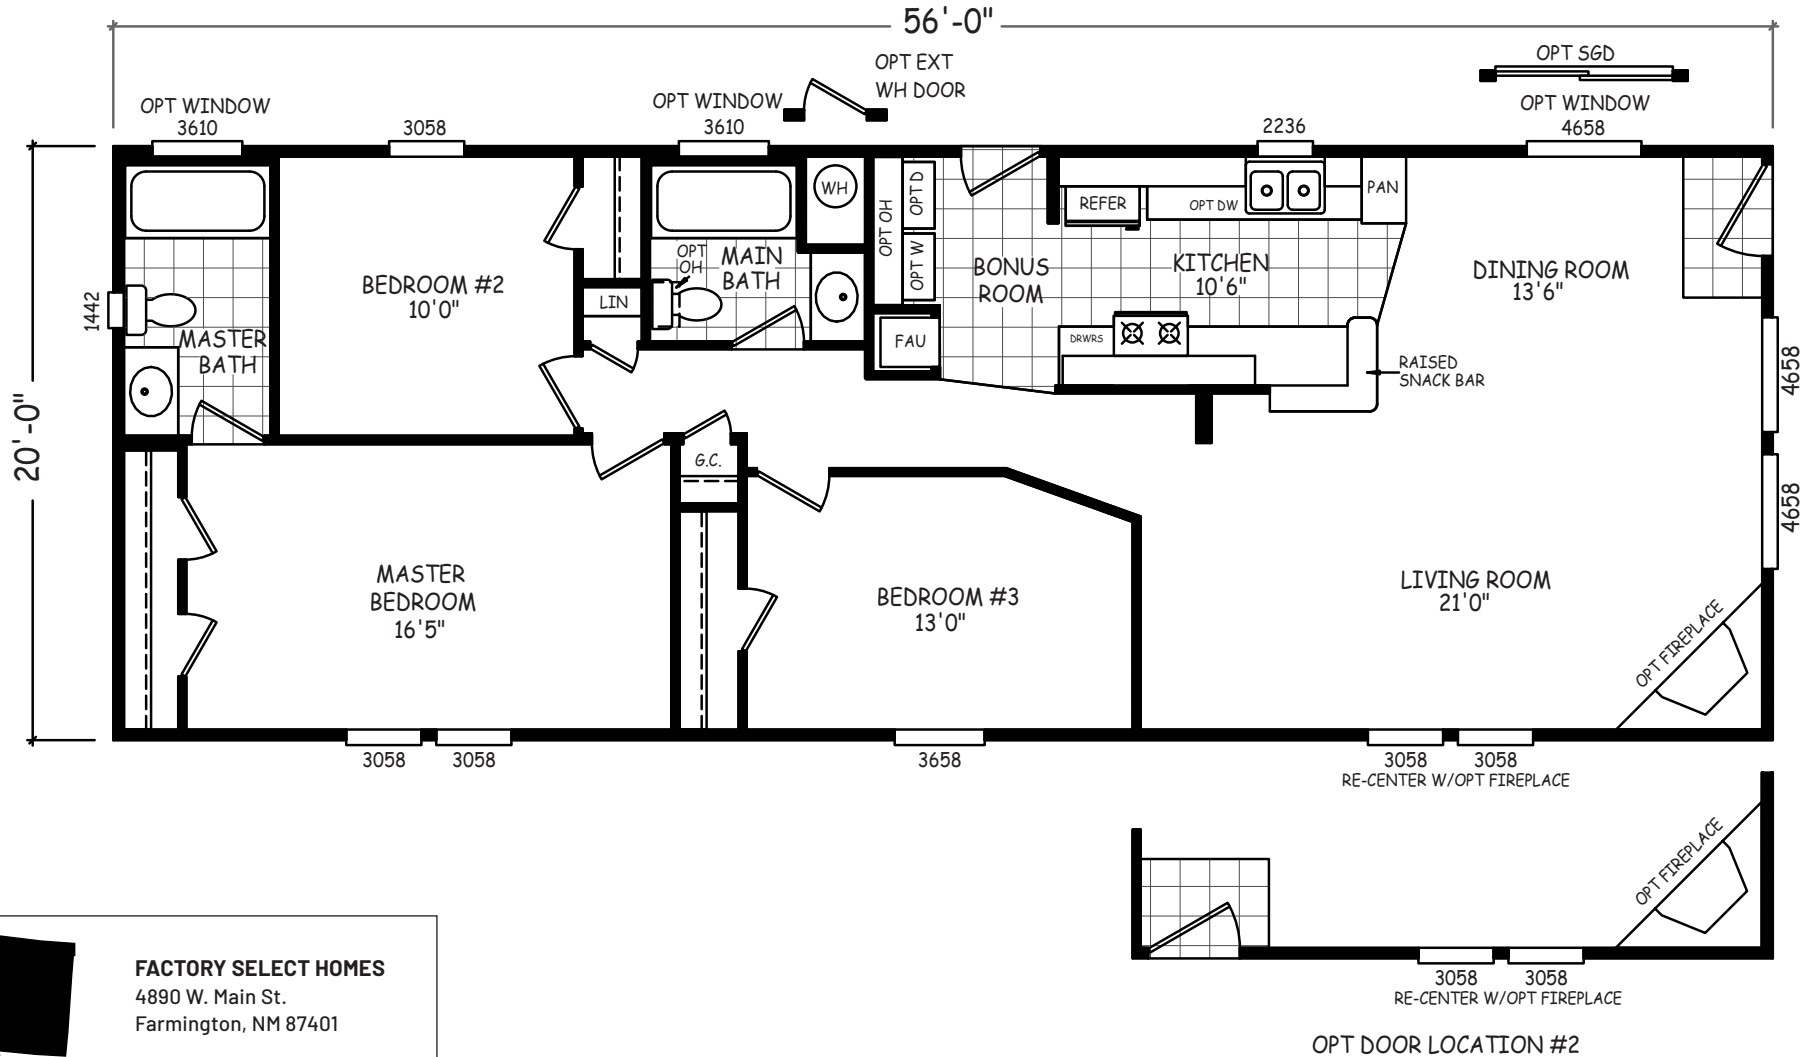

Stamford

GS Series

1,120 SQ. FT. (Approximate) 3 Bedrooms, 2 Baths

Last Updated: 11-19-20

FACTORY SELECT HOMES
4890 W. Main St.
Farmington, NM 87401

FSMobileHomes.com | 1-800-750-8802

IMPORTANT: Alta Cima Corp reserves the right to modify, cancel or substitute products or features of this event at any time without prior notice or obligation. Pictures and other promotional materials are representative and may depict or contain floor plans, square footages, elevations, options, upgrades, extra design features, decorations, floor coverings, specialty light fixtures, custom paint and wall coverings, window treatments, landscaping, sound and alarm systems, furnishings, appliances, and other designer/decorator features and amenities that are not included as part of the home and/or may not be available at all locations. Home, pricing and community information is subject to change, and homes to prior sale, at any time without notice or obligation. ©2020 Alta Cima Corp. All rights reserved.