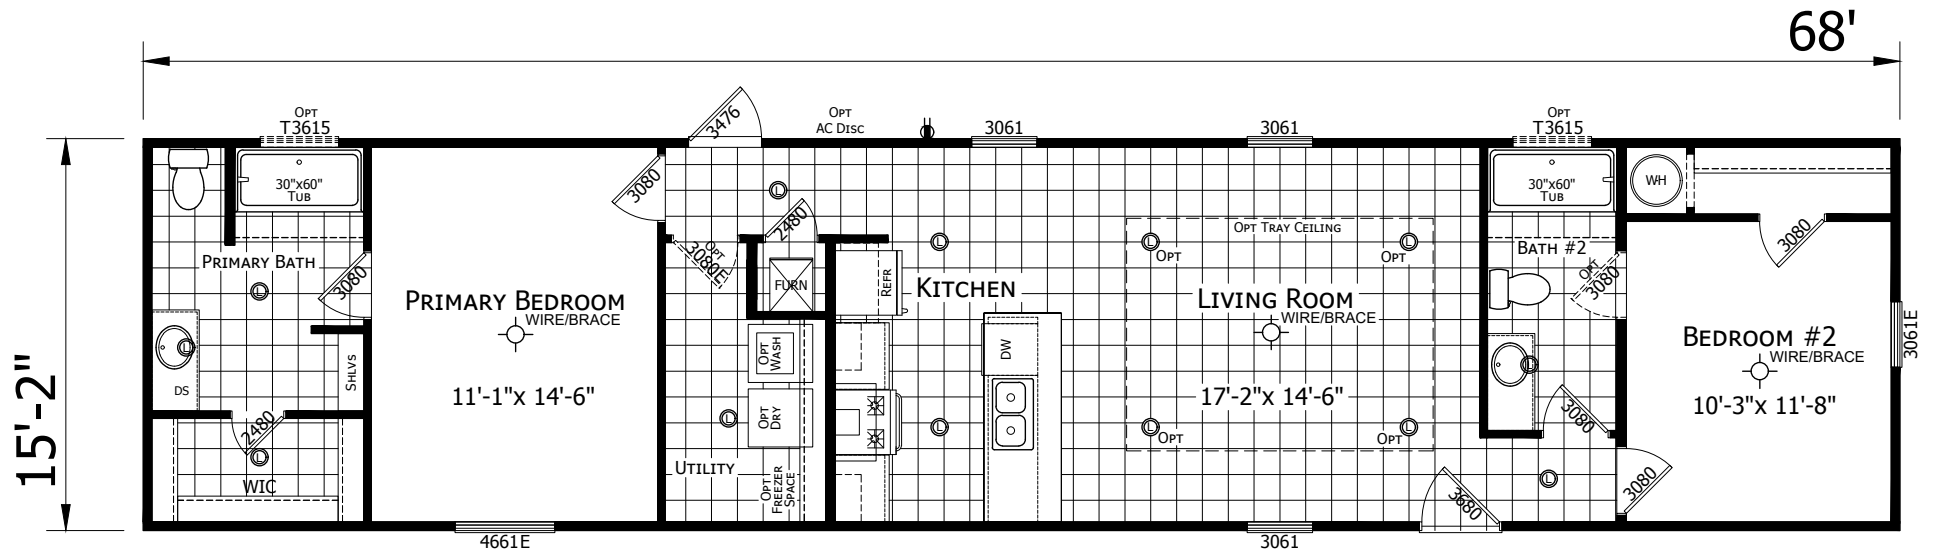

Southglen

Innovation Series - Single Section

1,031 SQ. FT. (Approximate) 2 Bedrooms, 2 Baths

Last Updated: 6-22-22

FACTORY SELECT HOMES
4890 W. Main St.
Farmington, NM 87401

FSMobileHomes.com | 1-800-750-8802