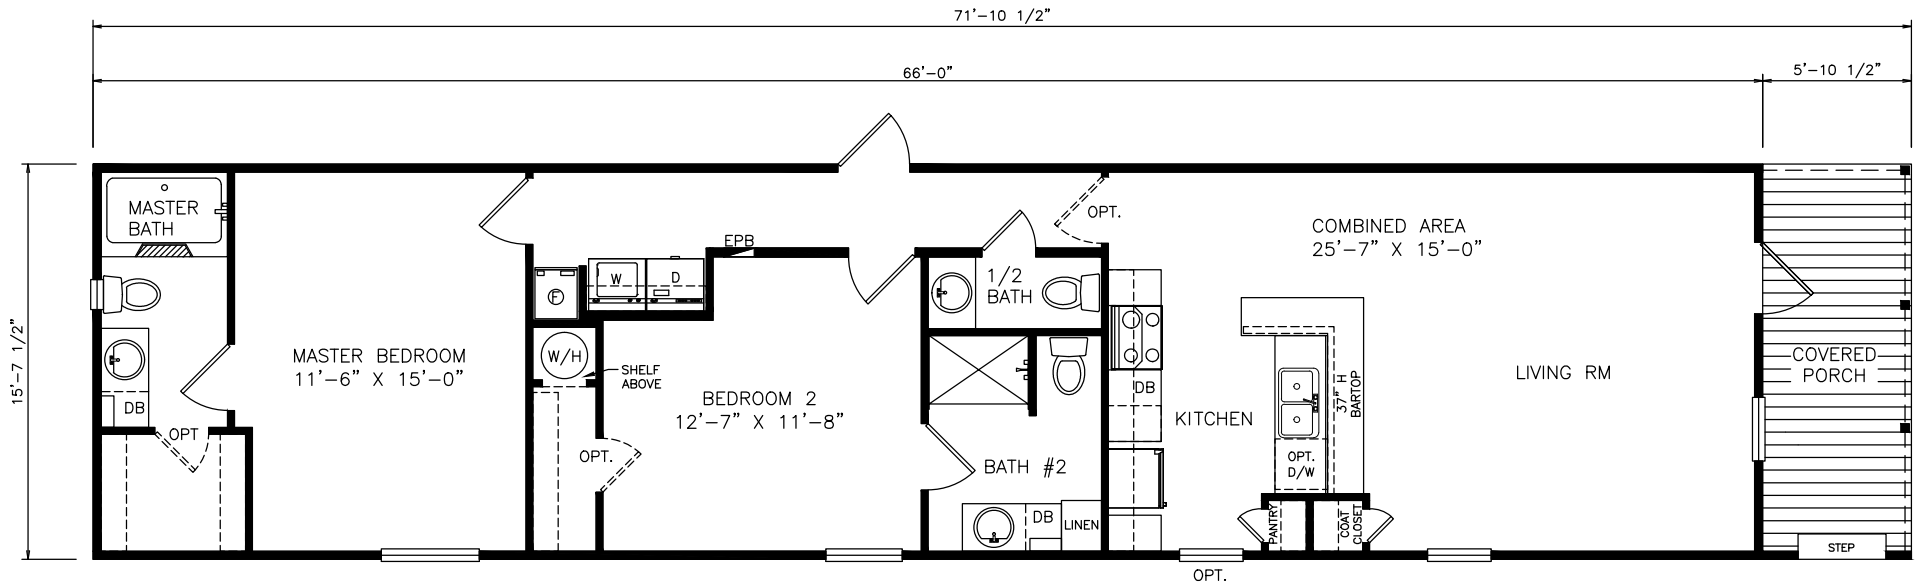

Shoshone

Heritage Series - Single Section

1,130 SQ. FT. (Approximate) 2 Bedrooms, 2.5 Baths

Last Updated: 7-7-21

FACTORY SELECT HOMES
4890 W. Main St.
Farmington, NM 87401

FSMobileHomes.com | 1-800-750-8802