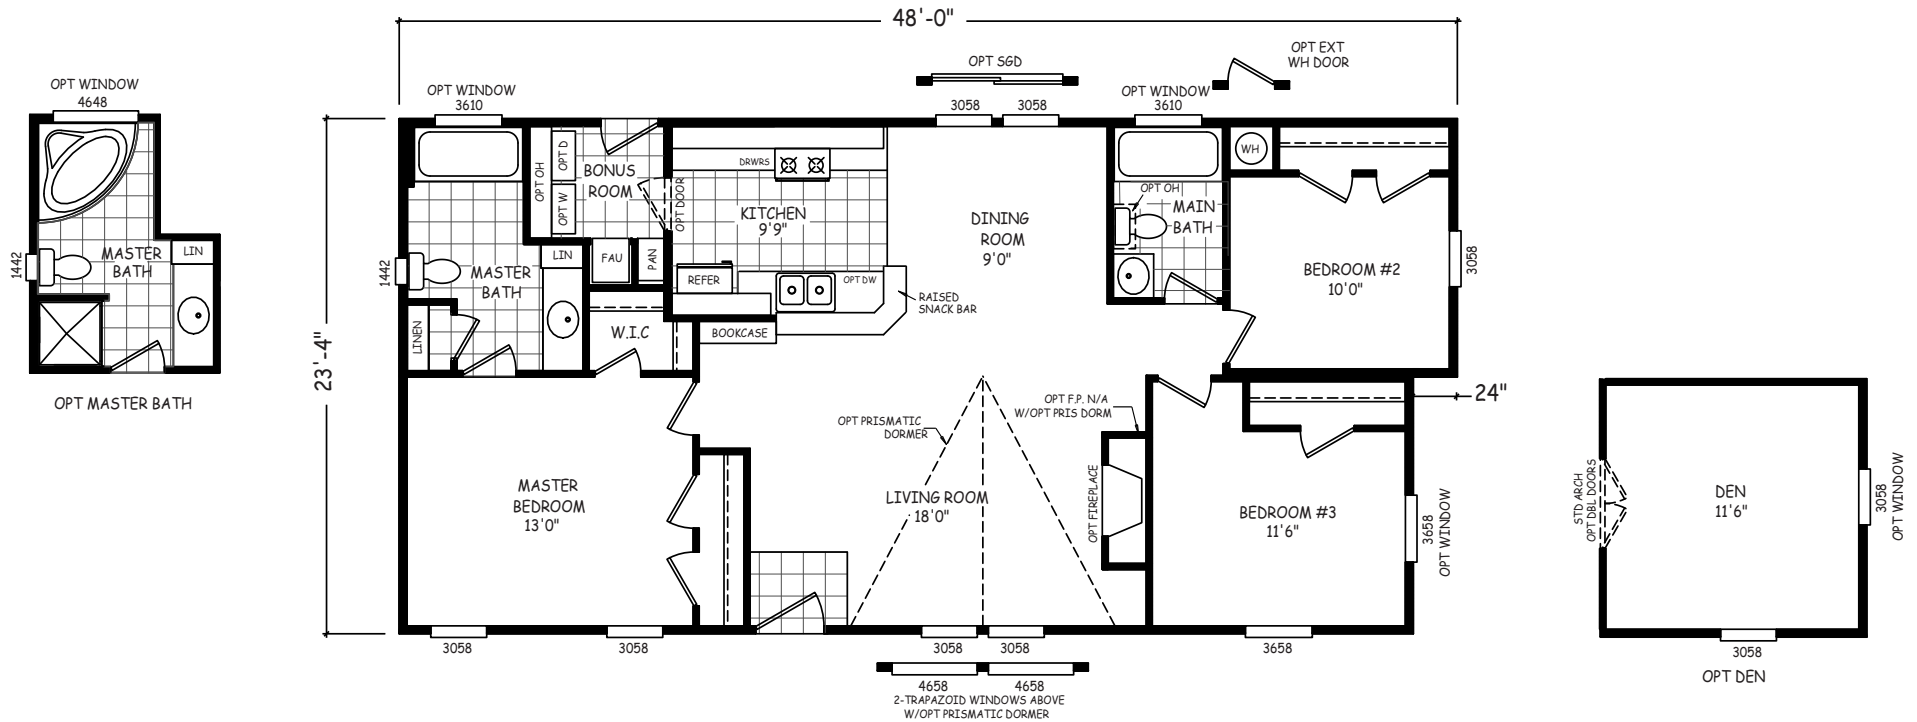

Shirley

GS Series

1,096 SQ. FT. (Approximate) 3 Bedrooms, 2 Baths

Last Updated: 11-19-20

FACTORY SELECT HOMES
4890 W. Main St.
Farmington, NM 87401

FSMobileHomes.com | 1-800-750-8802

IMPORTANT: Alta Cima Corp reserves the right to modify, cancel or substitute products or features of this event at any time without prior notice or obligation. Pictures and other promotional materials are representative and may depict or contain floor plans, square footages, elevations, options, upgrades, extra design features, decorations, floor coverings, specialty light fixtures, custom paint and wall coverings, window treatments, landscaping, sound and alarm systems, furnishings, appliances, and other designer/decorator features and amenities that are not included as part of the home and/or may not be available at all locations. Home, pricing and community information is subject to change, and homes to prior sale, at any time without notice or obligation. ©2020 Alta Cima Corp. All rights reserved.