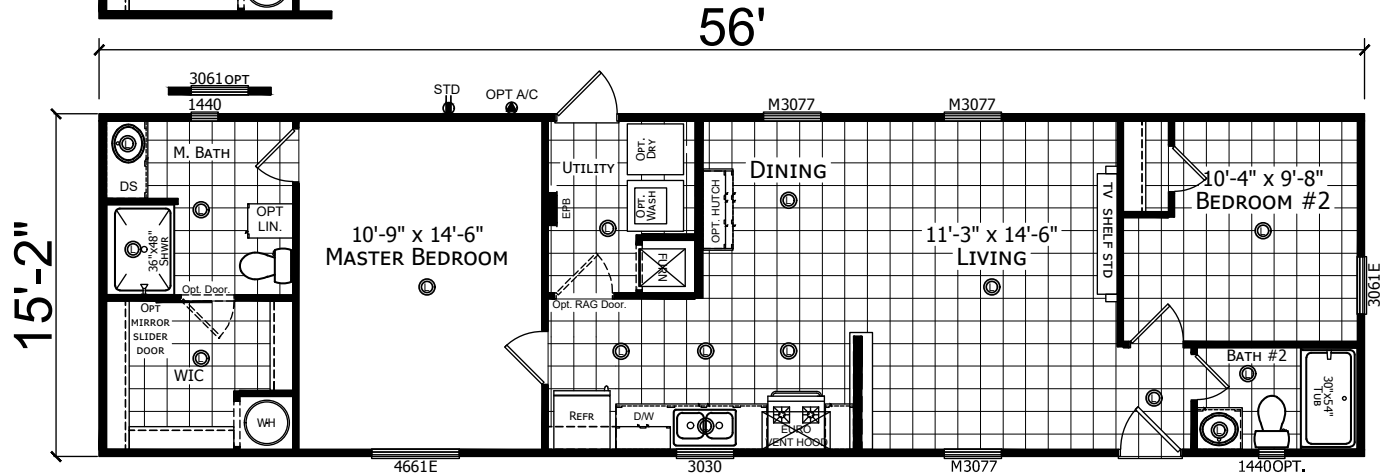

Scarboro

Select Series - Single Section by Champion Homes | Burleson, TX

849 SQ. FT. (Approximate) 2 Bedroom, 2 Bath

Last Updated: 6-14-21

OPTIONAL GLAMOUR BATH

OPTIONAL 48"X60" SHOWER

FACTORY SELECT HOMES
4890 W. Main St.
Farmington, NM 87401