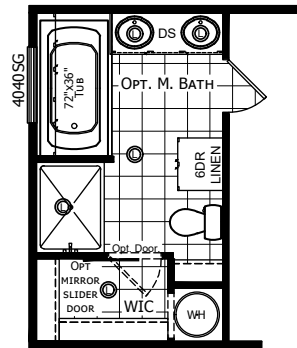

Scarboro

Select Series - Single Section by Champion Homes | Burleson, TX

849 SQ. FT. (Approximate) 2 Bedroom, 2 Bath

Last Updated: 6-14-21

OPTIONAL GLAMOUR BATH

OPTIONAL 48"X60" SHOWER

FACTORY SELECT HOMES
4890 W. Main St.
Farmington, NM 87401