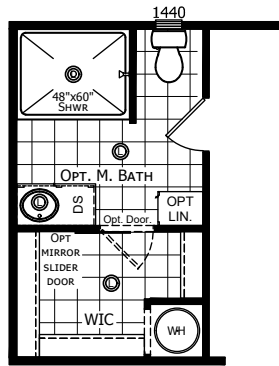

Scarboro

Select Series - Single Section by Champion Homes | Burleson, TX

849 SQ. FT. (Approximate) 2 Bedroom, 2 Bath

Last Updated: 6-14-21

OPTIONAL GLAMOUR BATH

OPTIONAL 48"X60" SHOWER

FACTORY SELECT HOMES
4890 W. Main St.
Farmington, NM 87401