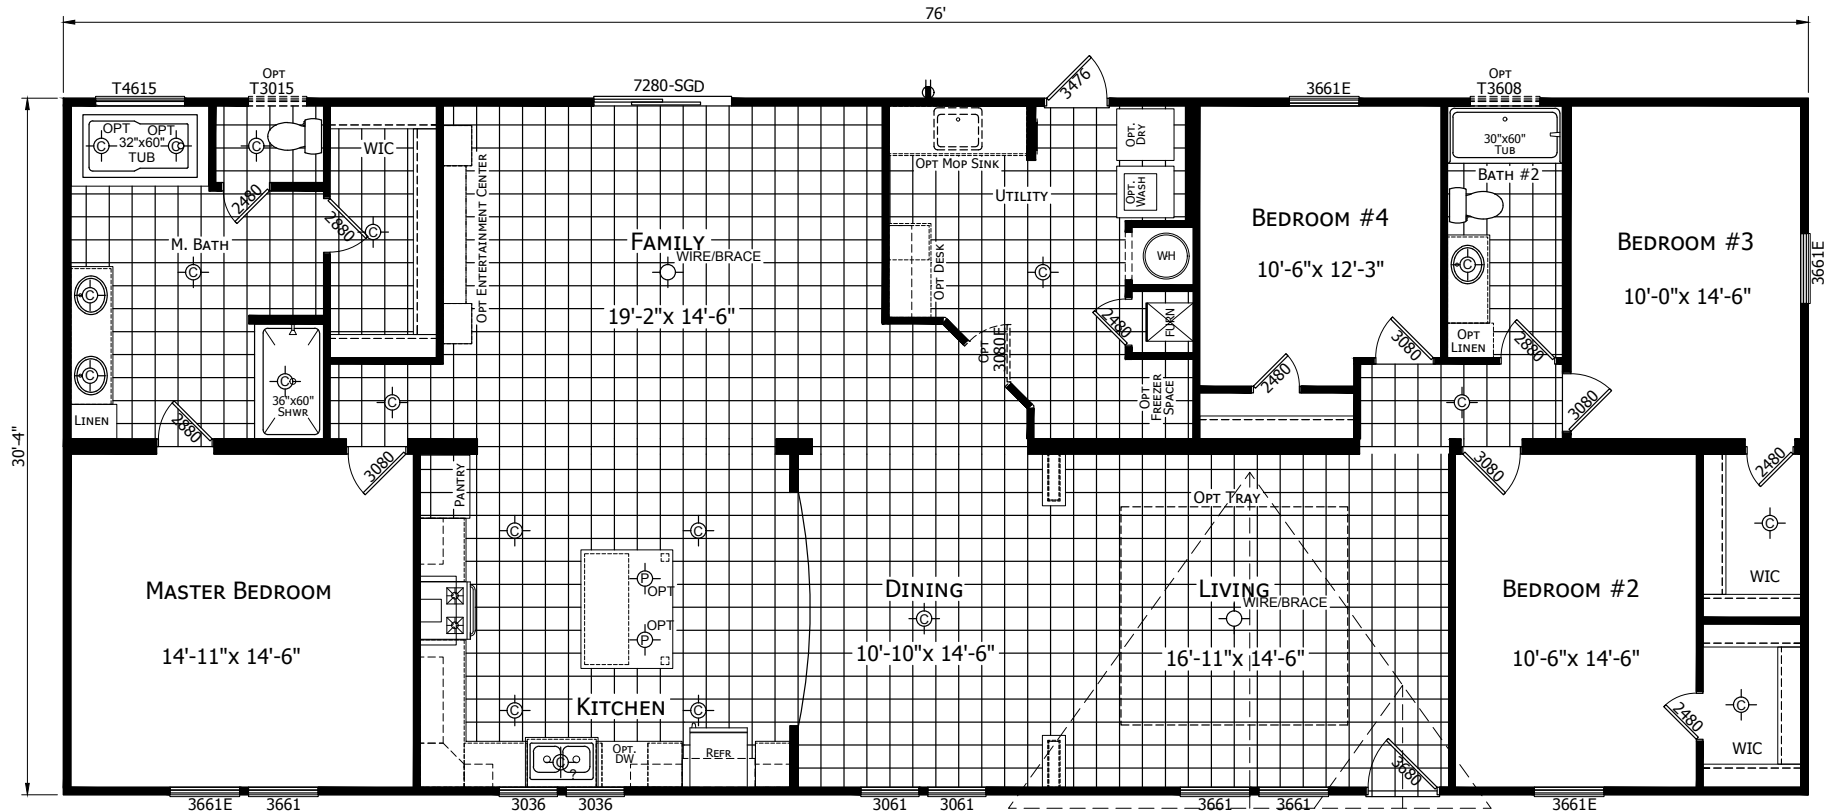

Sandia

Innovation Series - Multi Section

2,305 SQ. FT. (Approximate) 4 Bedrooms, 2 Baths

Last Updated: 5-25-21

FACTORY SELECT HOMES

4890 W. Main St.
Farmington, NM 87401

FSMobileHomes.com | 1-800-750-8802

IMPORTANT: Alta Cima Corp reserves the right to modify, cancel or substitute products or features of this event at any time without prior notice or obligation. Pictures and other promotional materials are representative and may depict or contain floor plans, square footages, elevations, options, upgrades, extra design features, decorations, floor coverings, specialty light fixtures, custom paint and wall coverings, window treatments, landscaping, sound and alarm systems, furnishings, appliances, and other designer/decorator features and amenities that are not included as part of the home and/or may not be available at all locations. Home, pricing and community information is subject to change, and homes to prior sale, at any time without notice or obligation. ©2020 Alta Cima Corp. All rights reserved.