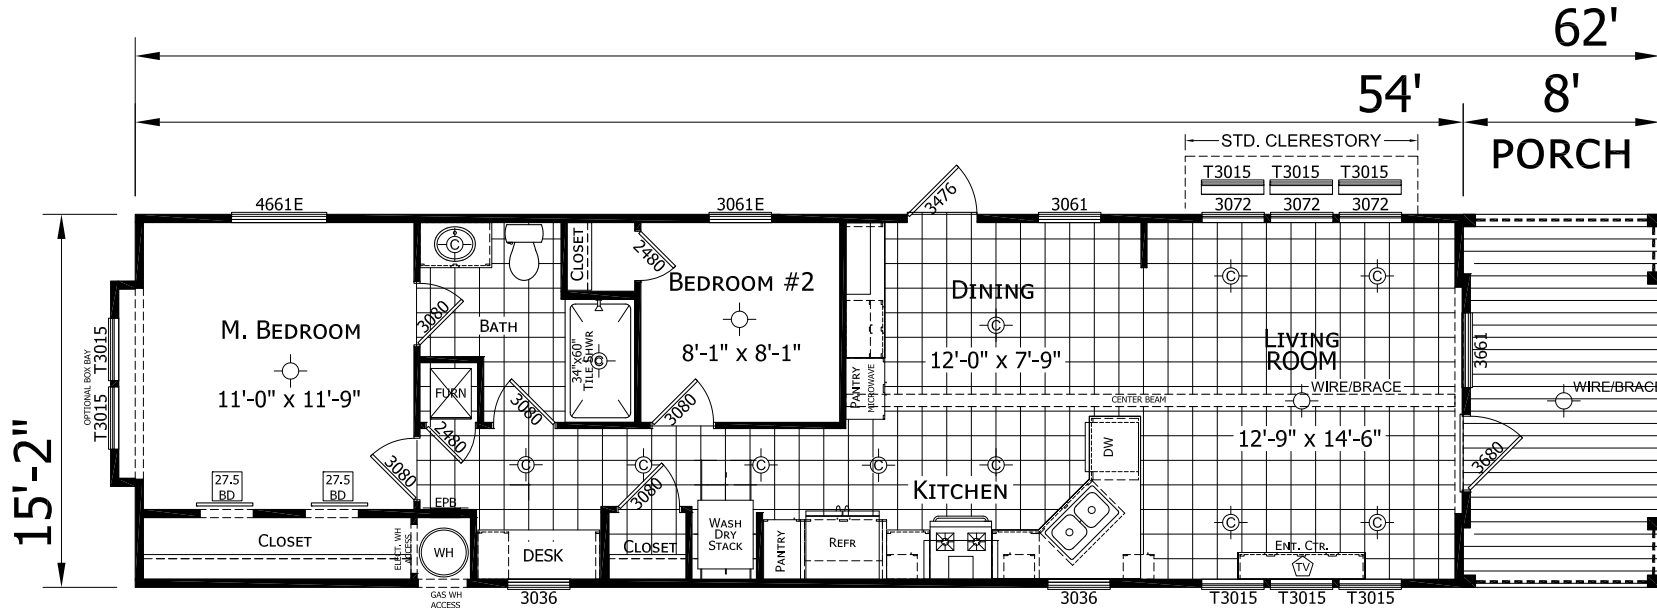

# Rosalie

Diamond Series

819 SQ. FT. (Approximate) 2 Bedrooms, 1 Bath

Last Updated: 5-21-21

**FACTORY SELECT HOMES**  
 4890 W. Main St.  
 Farmington, NM 87401

**FSMobileHomes.com | 1-800-750-8802**

**IMPORTANT:** Alta Cima Corp reserves the right to modify, cancel or substitute products or features of this event at any time without prior notice or obligation. Pictures and other promotional materials are representative and may depict or contain floor plans, square footages, elevations, options, upgrades, extra design features, decorations, floor coverings, specialty light fixtures, custom paint and wall coverings, window treatments, landscaping, sound and alarm systems, furnishings, appliances, and other designer/decorator features and amenities that are not included as part of the home and/or may not be available at all locations. Home, pricing and community information is subject to change, and homes to prior sale, at any time without notice or obligation. ©2020 Alta Cima Corp. All rights reserved.