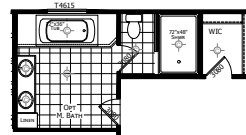

# Reeves

Innovation Series - Multi Section

2,305 SQ. FT. (Approximate) 4 Bedrooms, 3 Baths

Last Updated: 7-19-21

**FACTORY SELECT HOMES**  
4890 W. Main St.  
Farmington, NM 87401

**FSMobileHomes.com | 1-800-750-8802**