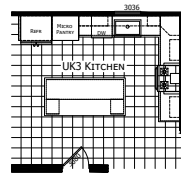

# Reeves

Innovation Series - Multi Section

2,305 SQ. FT. (Approximate) 4 Bedrooms, 3 Baths

Last Updated: 7-19-21

**FACTORY SELECT HOMES**  
4890 W. Main St.  
Farmington, NM 87401

**FSMobileHomes.com | 1-800-750-8802**