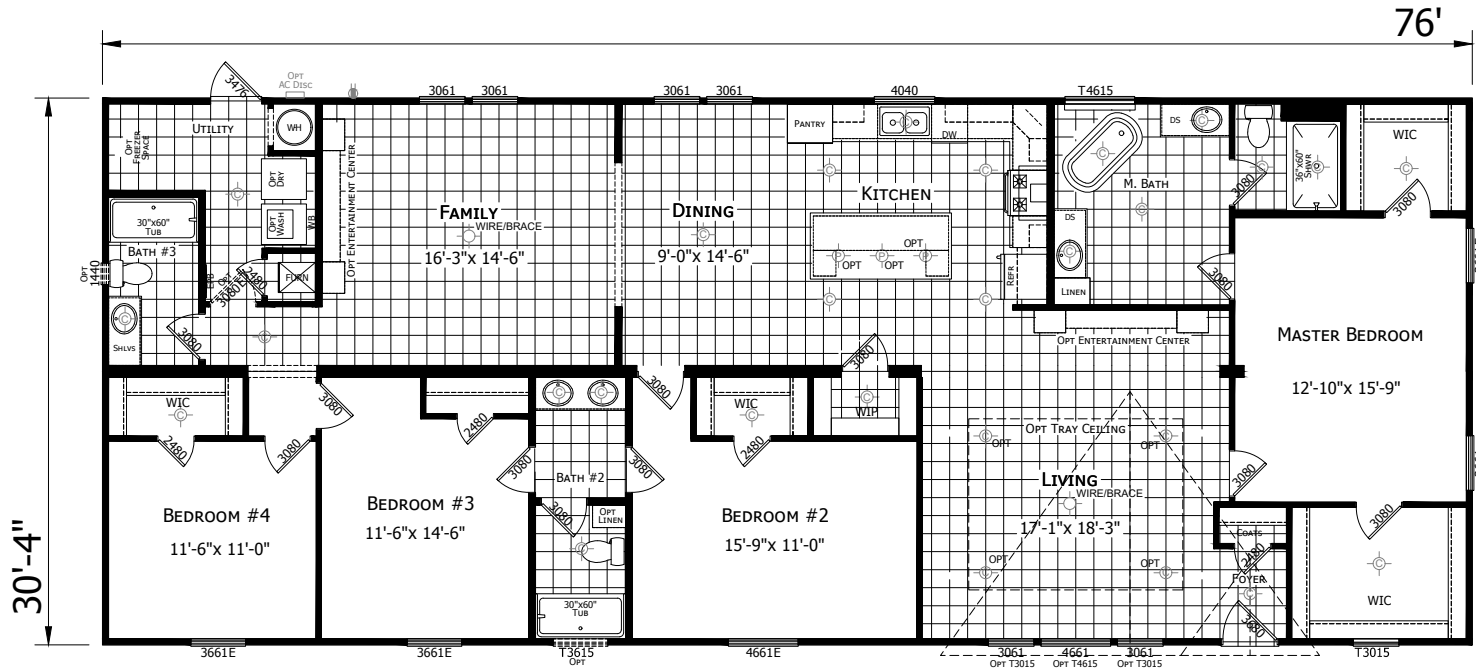

# Reeves

Innovation Series - Multi Section

2,305 SQ. FT. (Approximate) 4 Bedrooms, 3 Baths

Last Updated: 7-19-21

**FACTORY SELECT HOMES**  
4890 W. Main St.  
Farmington, NM 87401

**FSMobileHomes.com | 1-800-750-8802**