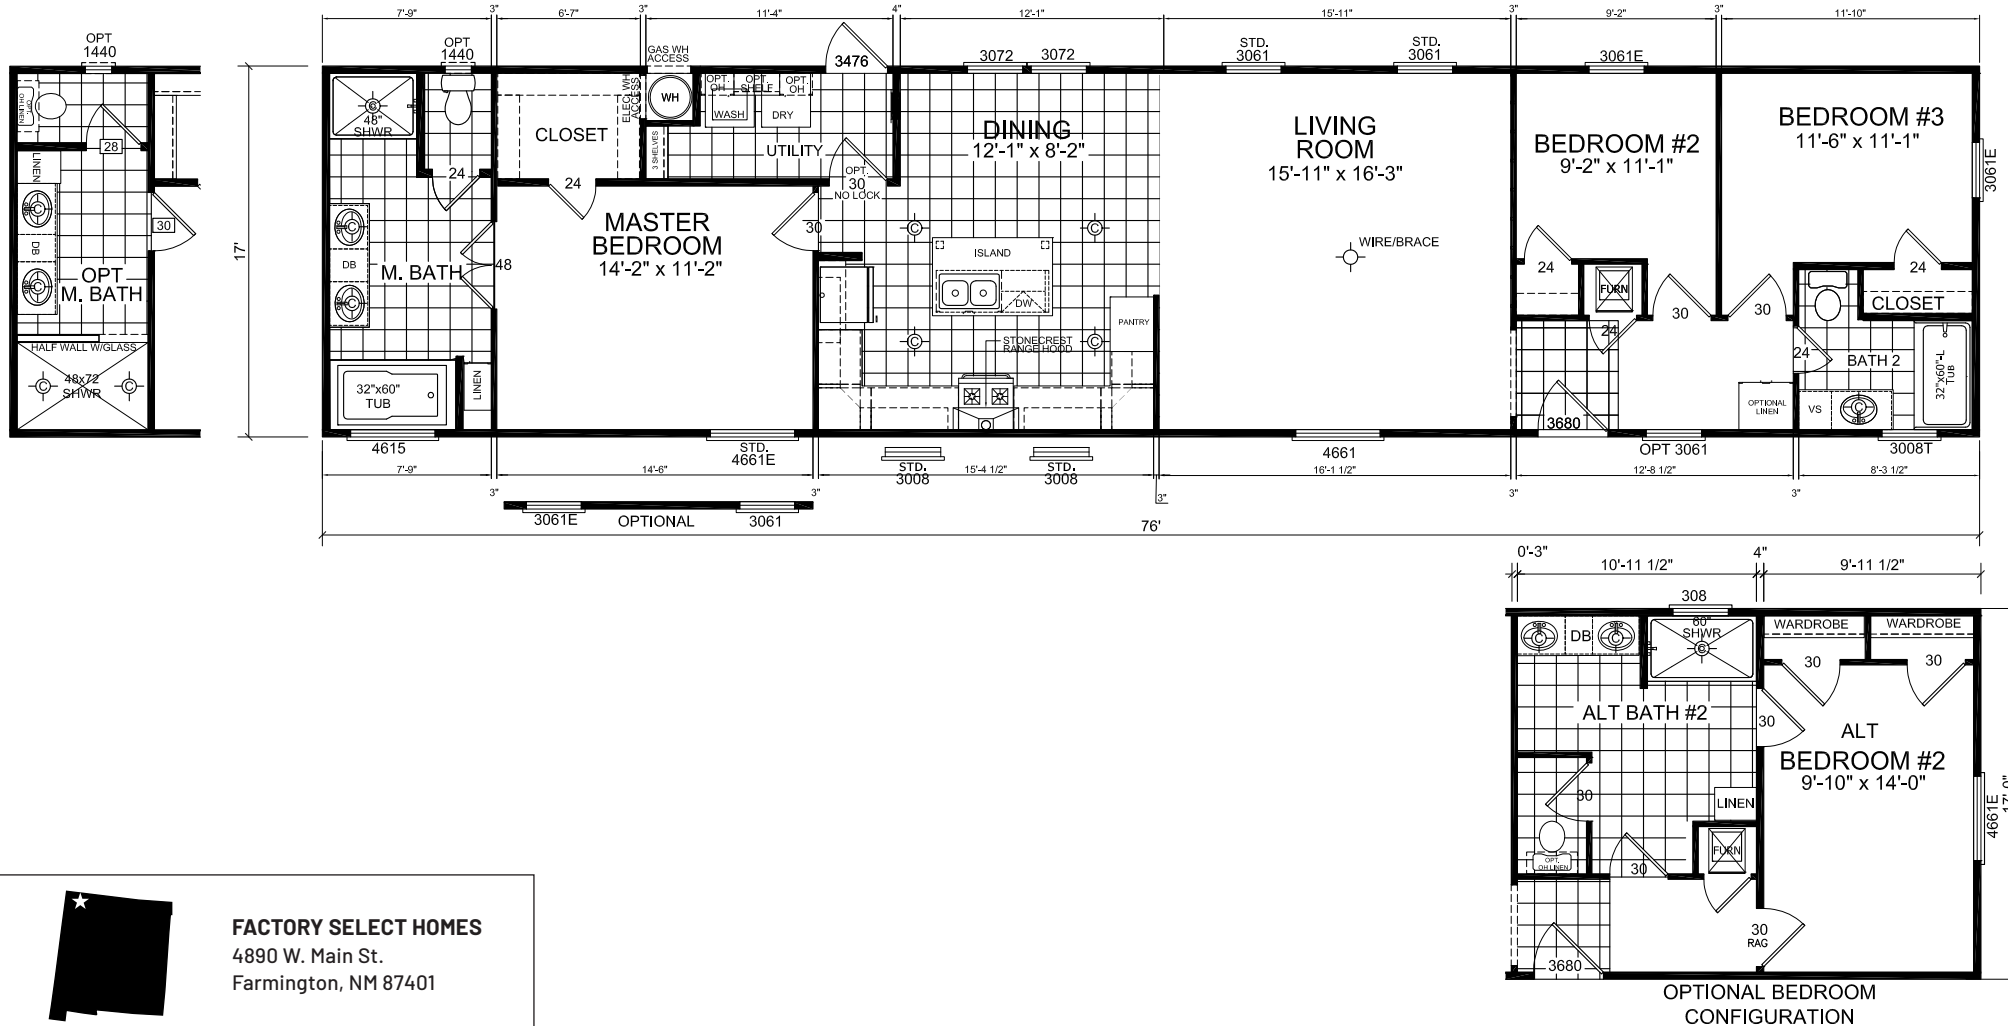

# Ragle

Innovation Series - Single Section

1,292 SQ. FT. (Approximate) 3 Bedrooms, 2 Baths

Last Updated: 5-21-21

**FACTORY SELECT HOMES**

4890 W. Main St.  
Farmington, NM 87401

FSMmobileHomes.com | 1-800-750-8802