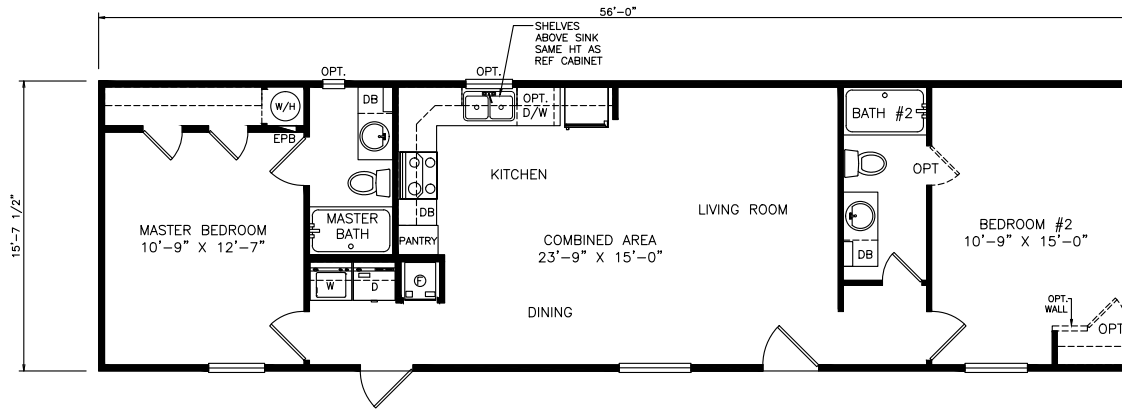

Quince

Heritage Series - Single Section

880 SQ. FT. (Approximate) 2 Bedrooms, 2 Baths

Last Updated: 7-7-21

OPTIONAL SHOWER

OPTIONAL DOOR

OPTIONAL

OPTIONAL SHOWER

FACTORY SELECT HOMES
4890 W. Main St.
Farmington, NM 87401

FSMobileHomes.com | 1-800-750-8802

IMPORTANT: Alta Cima Corp reserves the right to modify, cancel or substitute products or features of this event at any time without prior notice or obligation. Pictures and other promotional materials are representative and may depict or contain floor plans, square footages, elevations, options, upgrades, extra design features, decorations, floor coverings, specialty light fixtures, custom paint and wall coverings, window treatments, landscaping, sound and alarm systems, furnishings, appliances, and other designer/decorator features and amenities that are not included as part of the home and/or may not be available at all locations. Home, pricing and community information is subject to change, and homes to prior sale, at any time without notice or obligation. ©2020 Alta Cima Corp. All rights reserved.