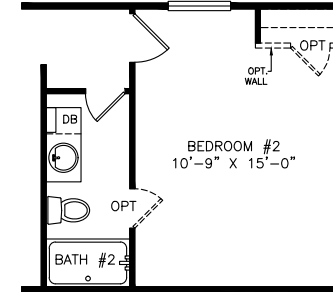

Quince

Heritage Series - Single Section

880 SQ. FT. (Approximate) 2 Bedrooms, 2 Baths

Last Updated: 7-7-21

OPTIONAL SHOWER

OPTIONAL DOOR

OPTIONAL

OPTIONAL SHOWER