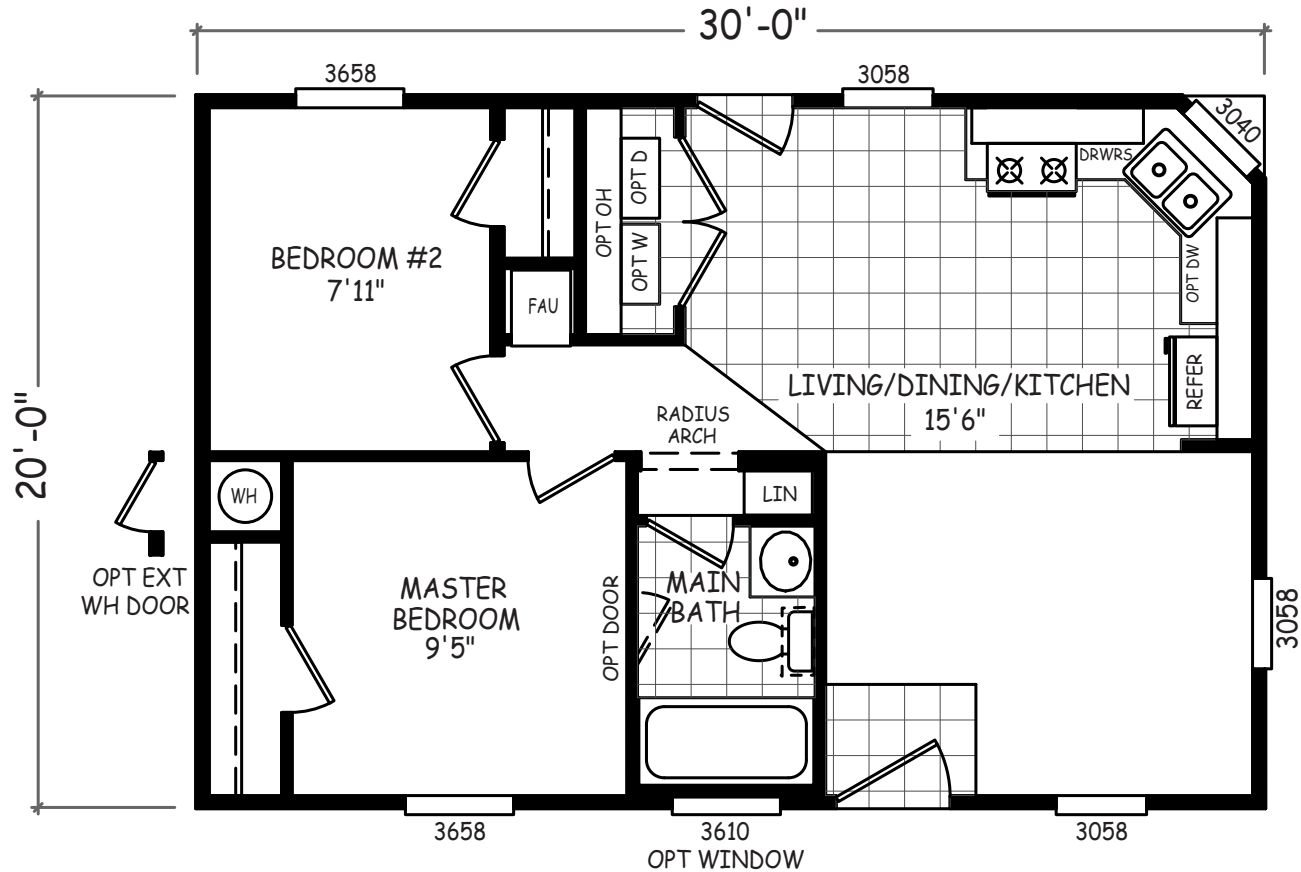

# Poma

GS Series

598 SQ. FT. (Approximate) 2 Bedrooms, 1 Bath

Last Updated: 11-19-20

**FACTORY SELECT HOMES**  
4890 W. Main St.  
Farmington, NM 87401

**FSMobileHomes.com | 1-800-750-8802**

**IMPORTANT:** Alta Cima Corp reserves the right to modify, cancel or substitute products or features of this event at any time without prior notice or obligation. Pictures and other promotional materials are representative and may depict or contain floor plans, square footages, elevations, options, upgrades, extra design features, decorations, floor coverings, specialty light fixtures, custom paint and wall coverings, window treatments, landscaping, sound and alarm systems, furnishings, appliances, and other designer/decorator features and amenities that are not included as part of the home and/or may not be available at all locations. Home, pricing and community information is subject to change, and homes to prior sale, at any time without notice or obligation. ©2020 Alta Cima Corp. All rights reserved.