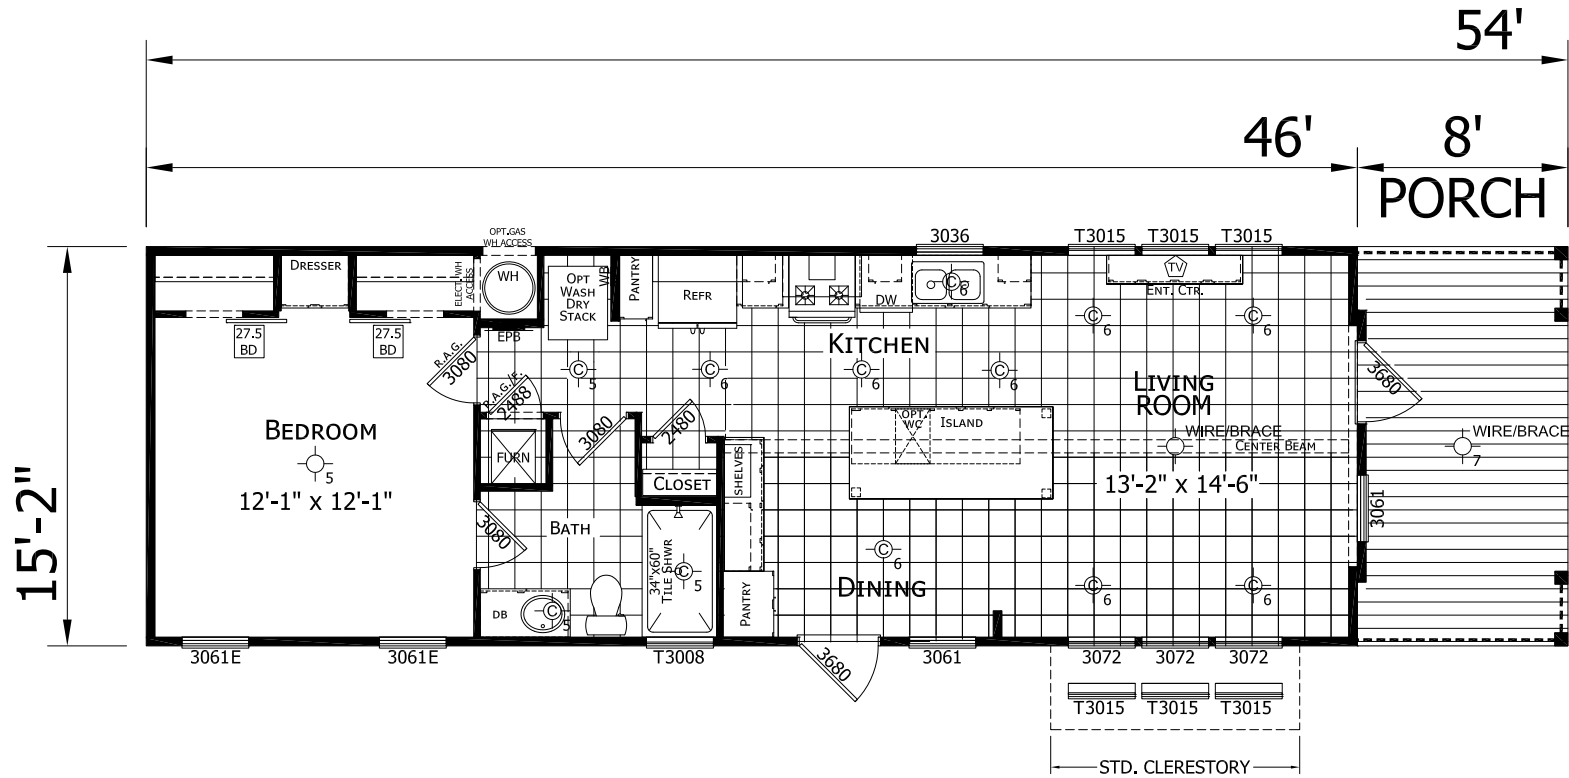

Piedra

Diamond Series

698 SQ. FT. (Approximate) 1 Bedroom, 1 Bath

Last Updated: 5-21-21

FACTORY SELECT HOMES
4890 W. Main St.
Farmington, NM 87401

FSMmobileHomes.com | 1-800-750-8802

IMPORTANT: Alta Cima Corp reserves the right to modify, cancel or substitute products or features of this event at any time without prior notice or obligation. Pictures and other promotional materials are representative and may depict or contain floor plans, square footages, elevations, options, upgrades, extra design features, decorations, floor coverings, specialty light fixtures, custom paint and wall coverings, window treatments, landscaping, sound and alarm systems, furnishings, appliances, and other designer/decorator features and amenities that are not included as part of the home and/or may not be available at all locations. Home, pricing and community information is subject to change, and homes to prior sale, at any time without notice or obligation. ©2020 Alta Cima Corp. All rights reserved.