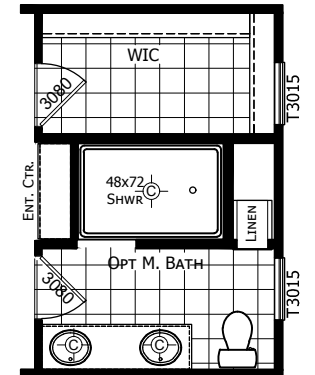

# Percha

Innovation Series - Single Section

1,153 SQ. FT. (Approximate) 3 Bedrooms, 2 Baths

Last Updated: 5-21-21

**FACTORY SELECT HOMES**  
4890 W. Main St.  
Farmington, NM 87401

**FSMobileHomes.com | 1-800-750-8802**