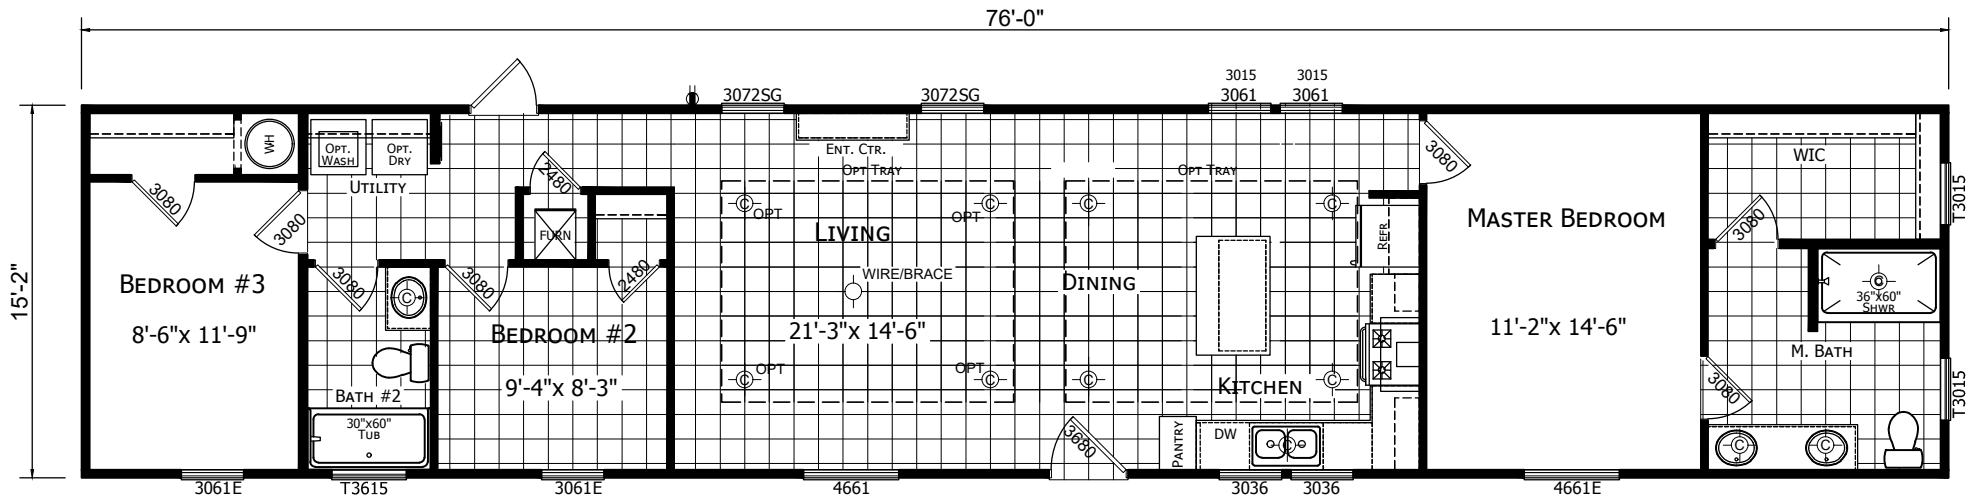

# Percha

Innovation Series - Single Section

1,153 SQ. FT. (Approximate) 3 Bedrooms, 2 Baths

Last Updated: 5-21-21

**FACTORY SELECT HOMES**  
4890 W. Main St.  
Farmington, NM 87401

**FSMobileHomes.com | 1-800-750-8802**