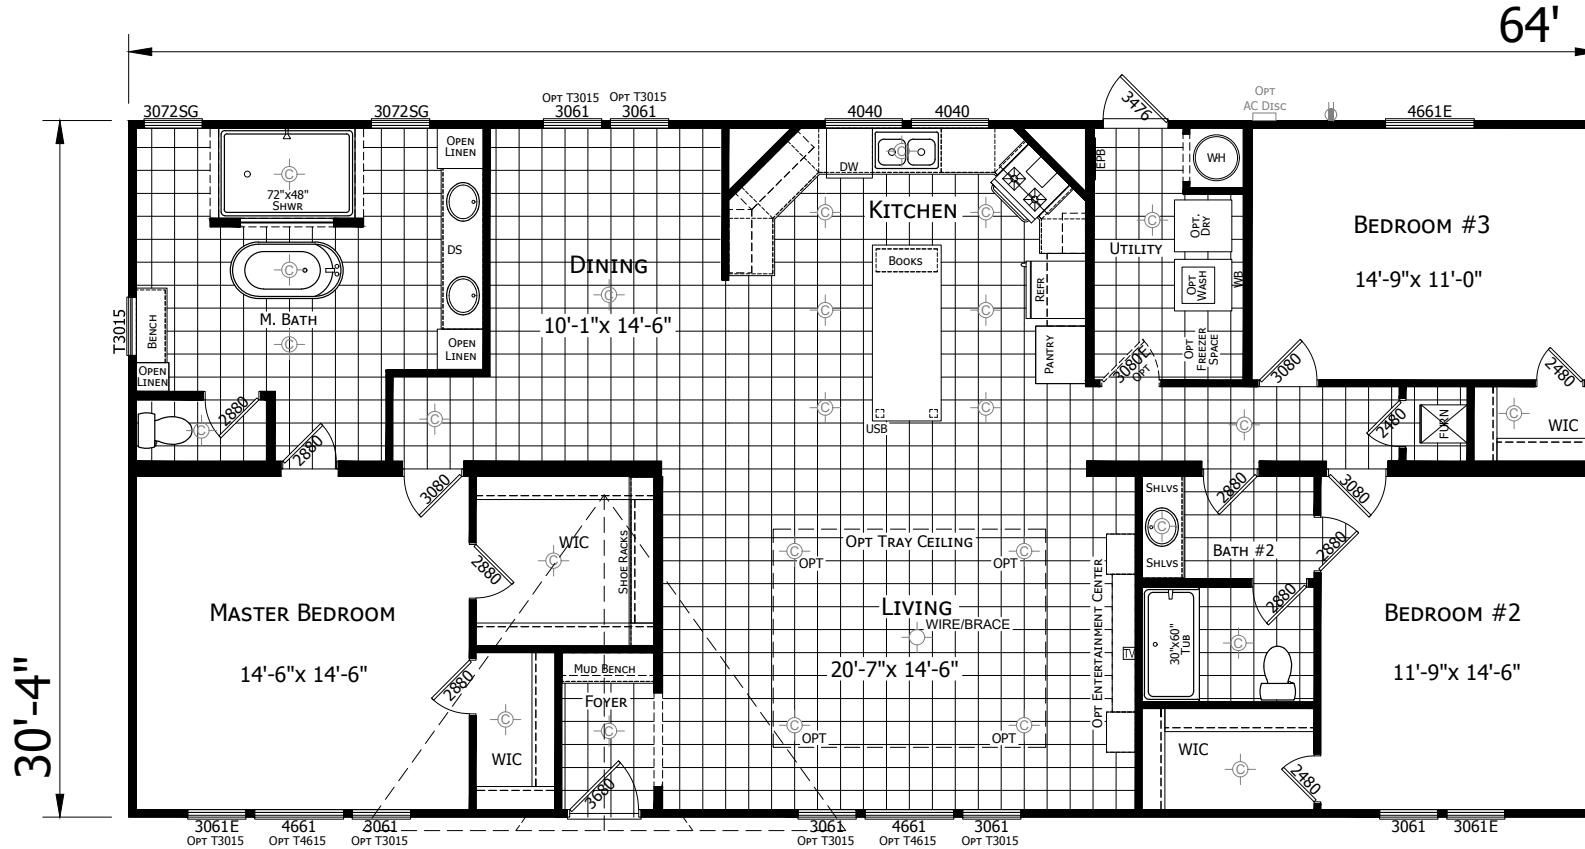

Murray

Innovation Series - Multi Section

1,941 SQ. FT. (Approximate) 3 Bedrooms, 2 Baths

Last Updated: 5-24-21

FACTORY SELECT HOMES
4890 W. Main St.
Farmington, NM 87401

FSMobileHomes.com | 1-800-750-8802

IMPORTANT: Alta Cima Corp reserves the right to modify, cancel or substitute products or features of this event at any time without prior notice or obligation. Pictures and other promotional materials are representative and may depict or contain floor plans, square footages, elevations, options, upgrades, extra design features, decorations, floor coverings, specialty light fixtures, custom paint and wall coverings, window treatments, landscaping, sound and alarm systems, furnishings, appliances, and other designer/decorator features and amenities that are not included as part of the home and/or may not be available at all locations. Home, pricing and community information is subject to change, and homes to prior sale, at any time without notice or obligation. ©2020 Alta Cima Corp. All rights reserved.