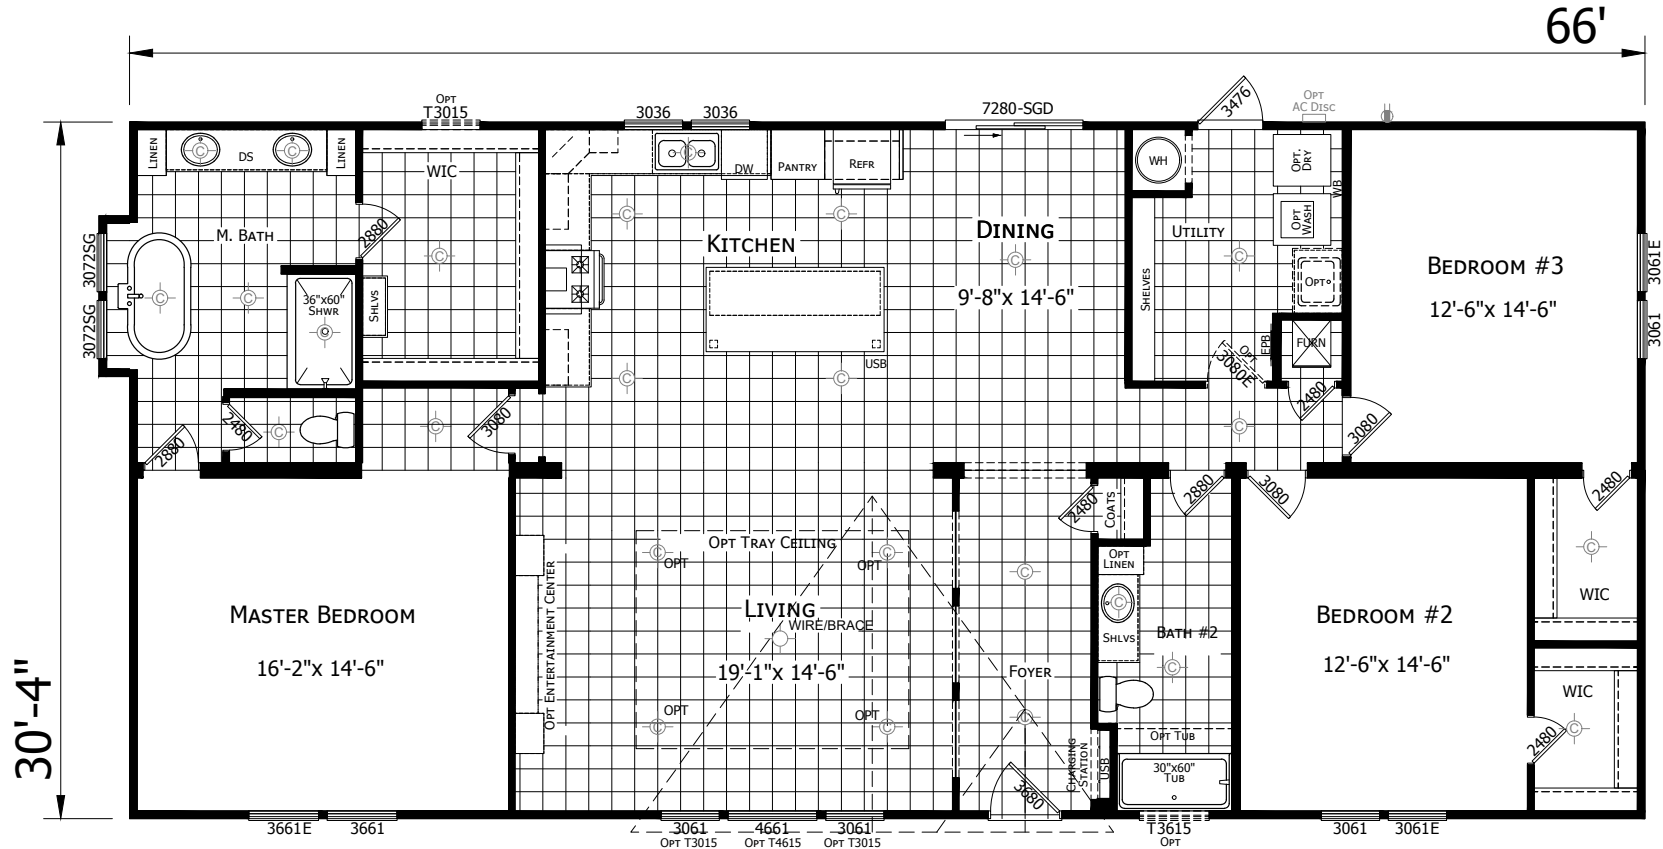

# McPhee

Innovation Series - Multi Section

2,002 SQ. FT. (Approximate) 3 Bedrooms, 2 Baths

Last Updated: 5-24-21

**FACTORY SELECT HOMES**  
4890 W. Main St.  
Farmington, NM 87401

**FSMobileHomes.com | 1-800-750-8802**