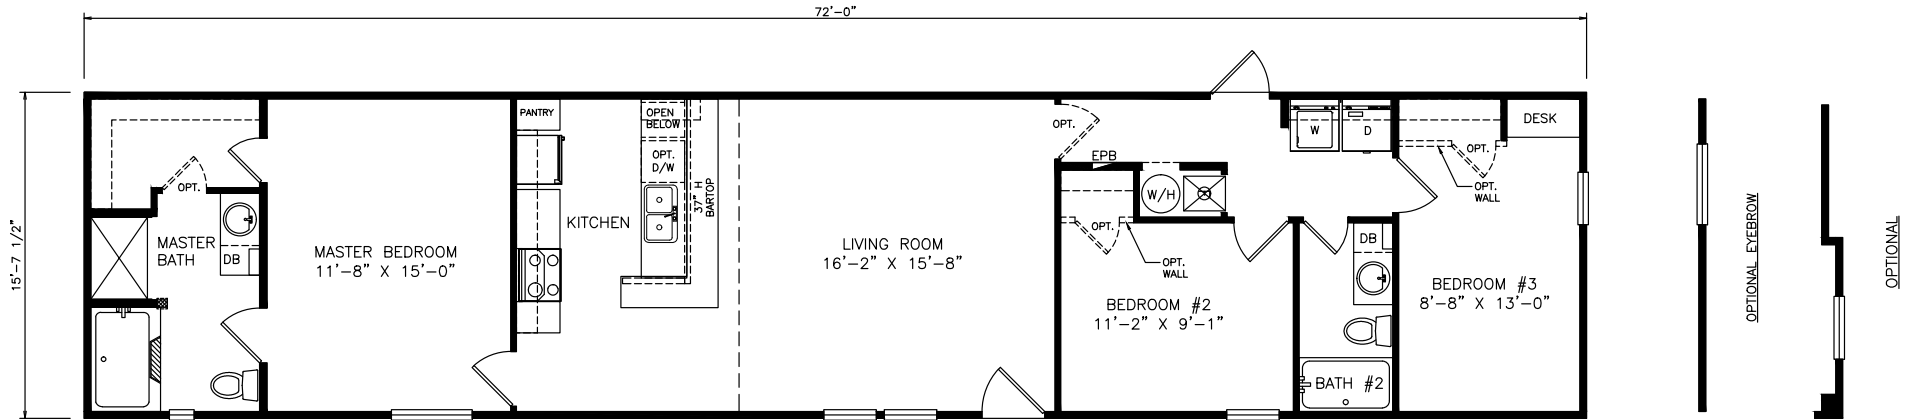

McElmo

Heritage Series - Single Section

1,130 SQ. FT. (Approximate) 3 Bedrooms, 2 Baths

Last Updated: 7-7-21

FACTORY SELECT HOMES
4890 W. Main St.
Farmington, NM 87401

FSMobileHomes.com | 1-800-750-8802

IMPORTANT: Alta Cima Corp reserves the right to modify, cancel or substitute products or features of this event at any time without prior notice or obligation. Pictures and other promotional materials are representative and may depict or contain floor plans, square footages, elevations, options, upgrades, extra design features, decorations, floor coverings, specialty light fixtures, custom paint and wall coverings, window treatments, landscaping, sound and alarm systems, furnishings, appliances, and other designer/decorator features and amenities that are not included as part of the home and/or may not be available at all locations. Home, pricing and community information is subject to change, and homes to prior sale, at any time without notice or obligation. ©2020 Alta Cima Corp. All rights reserved.