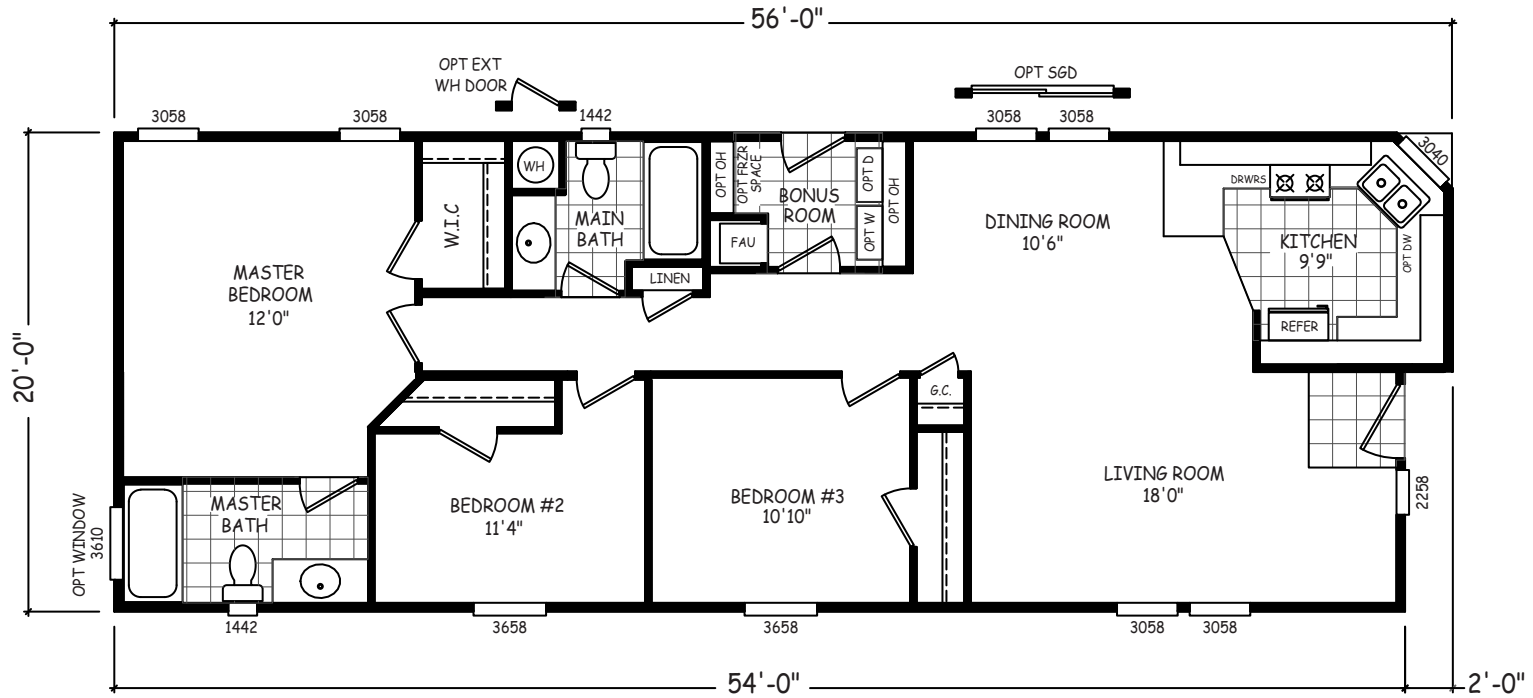

Mackedia

GS Series

1,097 SQ. FT. (Approximate) 3 Bedrooms, 2 Baths

Last Updated: 11-19-20

FACTORY SELECT HOMES
4890 W. Main St.
Farmington, NM 87401

FSMobileHomes.com | 1-800-750-8802

IMPORTANT: Alta Cima Corp reserves the right to modify, cancel or substitute products or features of this event at any time without prior notice or obligation. Pictures and other promotional materials are representative and may depict or contain floor plans, square footages, elevations, options, upgrades, extra design features, decorations, floor coverings, specialty light fixtures, custom paint and wall coverings, window treatments, landscaping, sound and alarm systems, furnishings, appliances, and other designer/decorator features and amenities that are not included as part of the home and/or may not be available at all locations. Home, pricing and community information is subject to change, and homes to prior sale, at any time without notice or obligation. ©2020 Alta Cima Corp. All rights reserved.