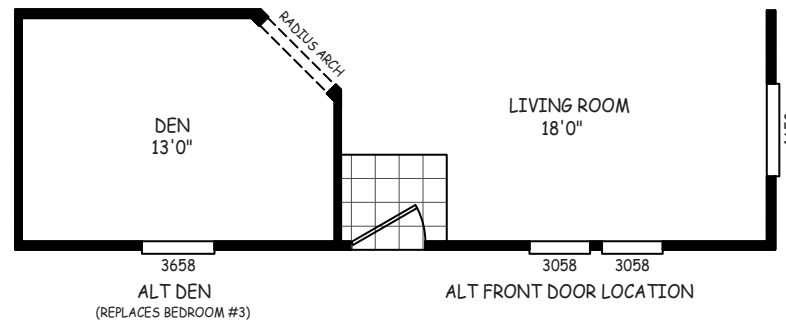

Mackedia

GS Series

1,097 SQ. FT. (Approximate) 3 Bedrooms, 2 Baths

Last Updated: 11-19-20

FACTORY SELECT HOMES
4890 W. Main St.
Farmington, NM 87401

FSMobileHomes.com | 1-800-750-8802

IMPORTANT: Alta Cima Corp reserves the right to modify, cancel or substitute products or features of this event at any time without prior notice or obligation. Pictures and other promotional materials are representative and may depict or contain floor plans, square footages, elevations, options, upgrades, extra design features, decorations, floor coverings, specialty light fixtures, custom paint and wall coverings, window treatments, landscaping, sound and alarm systems, furnishings, appliances, and other designer/decorator features and amenities that are not included as part of the home and/or may not be available at all locations. Home, pricing and community information is subject to change, and homes to prior sale, at any time without notice or obligation. ©2020 Alta Cima Corp. All rights reserved.