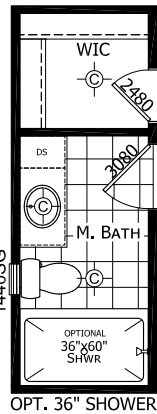

Leasburg

Innovation Series - Single Section

840 SQ. FT. (Approximate) 2 Bedrooms, 2 Baths

Last Updated: 5-21-21

56'

15'-2"

FACTORY SELECT HOMES
4890 W. Main St.
Farmington, NM 87401

FSMobileHomes.com | 1-800-750-8802