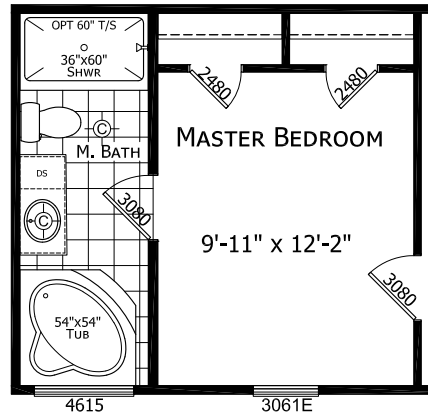

Leasburg

Innovation Series - Single Section

840 SQ. FT. (Approximate) 2 Bedrooms, 2 Baths

Last Updated: 5-21-21

56'

15'-2"

FACTORY SELECT HOMES
4890 W. Main St.
Farmington, NM 87401

FSMobileHomes.com | 1-800-750-8802