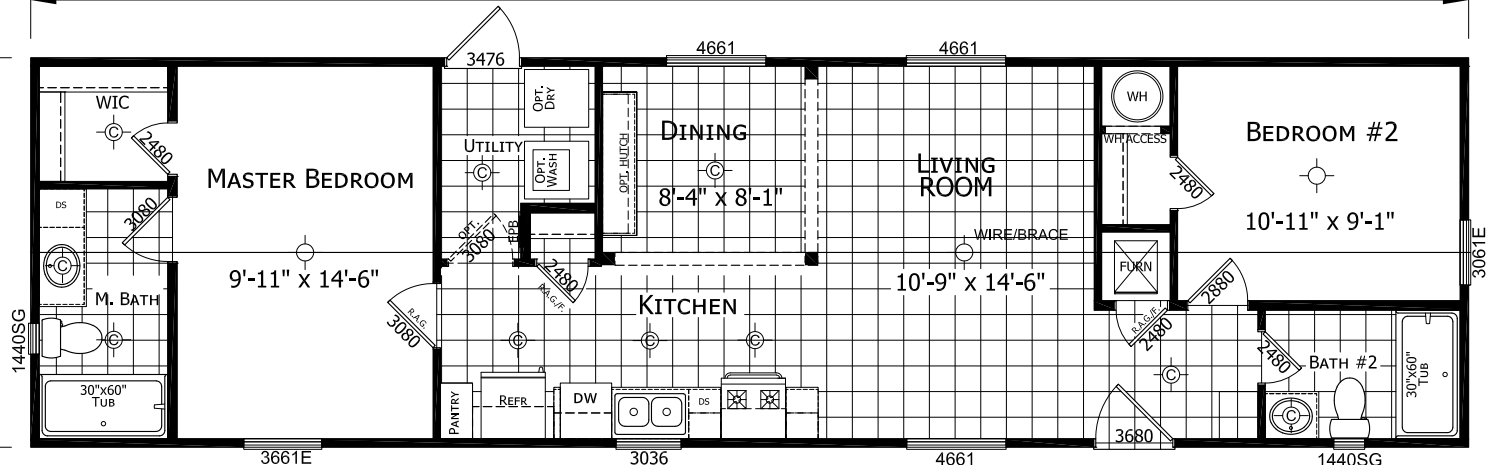

Leasburg

Innovation Series - Single Section

840 SQ. FT. (Approximate) 2 Bedrooms, 2 Baths

Last Updated: 5-21-21

56'

15'-2"

FACTORY SELECT HOMES
4890 W. Main St.
Farmington, NM 87401

FSMobileHomes.com | 1-800-750-8802