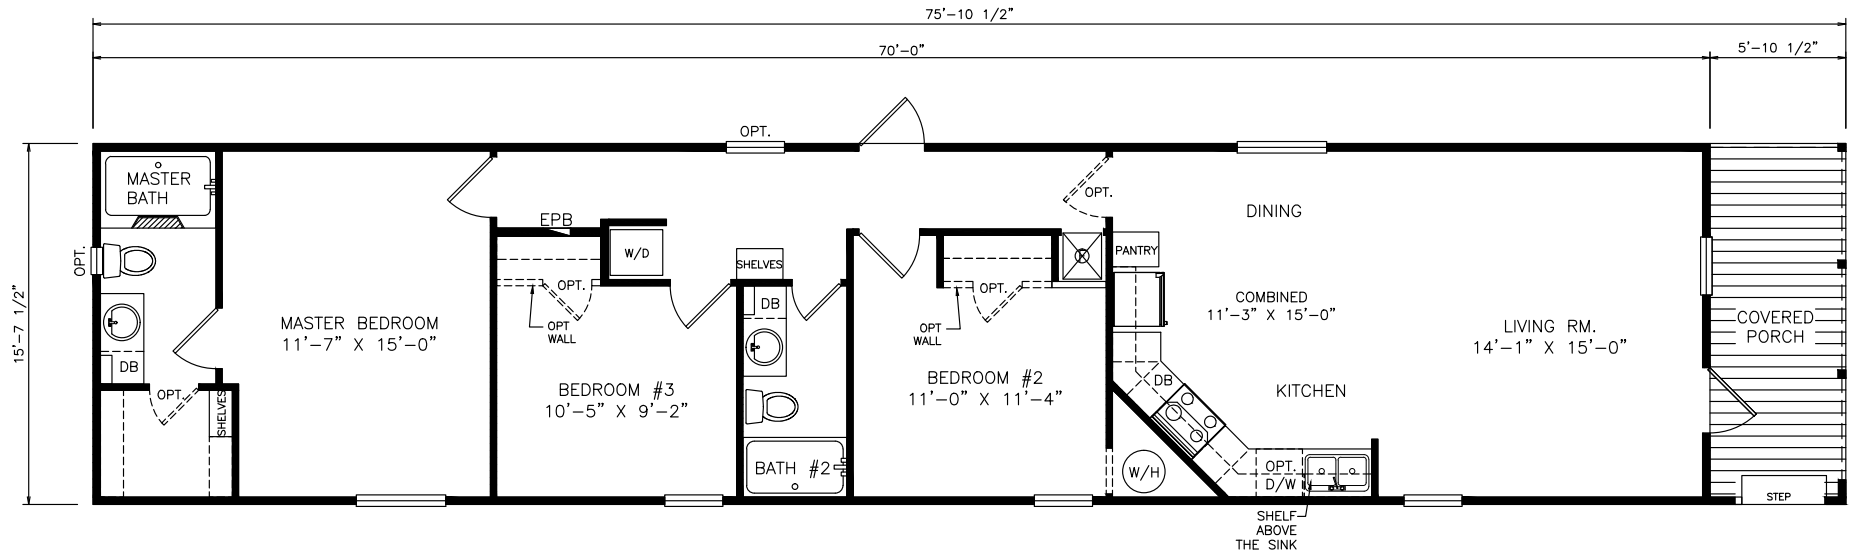

Lakin

Heritage Series - Single Section

1,193 SQ. FT. (Approximate) 3 Bedrooms, 2 Baths

Last Updated: 7-7-21

FACTORY SELECT HOMES
4890 W. Main St.
Farmington, NM 87401

FSMobileHomes.com | 1-800-750-8802

IMPORTANT: Alta Cima Corp reserves the right to modify, cancel or substitute products or features of this event at any time without prior notice or obligation. Pictures and other promotional materials are representative and may depict or contain floor plans, square footages, elevations, options, upgrades, extra design features, decorations, floor coverings, specialty light fixtures, custom paint and wall coverings, window treatments, landscaping, sound and alarm systems, furnishings, appliances, and other designer/decorator features and amenities that are not included as part of the home and/or may not be available at all locations. Home, pricing and community information is subject to change, and homes to prior sale, at any time without notice or obligation. ©2020 Alta Cima Corp. All rights reserved.