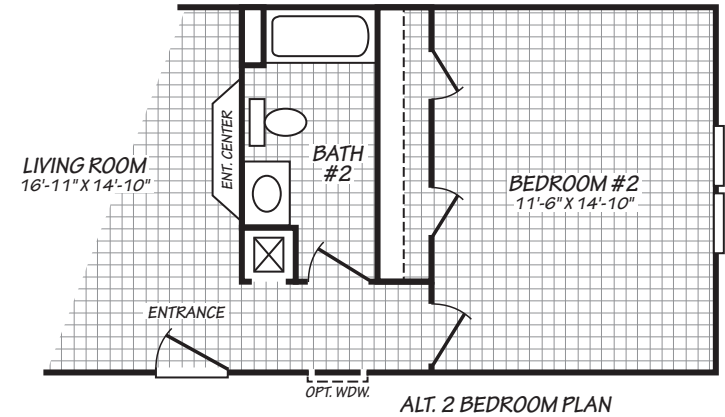

# Karnes

Landmark Series

1,178 SQ. FT. (Approximate) 3 Bedroom, 2 Bath

Last Updated: 9-20-23

**FACTORY SELECT HOMES**  
4890 W. Main St.  
Farmington, NM 87401

**FSMobileHomes.com | 1-800-750-8802**

**IMPORTANT:** Alta Cima Corp reserves the right to modify, cancel or substitute products or features of this event at any time without prior notice or obligation. Pictures and other promotional materials are representative and may depict or contain floor plans, square footages, elevations, options, upgrades, extra design features, decorations, floor coverings, specialty light fixtures, custom paint and wall coverings, window treatments, landscaping, sound and alarm systems, furnishings, appliances, and other designer/decorator features and amenities that are not included as part of the home and/or may not be available at all locations. Home, pricing and community information is subject to change, and homes to prior sale, at any time without notice or obligation. ©2020 Alta Cima Corp. All rights reserved.