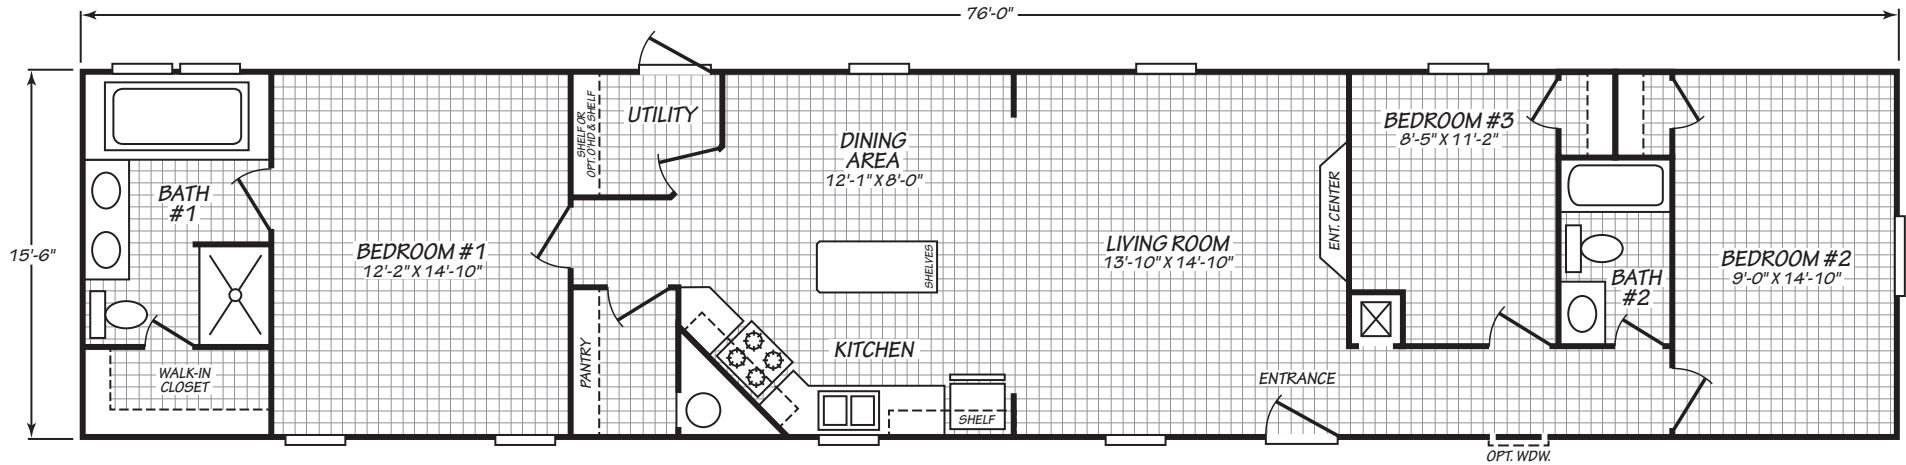

# Karnes

Landmark Series

1,178 SQ. FT. (Approximate) 3 Bedroom, 2 Bath

Last Updated: 9-20-23

**FACTORY SELECT HOMES**  
4890 W. Main St.  
Farmington, NM 87401

**FSMobileHomes.com | 1-800-750-8802**

**IMPORTANT:** Alta Cima Corp reserves the right to modify, cancel or substitute products or features of this event at any time without prior notice or obligation. Pictures and other promotional materials are representative and may depict or contain floor plans, square footages, elevations, options, upgrades, extra design features, decorations, floor coverings, specialty light fixtures, custom paint and wall coverings, window treatments, landscaping, sound and alarm systems, furnishings, appliances, and other designer/decorator features and amenities that are not included as part of the home and/or may not be available at all locations. Home, pricing and community information is subject to change, and homes to prior sale, at any time without notice or obligation. ©2020 Alta Cima Corp. All rights reserved.