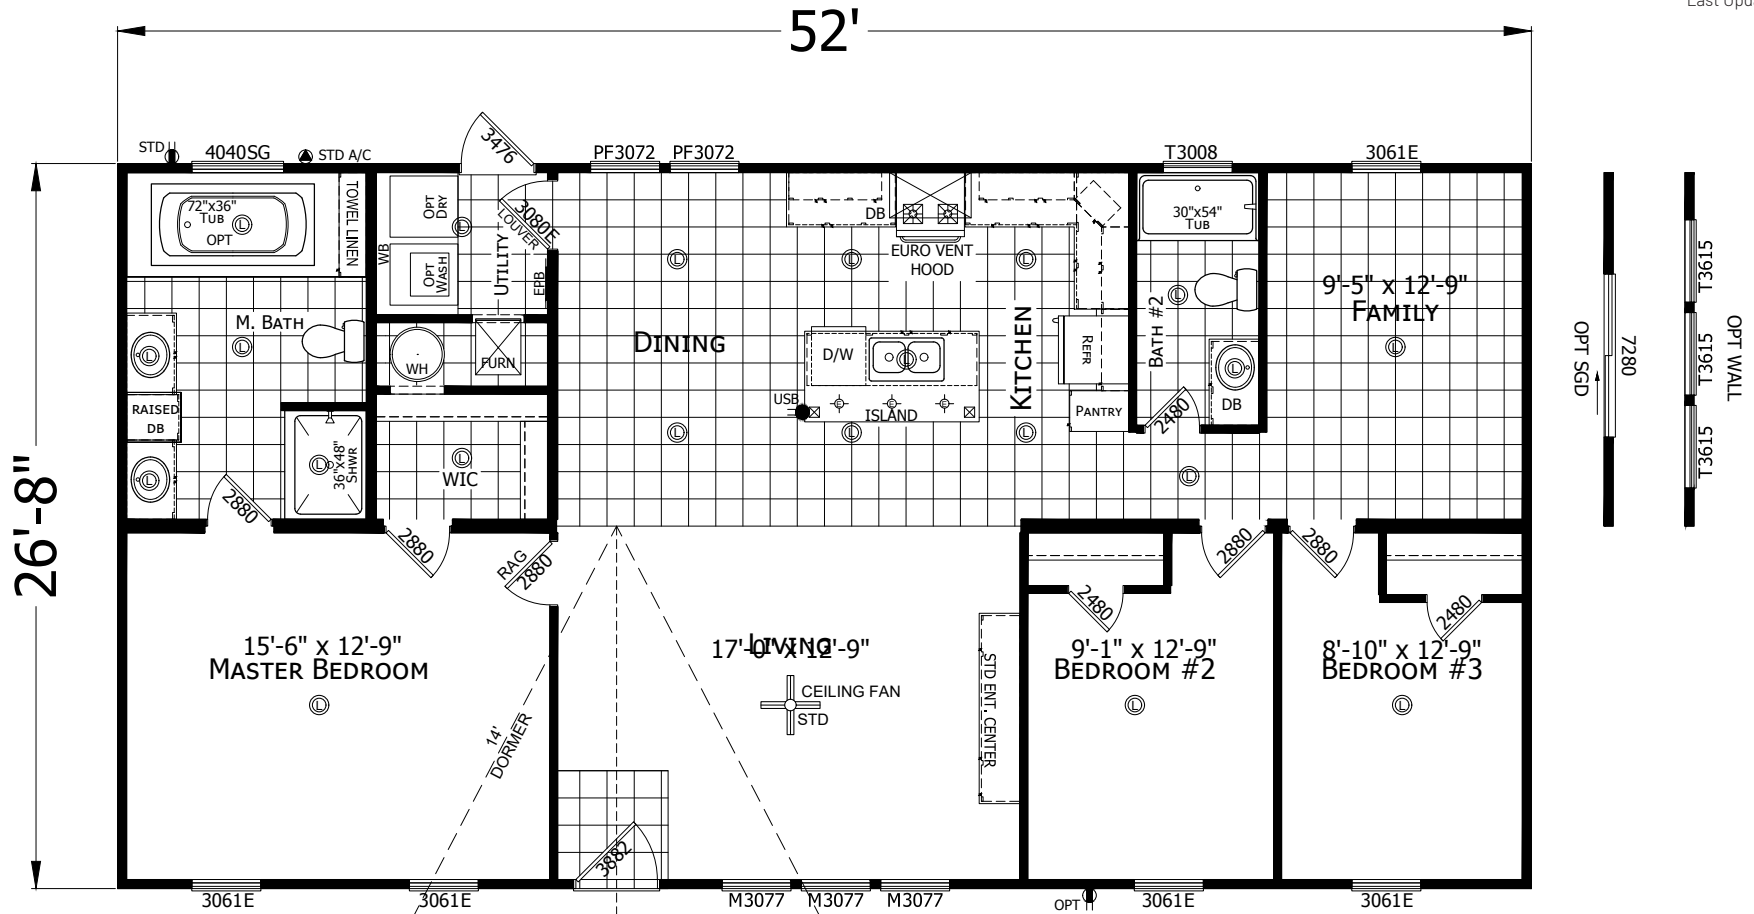

Ironton

Select Series - Multi Section by Champion Homes | Burleson, TX

1,387 SQ. FT. (Approximate) 3 Bedroom, 2 Bath

Last Updated: 6-14-21

FACTORY SELECT HOMES
4890 W. Main St.
Farmington, NM 87401

FSMmobileHomes.com | 1-800-750-8802