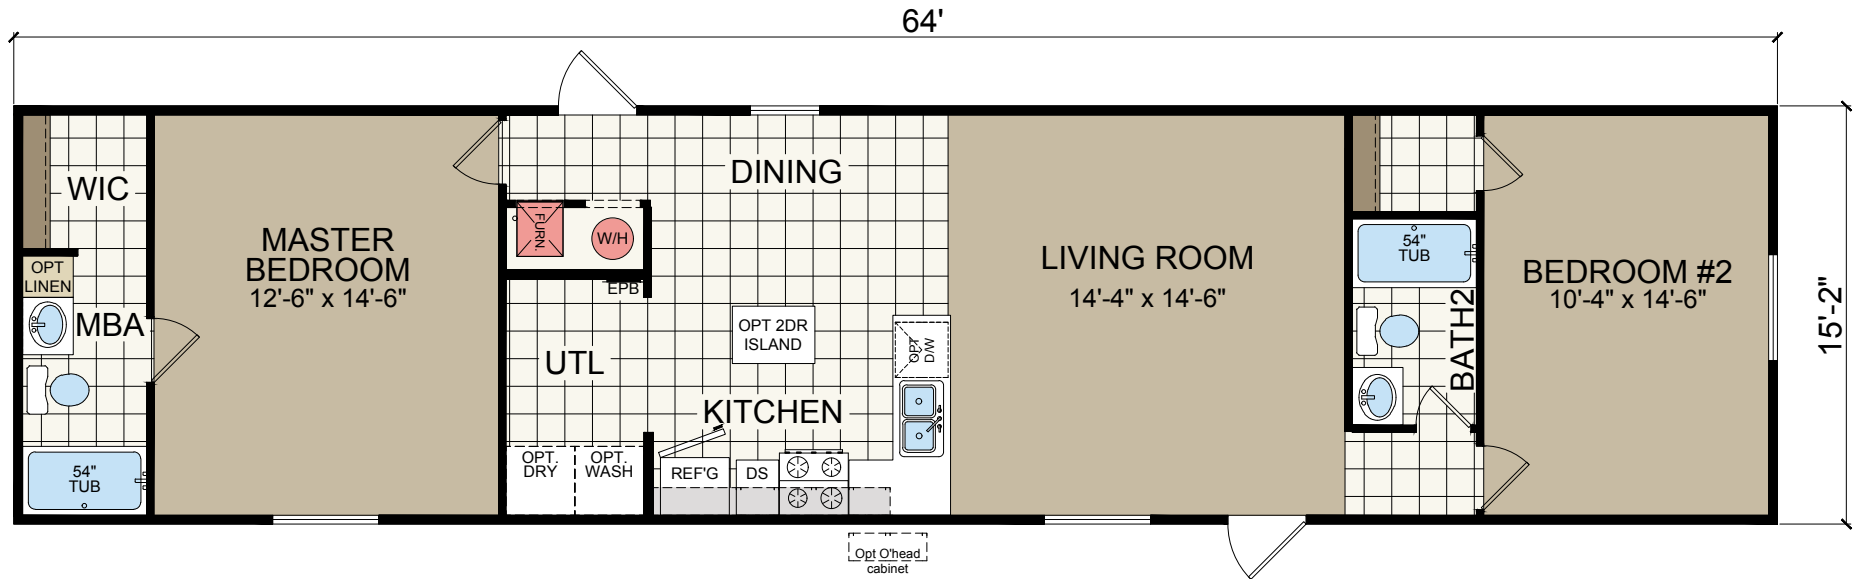

Henrico

Redman Classic Series - Single Section by Champion Homes | Burleson, TX

971 SQ. FT. (Approximate) 2 Bedroom, 2 Bath

Last Updated: 6-14-21

FACTORY SELECT HOMES
4890 W. Main St.
Farmington, NM 87401